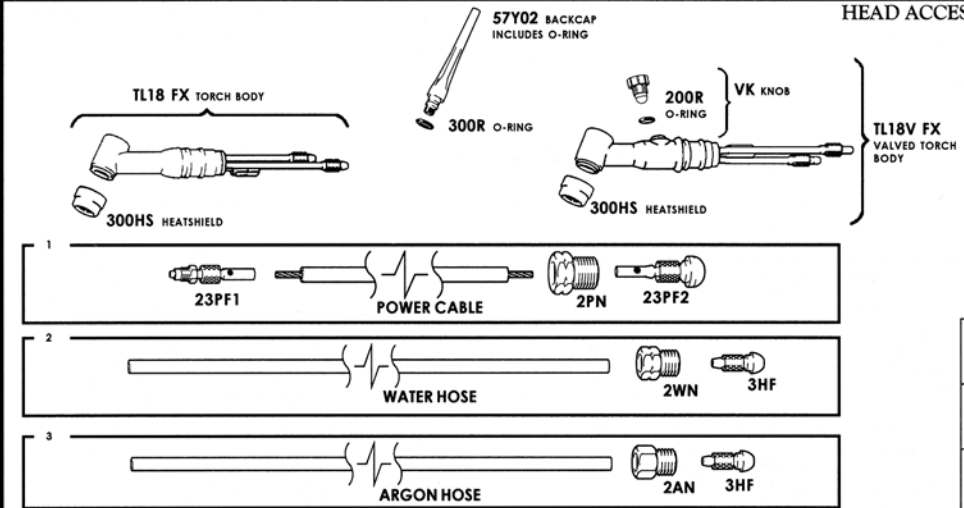

TL18 AND TL18V FLEX "TRIMLINE" WATER COOLED **RATING @ 100% DUTY CYCLE: 350 AMP ACHF OR DCSP**

HEAD ACCESSORIES: 3 SERIES (10NXX SERIES) (SEE PAGE 50)
POWER CABLE ADAPTOR: 2PCA (45V11)

	STANDARD CABLES	SUPERFLEX CABLES
	POWER CABLE	POWER CABLE
1	12-1/2 FT (3.8M): 2312PC	12-1/2 FT (3.8M): 2312PCSF
	25 FT (7.6M): 2325PC	25 FT (7.6M): 2325PCSF
	WATER HOSE	WATER HOSE
2	12-1/2 FT (3.8M): 45V09	12-1/2 FT (3.8M): 45V09SF
	25 FT (7.6M): 45V10	25 FT (7.6M): 45V10SF
	ARGON HOSE	ARGON HOSE
3	12-1/2 FT (3.8M): 45V07	12-1/2 FT (3.8M): 45V07SF
	25 FT (7.6M): 45V08	25 FT (7.6M): 45V08SF

CK20 AND CK20V RIGID WATER COOLED **RATING @ 100% DUTY CYCLE: 250 AMP ACHF OR DCSP**

HEAD ACCESSORIES: 2 SERIES (13NXX SERIES) (SEE PAGE 48)
POWER CABLE ADAPTOR: 2PCA (45V11)

	STANDARD CABLES	SUPERFLEX CABLES
	POWER CABLE	POWER CABLE
1	12-1/2 FT (3.8M): 45V03	12-1/2 FT (3.8M): 45V03SF
	25 FT (7.6M): 45V04	25 FT (7.6M): 45V04SF
	WATER HOSE	WATER HOSE
2	12-1/2 FT (3.8M): 45V07	12-1/2 FT (3.8M): 45V07SF
	25 FT (7.6M): 45V08	25 FT (7.6M): 45V08SF
	ARGON HOSE	ARGON HOSE
3	12-1/2 FT (3.8M): 45V09	12-1/2 FT (3.8M): 45V09SF
	25 FT (7.6M): 45V10	25 FT (7.6M): 45V10SF

CK24W AND CK24V RIGID WATER COOLED **RATING @ 100% DUTY CYCLE: 180 AMP ACHF OR DCSP**

HEAD ACCESSORIES: 8 SERIES (53NXX SERIES) (SEE PAGE 53)
POWER CABLE ADAPTOR: 2PCA (45V11)

	STANDARD CABLES	SUPERFLEX CABLES
	POWER CABLE	POWER CABLE
1	12-1/2 FT (3.8M): 45V03	12-1/2 FT (3.8M): 45V03SF
	25 FT (7.6M): 45V04	25 FT (7.6M): 45V04SF
	WATER HOSE	WATER HOSE
2	12-1/2 FT (3.8M): 45V07	12-1/2 FT (3.8M): 45V07SF
	25 FT (7.6M): 45V08	25 FT (7.6M): 45V08SF
	ARGON HOSE	ARGON HOSE
3	12-1/2 FT (3.8M): 45V09	12-1/2 FT (3.8M): 45V09SF
	25 FT (7.6M): 45V10	25 FT (7.6M): 45V10SF