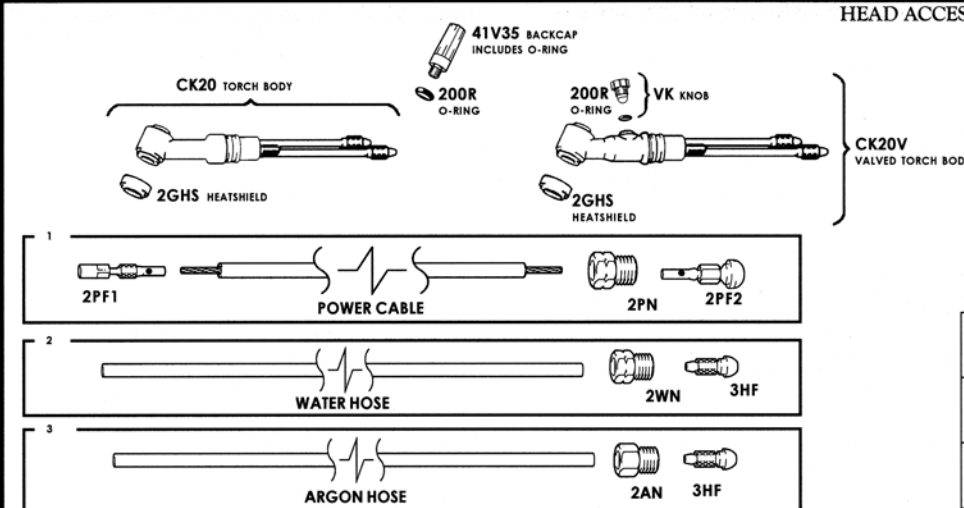

TL18 AND TL18V FLEX "TRIMLINE" WATER COOLED **RATING @ 100% DUTY CYCLE: 350 AMP ACHF OR DCSP**

HEAD ACCESSORIES: 3 SERIES (10NXX SERIES) (SEE PAGE 50)
POWER CABLE ADAPTOR: 2PCA (45V11)

	STANDARD CABLES	SUPERFLEX CABLES
	POWER CABLE	POWER CABLE
1	12-1/2 FT (3.8M): 2312PC	12-1/2 FT (3.8M): 2312PCSF
	25 FT (7.6M): 2325PC	25 FT (7.6M): 2325PCSF
	WATER HOSE	WATER HOSE
2	12-1/2 FT (3.8M): 45V09	12-1/2 FT (3.8M): 45V09SF
	25 FT (7.6M): 45V10	25 FT (7.6M): 45V10SF
	ARGON HOSE	ARGON HOSE
3	12-1/2 FT (3.8M): 45V07	12-1/2 FT (3.8M): 45V07SF
	25 FT (7.6M): 45V08	25 FT (7.6M): 45V08SF

CK20 AND CK20V RIGID WATER COOLED **RATING @ 100% DUTY CYCLE: 250 AMP ACHF OR DCSP**

HEAD ACCESSORIES: 2 SERIES (13NXX SERIES) (SEE PAGE 48)
POWER CABLE ADAPTOR: 2PCA (45V11)

	STANDARD CABLES	SUPERFLEX CABLES
	POWER CABLE	POWER CABLE
1	12-1/2 FT (3.8M): 45V03	12-1/2 FT (3.8M): 45V03SF
	25 FT (7.6M): 45V04	25 FT (7.6M): 45V04SF
	WATER HOSE	WATER HOSE
2	12-1/2 FT (3.8M): 45V07	12-1/2 FT (3.8M): 45V07SF
	25 FT (7.6M): 45V08	25 FT (7.6M): 45V08SF
	ARGON HOSE	ARGON HOSE
3	12-1/2 FT (3.8M): 45V09	12-1/2 FT (3.8M): 45V09SF
	25 FT (7.6M): 45V10	25 FT (7.6M): 45V10SF

CK24W AND CK24V RIGID WATER COOLED **RATING @ 100% DUTY CYCLE: 180 AMP ACHF OR DCSP**

HEAD ACCESSORIES: 8 SERIES (53NXX SERIES) (SEE PAGE 53)
POWER CABLE ADAPTOR: 2PCA (45V11)

	STANDARD CABLES	SUPERFLEX CABLES
	POWER CABLE	POWER CABLE
1	12-1/2 FT (3.8M): 45V03	12-1/2 FT (3.8M): 45V03SF
	25 FT (7.6M): 45V04	25 FT (7.6M): 45V04SF
	WATER HOSE	WATER HOSE
2	12-1/2 FT (3.8M): 45V07	12-1/2 FT (3.8M): 45V07SF
	25 FT (7.6M): 45V08	25 FT (7.6M): 45V08SF
	ARGON HOSE	ARGON HOSE
3	12-1/2 FT (3.8M): 45V09	12-1/2 FT (3.8M): 45V09SF
	25 FT (7.6M): 45V10	25 FT (7.6M): 45V10SF