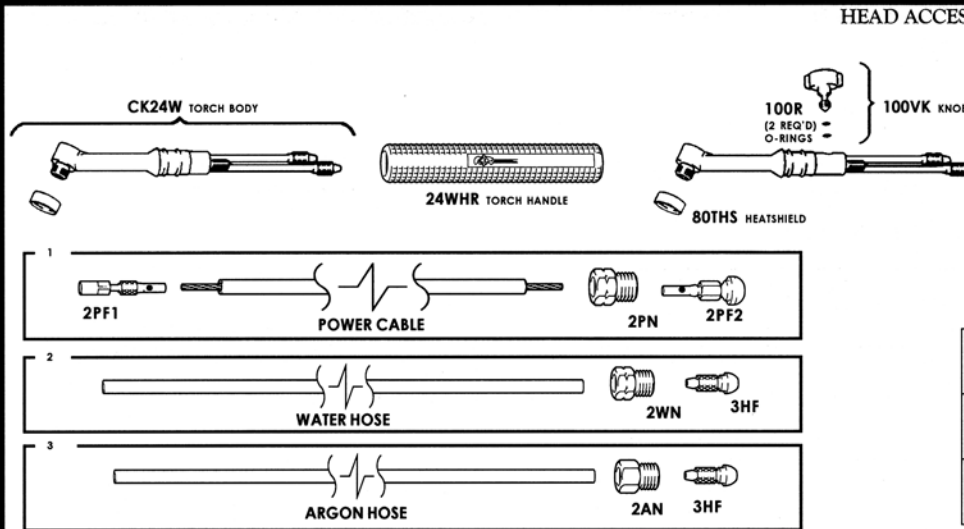

TL18 AND TL18V FLEX "TRIMLINE" WATER COOLED **RATING @ 100% DUTY CYCLE: 350 AMP ACHF OR DCSP**

HEAD ACCESSORIES: 3 SERIES (10NXX SERIES) (SEE PAGE 50)
POWER CABLE ADAPTOR: 2PCA (45V11)

	STANDARD CABLES	SUPERFLEX CABLES
	POWER CABLE	POWER CABLE
1	12-1/2 FT (3.8M): 2312PC	12-1/2 FT (3.8M): 2312PCSF
	25 FT (7.6M): 2325PC	25 FT (7.6M): 2325PCSF
	WATER HOSE	WATER HOSE
2	12-1/2 FT (3.8M): 45V09	12-1/2 FT (3.8M): 45V09SF
	25 FT (7.6M): 45V10	25 FT (7.6M): 45V10SF
	ARGON HOSE	ARGON HOSE
3	12-1/2 FT (3.8M): 45V07	12-1/2 FT (3.8M): 45V07SF
	25 FT (7.6M): 45V08	25 FT (7.6M): 45V08SF

CK20 AND CK20V RIGID WATER COOLED **RATING @ 100% DUTY CYCLE: 250 AMP ACHF OR DCSP**

HEAD ACCESSORIES: 2 SERIES (13NXX SERIES) (SEE PAGE 48)
POWER CABLE ADAPTOR: 2PCA (45V11)

	STANDARD CABLES	SUPERFLEX CABLES
	POWER CABLE	POWER CABLE
1	12-1/2 FT (3.8M): 45V03	12-1/2 FT (3.8M): 45V03SF
	25 FT (7.6M): 45V04	25 FT (7.6M): 45V04SF
	WATER HOSE	WATER HOSE
2	12-1/2 FT (3.8M): 45V07	12-1/2 FT (3.8M): 45V07SF
	25 FT (7.6M): 45V08	25 FT (7.6M): 45V08SF
	ARGON HOSE	ARGON HOSE
3	12-1/2 FT (3.8M): 45V09	12-1/2 FT (3.8M): 45V09SF
	25 FT (7.6M): 45V10	25 FT (7.6M): 45V10SF

CK24W AND CK24V RIGID WATER COOLED **RATING @ 100% DUTY CYCLE: 180 AMP ACHF OR DCSP**

HEAD ACCESSORIES: 8 SERIES (53NXX SERIES) (SEE PAGE 53)
POWER CABLE ADAPTOR: 2PCA (45V11)

	STANDARD CABLES	SUPERFLEX CABLES
	POWER CABLE	POWER CABLE
1	12-1/2 FT (3.8M): 45V03	12-1/2 FT (3.8M): 45V03SF
	25 FT (7.6M): 45V04	25 FT (7.6M): 45V04SF
	WATER HOSE	WATER HOSE
2	12-1/2 FT (3.8M): 45V07	12-1/2 FT (3.8M): 45V07SF
	25 FT (7.6M): 45V08	25 FT (7.6M): 45V08SF
	ARGON HOSE	ARGON HOSE
3	12-1/2 FT (3.8M): 45V09	12-1/2 FT (3.8M): 45V09SF
	25 FT (7.6M): 45V10	25 FT (7.6M): 45V10SF