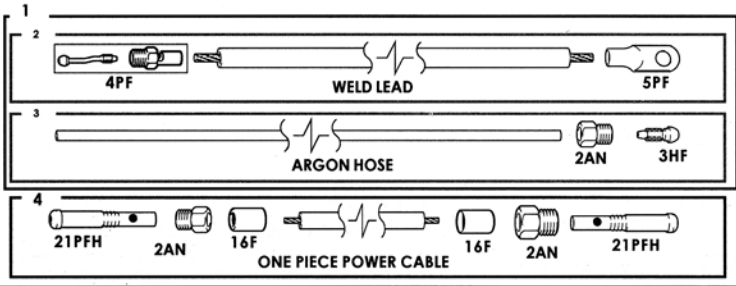

CK210 AND CK210V FLEX GAS COOLED

RATING @ 100% DUTY CYCLE: 200 AMP ACHF OR DCSP

HEAD ACCESSORIES: 3 SERIES (10NXX SERIES) (SEE PAGE 50)

POWER CABLE ADAPTOR: 21HPCA (2310-1879)

	STANDARD CABLES	SUPERFLEX CABLES
1	2 PIECE POWER CABLES	2 PIECE POWER CABLES
	12-1/2 FT (3.8M): 412PCN 25 FT (7.6M): 425PCN	12-1/2 FT (3.8M): 412PCNSF 25 FT (7.6M): 425PCNSF
2	WELD LEAD	
	12-1/2 FT (3.8M): 412CN 25 FT (7.6M): 425CN	
3	ARGON HOSE	ARGON HOSE
	12-1/2 FT (3.8M): 312AH 25 FT (7.6M): 325AH	12-1/2 FT (3.8M): 312AHSF 25 FT (7.6M): 325AHSF
4	1 PIECE POWER CABLE	1 PIECE POWER CABLE
	12-1/2 FT (3.8M): 412PCHF 25 FT (7.6M): 425PCHF	12-1/2 FT (3.8M): 412PCSF 25 FT (7.6M): 425PCSF

TL210 AND TL210V RIGID "TRIMLINE" GAS COOLED

RATING @ 100% DUTY CYCLE: 200 AMP ACHF OR DCSP

HEAD ACCESSORIES: 3 SERIES (10NXX SERIES) (SEE PAGE 50)

POWER CABLE ADAPTOR: 21HPCA (2310-1879)

	STANDARD CABLES	SUPERFLEX CABLES
1	2 PIECE POWER CABLES	2 PIECE POWER CABLES
	12-1/2 FT (3.8M): 412PCN 25 FT (7.6M): 425PCN	12-1/2 FT (3.8M): 412PCNSF 25 FT (7.6M): 425PCNSF
2	WELD LEAD	
	12-1/2 FT (3.8M): 412CN 25 FT (7.6M): 425CN	
3	ARGON HOSE	ARGON HOSE
	12-1/2 FT (3.8M): 312AH 25 FT (7.6M): 325AH	12-1/2 FT (3.8M): 312AHSF 25 FT (7.6M): 325AHSF
4	1 PIECE POWER CABLE	1 PIECE POWER CABLE
	12-1/2 FT (3.8M): 412PCHF 25 FT (7.6M): 425PCHF	12-1/2 FT (3.8M): 412PCSF 25 FT (7.6M): 425PCSF