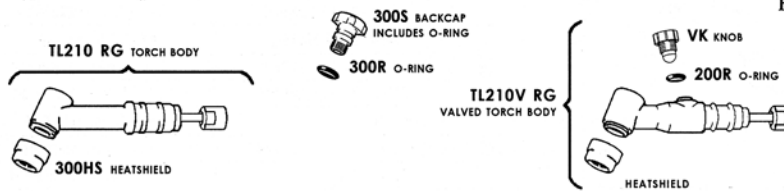

CK210 AND CK210V FLEX GAS COOLED

RATING @ 100% DUTY CYCLE: 200 AMP ACHF OR DCSP

HEAD ACCESSORIES: 3 SERIES (10NXX SERIES) (SEE PAGE 50)

POWER CABLE ADAPTOR: 21HPCA (2310-1879)

	STANDARD CABLES	SUPERFLEX CABLES
1	2 PIECE POWER CABLES	2 PIECE POWER CABLES
	12-1/2 FT (3.8M): 412PCN 25 FT (7.6M): 425PCN	12-1/2 FT (3.8M): 412PCNSF 25 FT (7.6M): 425PCNSF
2	WELD LEAD	
	12-1/2 FT (3.8M): 412CN 25 FT (7.6M): 425CN	
3	ARGON HOSE	ARGON HOSE
	12-1/2 FT (3.8M): 312AH 25 FT (7.6M): 325AH	12-1/2 FT (3.8M): 312AHSF 25 FT (7.6M): 325AHSF
4	1 PIECE POWER CABLE	1 PIECE POWER CABLE
	12-1/2 FT (3.8M): 412PCHF 25 FT (7.6M): 425PCHF	12-1/2 FT (3.8M): 412PCSF 25 FT (7.6M): 425PCSF

TL210 AND TL210V RIGID "TRIMLINE" GAS COOLED

RATING @ 100% DUTY CYCLE: 200 AMP ACHF OR DCSP

HEAD ACCESSORIES: 3 SERIES (10NXX SERIES) (SEE PAGE 50)

POWER CABLE ADAPTOR: 21HPCA (2310-1879)

	STANDARD CABLES	SUPERFLEX CABLES
1	2 PIECE POWER CABLES	2 PIECE POWER CABLES
	12-1/2 FT (3.8M): 412PCN 25 FT (7.6M): 425PCN	12-1/2 FT (3.8M): 412PCNSF 25 FT (7.6M): 425PCNSF
2	WELD LEAD	
	12-1/2 FT (3.8M): 412CN 25 FT (7.6M): 425CN	
3	ARGON HOSE	ARGON HOSE
	12-1/2 FT (3.8M): 312AH 25 FT (7.6M): 325AH	12-1/2 FT (3.8M): 312AHSF 25 FT (7.6M): 325AHSF
4	1 PIECE POWER CABLE	1 PIECE POWER CABLE
	12-1/2 FT (3.8M): 412PCHF 25 FT (7.6M): 425PCHF	12-1/2 FT (3.8M): 412PCSF 25 FT (7.6M): 425PCSF