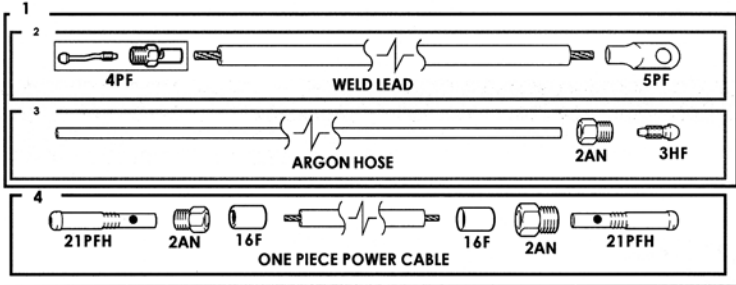

CK210 AND CK210V FLEX GAS COOLED

RATING @ 100% DUTY CYCLE: 200 AMP ACHF OR DCSP

HEAD ACCESSORIES: 3 SERIES (10NXX SERIES) (SEE PAGE 50)

POWER CABLE ADAPTOR: 21HPCA (2310-1879)

	STANDARD CABLES	SUPERFLEX CABLES
1	2 PIECE POWER CABLES	2 PIECE POWER CABLES
	12-1/2 FT (3.8M): 412PCN 25 FT (7.6M): 425PCN	12-1/2 FT (3.8M): 412PCNSF 25 FT (7.6M): 425PCNSF
2	WELD LEAD	
	12-1/2 FT (3.8M): 412CN 25 FT (7.6M): 425CN	
3	ARGON HOSE	ARGON HOSE
	12-1/2 FT (3.8M): 312AH 25 FT (7.6M): 325AH	12-1/2 FT (3.8M): 312AHSF 25 FT (7.6M): 325AHSF
4	1 PIECE POWER CABLE	1 PIECE POWER CABLE
	12-1/2 FT (3.8M): 412PCHF 25 FT (7.6M): 425PCHF	12-1/2 FT (3.8M): 412PCSF 25 FT (7.6M): 425PCSF

TL210 AND TL210V RIGID "TRIMLINE" GAS COOLED

RATING @ 100% DUTY CYCLE: 200 AMP ACHF OR DCSP

HEAD ACCESSORIES: 3 SERIES (10NXX SERIES) (SEE PAGE 50)

POWER CABLE ADAPTOR: 21HPCA (2310-1879)

	STANDARD CABLES	SUPERFLEX CABLES
1	2 PIECE POWER CABLES	2 PIECE POWER CABLES
	12-1/2 FT (3.8M): 412PCN 25 FT (7.6M): 425PCN	12-1/2 FT (3.8M): 412PCNSF 25 FT (7.6M): 425PCNSF
2	WELD LEAD	
	12-1/2 FT (3.8M): 412CN 25 FT (7.6M): 425CN	
3	ARGON HOSE	ARGON HOSE
	12-1/2 FT (3.8M): 312AH 25 FT (7.6M): 325AH	12-1/2 FT (3.8M): 312AHSF 25 FT (7.6M): 325AHSF
4	1 PIECE POWER CABLE	1 PIECE POWER CABLE
	12-1/2 FT (3.8M): 412PCHF 25 FT (7.6M): 425PCHF	12-1/2 FT (3.8M): 412PCSF 25 FT (7.6M): 425PCSF