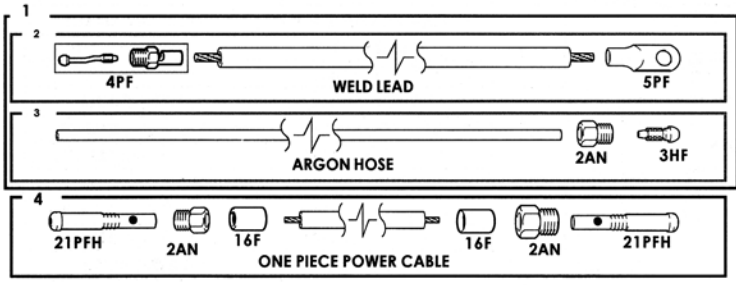

TL210 AND TL210V RIGID "TRIMLINE" GAS COOLED

RATING @ 100% DUTY CYCLE: 200 AMP ACHF OR DCSP

HEAD ACCESSORIES: 3 SERIES (10NXX SERIES) (SEE PAGE 50)

POWER CABLE ADAPTOR: 21HPCA (2310-1879)

	STANDARD CABLES	SUPERFLEX CABLES
1	2 PIECE POWER CABLES	2 PIECE POWER CABLES
	12-1/2 FT (3.8M): 412PCN 25 FT (7.6M): 425PCN	12-1/2 FT (3.8M): 412PCNSF 25 FT (7.6M): 425PCNSF
2	WELD LEAD	
	12-1/2 FT (3.8M): 412CN 25 FT (7.6M): 425CN	
3	ARGON HOSE	ARGON HOSE
	12-1/2 FT (3.8M): 312AH 25 FT (7.6M): 325AH	12-1/2 FT (3.8M): 312AHSF 25 FT (7.6M): 325AHSF
4	1 PIECE POWER CABLE	1 PIECE POWER CABLE
	12-1/2 FT (3.8M): 412PCHF 25 FT (7.6M): 425PCHF	12-1/2 FT (3.8M): 412PCSF 25 FT (7.6M): 425PCSF

TL210 AND TL210V FLEX "TRIMLINE" GAS COOLED

RATING @ 100% DUTY CYCLE: 200 AMP ACHF OR DCSP

HEAD ACCESSORIES: 3 SERIES (10NXX SERIES) (SEE PAGE 50)

POWER CABLE ADAPTOR: 21HPCA (2310-1879)

	STANDARD CABLES	SUPERFLEX CABLES
1	2 PIECE POWER CABLES	2 PIECE POWER CABLES
	12-1/2 FT (3.8M): 412PCN 25 FT (7.6M): 425PCN	12-1/2 FT (3.8M): 412PCNSF 25 FT (7.6M): 425PCNSF
2	WELD LEAD	
	12-1/2 FT (3.8M): 412CN 25 FT (7.6M): 425CN	
3	ARGON HOSE	ARGON HOSE
	12-1/2 FT (3.8M): 312AH 25 FT (7.6M): 325AH	12-1/2 FT (3.8M): 312AHSF 25 FT (7.6M): 325AHSF
4	1 PIECE POWER CABLE	1 PIECE POWER CABLE
	12-1/2 FT (3.8M): 412PCHF 25 FT (7.6M): 425PCHF	12-1/2 FT (3.8M): 412PCSF 25 FT (7.6M): 425PCSF