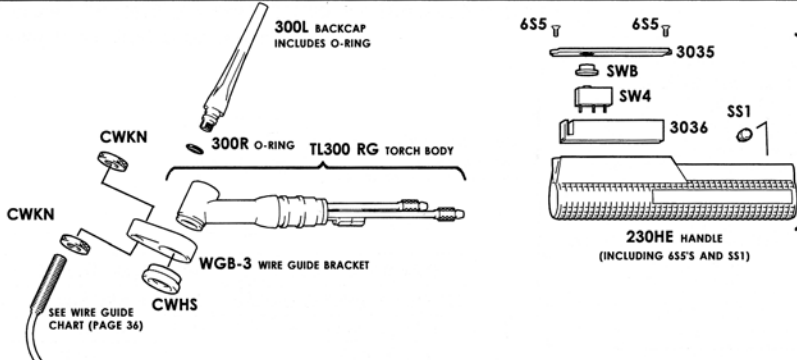

CWHTL312 WATER COOLED

RATING @ 100% DUTY CYCLE: 350 AMP ACHF OR DCSP

HEAD ACCESSORIES: 3 SERIES (10NXX SERIES) (SEE PAGE 50)
POWER CABLE ADAPTOR: 2PCA (45V11)

CWHTL3HA (5)
HANDLE ASSEMBLY
(INCLUDING 01-0127 AND SC-BULK)

	STANDARD CABLES	SUPERFLEX CABLES
1	TRI-FLEX POWER CABLES	3 PIECE ASSEMBLY
	12-1/2 FT (3.8M): 2312TF 25 FT (7.6M): 2325TF	12-1/2 FT (3.8M): 2312SF 25 FT (7.6M): 2325SF
2	POWER CABLE	POWER CABLE
	12-1/2 FT (3.8M): 2312PC 25 FT (7.6M): 2325PC	12-1/2 FT (3.8M): 2312PCSF 25 FT (7.6M): 2325PCSF
3	ARGON HOSE	ARGON HOSE
	12-1/2 FT (3.8M): 212AH 25 FT (7.6M): 225AH	12-1/2 FT (3.8M): 212AHSF 25 FT (7.6M): 225AHSF
4	WATER HOSE	WATER HOSE
	12-1/2 FT (3.8M): 212WH 25 FT (7.6M): 225WH	12-1/2 FT (3.8M): 212WHSF 25 FT (7.6M): 225WHSF
5	HANDLE ASSEMBLY	
	CWHTL3HA	
6	WIRE CONDUIT	
	SEE CHART ON PAGE 36	

CWH3512 WATER COOLED

RATING @ 100% DUTY CYCLE: 400 AMP ACHF OR DCSP

HEAD ACCESSORIES: 3 SERIES (10NXX SERIES) (SEE PAGE 50)
POWER CABLE ADAPTOR: 2PCA (45V11)

CWH35HA (4)
HANDLE ASSEMBLY
(INCLUDING 01-0127 AND SC-BULK)

	STANDARD CABLES	SUPERFLEX CABLES
1	POWER CABLE	POWER CABLE
	12-1/2 FT (3.8M): 512PC 25 FT (7.6M): 525PC	12-1/2 FT (3.8M): 512PCSF 25 FT (7.6M): 525PCSF
2	ARGON HOSE	ARGON HOSE
	12-1/2 FT (3.8M): 312AH 25 FT (7.6M): 325AH	12-1/2 FT (3.8M): 312AHSF 25 FT (7.6M): 325AHSF
3	WATER HOSE	WATER HOSE
	12-1/2 FT (3.8M): 312WH 25 FT (7.6M): 325WH	12-1/2 FT (3.8M): 312WHSF 25 FT (7.6M): 325WHSF
4	HANDLE ASSEMBLY	
	CWH35HA	
5	WIRE CONDUIT	
	SEE CHART ON PAGE 36	