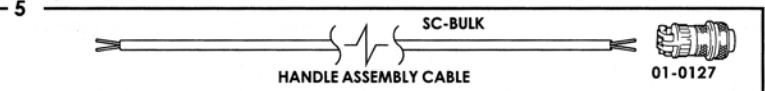

CWHTL312 WATER COOLED

RATING @ 100% DUTY CYCLE: 350 AMP ACHF OR DCSP

HEAD ACCESSORIES: 3 SERIES (10NXX SERIES) (SEE PAGE 50)
POWER CABLE ADAPTOR: 2PCA (45V11)

CWHTL3HA (5)
HANDLE ASSEMBLY
(INCLUDING 01-0127 AND SC-BULK)

	STANDARD CABLES	SUPERFLEX CABLES
1	TRI-FLEX POWER CABLES	3 PIECE ASSEMBLY
	12-1/2 FT (3.8M): 2312TF 25 FT (7.6M): 2325TF	12-1/2 FT (3.8M): 2312SF 25 FT (7.6M): 2325SF
2	POWER CABLE	POWER CABLE
	12-1/2 FT (3.8M): 2312PC 25 FT (7.6M): 2325PC	12-1/2 FT (3.8M): 2312PCSF 25 FT (7.6M): 2325PCSF
3	ARGON HOSE	ARGON HOSE
	12-1/2 FT (3.8M): 212AH 25 FT (7.6M): 225AH	12-1/2 FT (3.8M): 212AHSF 25 FT (7.6M): 225AHSF
4	WATER HOSE	WATER HOSE
	12-1/2 FT (3.8M): 212WH 25 FT (7.6M): 225WH	12-1/2 FT (3.8M): 212WHSF 25 FT (7.6M): 225WHSF
5	HANDLE ASSEMBLY	
	CWHTL3HA	
6	WIRE CONDUIT	
	SEE CHART ON PAGE 36	