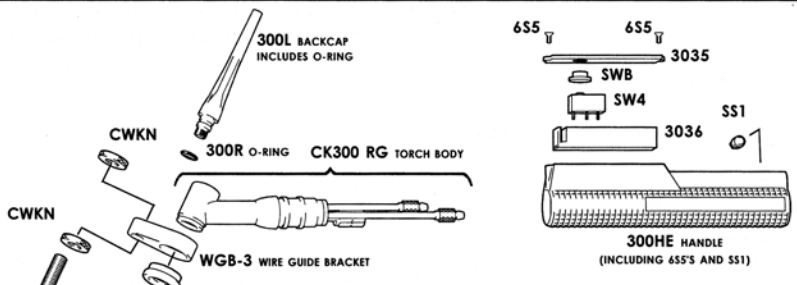

CWHTL312 WATER COOLED

RATING @ 100% DUTY CYCLE: 350 AMP ACHF OR DCSP

HEAD ACCESSORIES: 3 SERIES (10NXX SERIES) (SEE PAGE 50)
POWER CABLE ADAPTOR: 2PCA (45V11)

CWHTL3HA (5)
HANDLE ASSEMBLY
(INCLUDING 01-0127 AND SC-BULK)

	STANDARD CABLES	SUPERFLEX CABLES
1	TRI-FLEX POWER CABLES	3 PIECE ASSEMBLY
	12-1/2 FT (3.8M): 2312TF 25 FT (7.6M): 2325TF	12-1/2 FT (3.8M): 2312SF 25 FT (7.6M): 2325SF
2	POWER CABLE	POWER CABLE
	12-1/2 FT (3.8M): 2312PC 25 FT (7.6M): 2325PC	12-1/2 FT (3.8M): 2312PCSF 25 FT (7.6M): 2325PCSF
3	ARGON HOSE	ARGON HOSE
	12-1/2 FT (3.8M): 212AH 25 FT (7.6M): 225AH	12-1/2 FT (3.8M): 212AHSF 25 FT (7.6M): 225AHSF
4	WATER HOSE	WATER HOSE
	12-1/2 FT (3.8M): 212WH 25 FT (7.6M): 225WH	12-1/2 FT (3.8M): 212WHSF 25 FT (7.6M): 225WHSF
5	HANDLE ASSEMBLY	
	CWHTL3HA	
6	WIRE CONDUIT	
	SEE CHART ON PAGE 36	

CWH3512 WATER COOLED

RATING @ 100% DUTY CYCLE: 400 AMP ACHF OR DCSP

HEAD ACCESSORIES: 3 SERIES (10NXX SERIES) (SEE PAGE 50)
POWER CABLE ADAPTOR: 2PCA (45V11)

CWH35HA (4)
HANDLE ASSEMBLY
(INCLUDING 01-0127 AND SC-BULK)

	STANDARD CABLES	SUPERFLEX CABLES
1	POWER CABLE	POWER CABLE
	12-1/2 FT (3.8M): 512PC 25 FT (7.6M): 525PC	12-1/2 FT (3.8M): 512PCSF 25 FT (7.6M): 525PCSF
2	ARGON HOSE	ARGON HOSE
	12-1/2 FT (3.8M): 312AH 25 FT (7.6M): 325AH	12-1/2 FT (3.8M): 312AHSF 25 FT (7.6M): 325AHSF
3	WATER HOSE	WATER HOSE
	12-1/2 FT (3.8M): 312WH 25 FT (7.6M): 325WH	12-1/2 FT (3.8M): 312WHSF 25 FT (7.6M): 325WHSF
4	HANDLE ASSEMBLY	
	CWH35HA	
5	WIRE CONDUIT	
	SEE CHART ON PAGE 36	