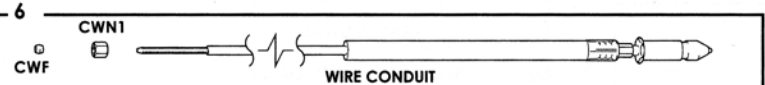

	STANDARD CABLES	SUPERFLEX CABLES
1	TRI-FLEX POWER CABLES	3 PIECE ASSEMBLY
	12-1/2 FT (3.8M): 2312TF 25 FT (7.6M): 2325TF	12-1/2 FT (3.8M): 2312SF 25 FT (7.6M): 2325SF
2	POWER CABLE	POWER CABLE
	12-1/2 FT (3.8M): 2312PC 25 FT (7.6M): 2325PC	12-1/2 FT (3.8M): 2312PCSF 25 FT (7.6M): 2325PCSF
3	ARGON HOSE	ARGON HOSE
	12-1/2 FT (3.8M): 212AH 25 FT (7.6M): 225AH	12-1/2 FT (3.8M): 212AHSF 25 FT (7.6M): 225AHSF
4	WATER HOSE	WATER HOSE
	12-1/2 FT (3.8M): 212WH 25 FT (7.6M): 225WH	12-1/2 FT (3.8M): 212WHSF 25 FT (7.6M): 225WHSF
5	HANDLE ASSEMBLY	
	CWHTL3HA	
6	WIRE CONDUIT	
	SEE CHART ON PAGE 36	