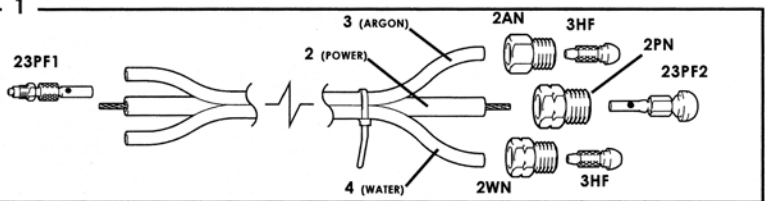

CWHTL312 WATER COOLED

RATING @ 100% DUTY CYCLE: 350 AMP ACHF OR DCSP

HEAD ACCESSORIES: 3 SERIES (10NXX SERIES) (SEE PAGE 50)
POWER CABLE ADAPTOR: 2PCA (45V11)

CWHTL3HA (5)
HANDLE ASSEMBLY
(INCLUDING 01-0127 AND SC-BULK)

	STANDARD CABLES	SUPERFLEX CABLES
1	TRI-FLEX POWER CABLES	3 PIECE ASSEMBLY
	12-1/2 FT (3.8M): 2312TF 25 FT (7.6M): 2325TF	12-1/2 FT (3.8M): 2312SF 25 FT (7.6M): 2325SF
2	POWER CABLE	POWER CABLE
	12-1/2 FT (3.8M): 2312PC 25 FT (7.6M): 2325PC	12-1/2 FT (3.8M): 2312PCSF 25 FT (7.6M): 2325PCSF
3	ARGON HOSE	ARGON HOSE
	12-1/2 FT (3.8M): 212AH 25 FT (7.6M): 225AH	12-1/2 FT (3.8M): 212AHSF 25 FT (7.6M): 225AHSF
4	WATER HOSE	WATER HOSE
	12-1/2 FT (3.8M): 212WH 25 FT (7.6M): 225WH	12-1/2 FT (3.8M): 212WHSF 25 FT (7.6M): 225WHSF
5	HANDLE ASSEMBLY	
	CWHTL3HA	
6	WIRE CONDUIT	
	SEE CHART ON PAGE 36	

CWH3512 WATER COOLED

RATING @ 100% DUTY CYCLE: 400 AMP ACHF OR DCSP

HEAD ACCESSORIES: 3 SERIES (10NXX SERIES) (SEE PAGE 50)
POWER CABLE ADAPTOR: 2PCA (45V11)

CWH35HA (4)
HANDLE ASSEMBLY
(INCLUDING 01-0127 AND SC-BULK)

	STANDARD CABLES	SUPERFLEX CABLES
1	POWER CABLE	POWER CABLE
	12-1/2 FT (3.8M): 512PC 25 FT (7.6M): 525PC	12-1/2 FT (3.8M): 512PCSF 25 FT (7.6M): 525PCSF
2	ARGON HOSE	ARGON HOSE
	12-1/2 FT (3.8M): 312AH 25 FT (7.6M): 325AH	12-1/2 FT (3.8M): 312AHSF 25 FT (7.6M): 325AHSF
3	WATER HOSE	WATER HOSE
	12-1/2 FT (3.8M): 312WH 25 FT (7.6M): 325WH	12-1/2 FT (3.8M): 312WHSF 25 FT (7.6M): 325WHSF
4	HANDLE ASSEMBLY	
	CWH35HA	
5	WIRE CONDUIT	
	SEE CHART ON PAGE 36	