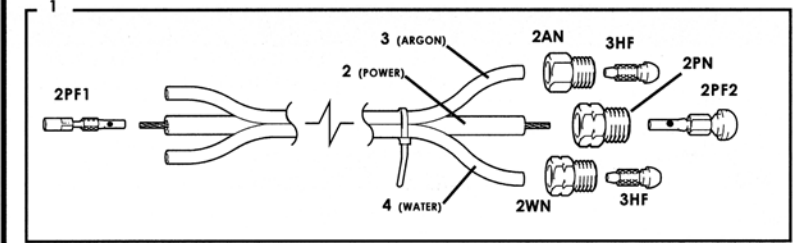

**CK180 AND CK180V RIGID WATER COOLED**

RATING @ 100% DUTY CYCLE: 180 AMP ACHF OR DCSP  
 HEAD ACCESSORIES: 8 SERIES (53NXX SERIES) (SEE PAGE 53)  
 POWER CABLE ADAPTOR: 2PCA (45V11)

	STANDARD CABLES	SUPERFLEX CABLES
<b>1</b>	<b>TRI-FLEX POWER CABLES</b>	<b>3 PIECE ASSEMBLY</b>
	12-1/2 FT (3.8M): 212TF 25 FT (7.6M): 225TF	12-1/2 FT (3.8M): 212SF 25 FT (7.6M): 225SF
<b>2</b>	<b>POWER CABLE</b>	<b>POWER CABLE</b>
	12-1/2 FT (3.8M): 212PC 25 FT (7.6M): 225PC	12-1/2 FT (3.8M): 212PCSF 25 FT (7.6M): 225PCSF
<b>3</b>	<b>ARGON HOSE</b>	<b>ARGON HOSE</b>
	12-1/2 FT (3.8M): 212AH 25 FT (7.6M): 225AH	12-1/2 FT (3.8M): 212AHSF 25 FT (7.6M): 225AHSF
<b>4</b>	<b>WATER HOSE</b>	<b>WATER HOSE</b>
	12-1/2 FT (3.8M): 212WH 25 FT (7.6M): 225WH	12-1/2 FT (3.8M): 212WHSF 25 FT (7.6M): 225WHSF

**CK200 AND CK200V RIGID WATER COOLED**

RATING @ 100% DUTY CYCLE: 250 AMP ACHF OR DCSP  
 HEAD ACCESSORIES: 2 SERIES (13NXX SERIES) (SEE PAGE 48)  
 POWER CABLE ADAPTOR: 2PCA (45V11)

	STANDARD CABLES	SUPERFLEX CABLES
<b>1</b>	<b>TRI-FLEX POWER CABLES</b>	<b>3 PIECE ASSEMBLY</b>
	12-1/2 FT (3.8M): 212TF 25 FT (7.6M): 225TF	12-1/2 FT (3.8M): 212SF 25 FT (7.6M): 225SF
<b>2</b>	<b>POWER CABLE</b>	<b>POWER CABLE</b>
	12-1/2 FT (3.8M): 212PC 25 FT (7.6M): 225PC	12-1/2 FT (3.8M): 212PCSF 25 FT (7.6M): 225PCSF
<b>3</b>	<b>ARGON HOSE</b>	<b>ARGON HOSE</b>
	12-1/2 FT (3.8M): 212AH 25 FT (7.6M): 225AH	12-1/2 FT (3.8M): 212AHSF 25 FT (7.6M): 225AHSF
<b>4</b>	<b>WATER HOSE</b>	<b>WATER HOSE</b>
	12-1/2 FT (3.8M): 212WH 25 FT (7.6M): 225WH	12-1/2 FT (3.8M): 212WHSF 25 FT (7.6M): 225WHSF