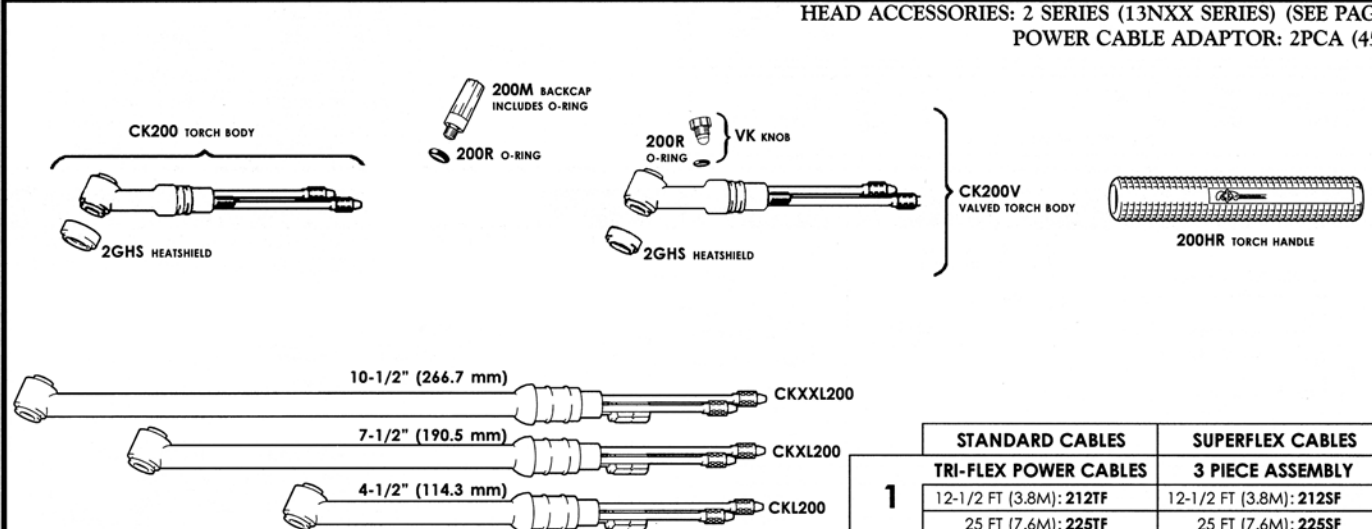

**CK180 AND CK180V RIGID WATER COOLED**

RATING @ 100% DUTY CYCLE: 180 AMP ACHF OR DCSP  
 HEAD ACCESSORIES: 8 SERIES (53NXX SERIES) (SEE PAGE 53)  
 POWER CABLE ADAPTOR: 2PCA (45V11)

	STANDARD CABLES	SUPERFLEX CABLES
<b>1</b>	<b>TRI-FLEX POWER CABLES</b>	<b>3 PIECE ASSEMBLY</b>
	12-1/2 FT (3.8M): 212TF 25 FT (7.6M): 225TF	12-1/2 FT (3.8M): 212SF 25 FT (7.6M): 225SF
<b>2</b>	<b>POWER CABLE</b>	<b>POWER CABLE</b>
	12-1/2 FT (3.8M): 212PC 25 FT (7.6M): 225PC	12-1/2 FT (3.8M): 212PCSF 25 FT (7.6M): 225PCSF
<b>3</b>	<b>ARGON HOSE</b>	<b>ARGON HOSE</b>
	12-1/2 FT (3.8M): 212AH 25 FT (7.6M): 225AH	12-1/2 FT (3.8M): 212AHSF 25 FT (7.6M): 225AHSF
<b>4</b>	<b>WATER HOSE</b>	<b>WATER HOSE</b>
	12-1/2 FT (3.8M): 212WH 25 FT (7.6M): 225WH	12-1/2 FT (3.8M): 212WHSF 25 FT (7.6M): 225WHSF

**CK200 AND CK200V RIGID WATER COOLED**

RATING @ 100% DUTY CYCLE: 250 AMP ACHF OR DCSP  
 HEAD ACCESSORIES: 2 SERIES (13NXX SERIES) (SEE PAGE 48)  
 POWER CABLE ADAPTOR: 2PCA (45V11)

	STANDARD CABLES	SUPERFLEX CABLES
<b>1</b>	<b>TRI-FLEX POWER CABLES</b>	<b>3 PIECE ASSEMBLY</b>
	12-1/2 FT (3.8M): 212TF 25 FT (7.6M): 225TF	12-1/2 FT (3.8M): 212SF 25 FT (7.6M): 225SF
<b>2</b>	<b>POWER CABLE</b>	<b>POWER CABLE</b>
	12-1/2 FT (3.8M): 212PC 25 FT (7.6M): 225PC	12-1/2 FT (3.8M): 212PCSF 25 FT (7.6M): 225PCSF
<b>3</b>	<b>ARGON HOSE</b>	<b>ARGON HOSE</b>
	12-1/2 FT (3.8M): 212AH 25 FT (7.6M): 225AH	12-1/2 FT (3.8M): 212AHSF 25 FT (7.6M): 225AHSF
<b>4</b>	<b>WATER HOSE</b>	<b>WATER HOSE</b>
	12-1/2 FT (3.8M): 212WH 25 FT (7.6M): 225WH	12-1/2 FT (3.8M): 212WHSF 25 FT (7.6M): 225WHSF