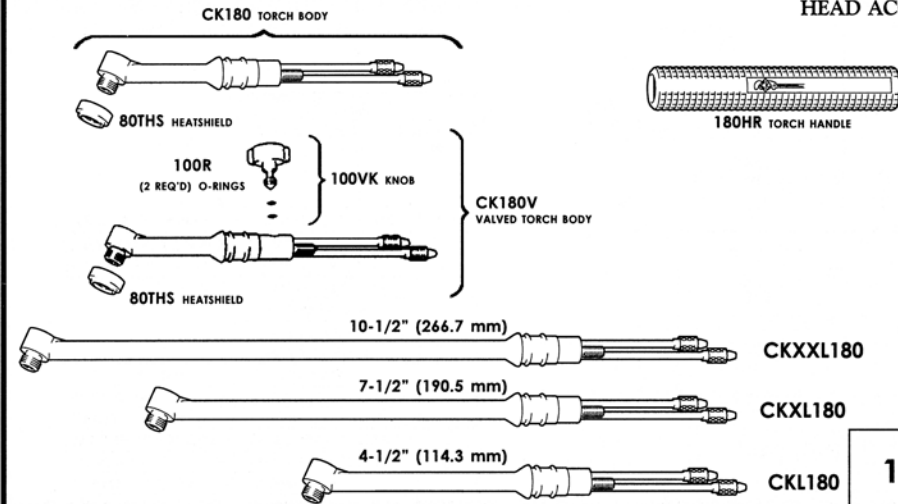

**CK180 AND CK180V RIGID WATER COOLED**

RATING @ 100% DUTY CYCLE: 180 AMP ACHF OR DCSP  
 HEAD ACCESSORIES: 8 SERIES (53NXX SERIES) (SEE PAGE 53)  
 POWER CABLE ADAPTOR: 2PCA (45V11)

	STANDARD CABLES	SUPERFLEX CABLES
<b>1</b>	<b>TRI-FLEX POWER CABLES</b>	<b>3 PIECE ASSEMBLY</b>
	12-1/2 FT (3.8M): 212TF 25 FT (7.6M): 225TF	12-1/2 FT (3.8M): 212SF 25 FT (7.6M): 225SF
<b>2</b>	<b>POWER CABLE</b>	<b>POWER CABLE</b>
	12-1/2 FT (3.8M): 212PC 25 FT (7.6M): 225PC	12-1/2 FT (3.8M): 212PCSF 25 FT (7.6M): 225PCSF
<b>3</b>	<b>ARGON HOSE</b>	<b>ARGON HOSE</b>
	12-1/2 FT (3.8M): 212AH 25 FT (7.6M): 225AH	12-1/2 FT (3.8M): 212AHSF 25 FT (7.6M): 225AHSF
<b>4</b>	<b>WATER HOSE</b>	<b>WATER HOSE</b>
	12-1/2 FT (3.8M): 212WH 25 FT (7.6M): 225WH	12-1/2 FT (3.8M): 212WHSF 25 FT (7.6M): 225WHSF

**CK200 AND CK200V RIGID WATER COOLED**

RATING @ 100% DUTY CYCLE: 250 AMP ACHF OR DCSP  
 HEAD ACCESSORIES: 2 SERIES (13NXX SERIES) (SEE PAGE 48)  
 POWER CABLE ADAPTOR: 2PCA (45V11)

	STANDARD CABLES	SUPERFLEX CABLES
<b>1</b>	<b>TRI-FLEX POWER CABLES</b>	<b>3 PIECE ASSEMBLY</b>
	12-1/2 FT (3.8M): 212TF 25 FT (7.6M): 225TF	12-1/2 FT (3.8M): 212SF 25 FT (7.6M): 225SF
<b>2</b>	<b>POWER CABLE</b>	<b>POWER CABLE</b>
	12-1/2 FT (3.8M): 212PC 25 FT (7.6M): 225PC	12-1/2 FT (3.8M): 212PCSF 25 FT (7.6M): 225PCSF
<b>3</b>	<b>ARGON HOSE</b>	<b>ARGON HOSE</b>
	12-1/2 FT (3.8M): 212AH 25 FT (7.6M): 225AH	12-1/2 FT (3.8M): 212AHSF 25 FT (7.6M): 225AHSF
<b>4</b>	<b>WATER HOSE</b>	<b>WATER HOSE</b>
	12-1/2 FT (3.8M): 212WH 25 FT (7.6M): 225WH	12-1/2 FT (3.8M): 212WHSF 25 FT (7.6M): 225WHSF