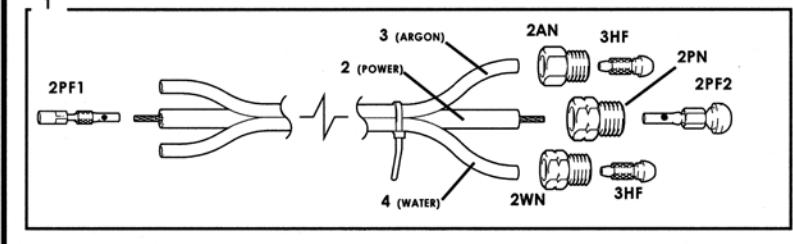

**CK180 AND CK180V RIGID WATER COOLED**

RATING @ 100% DUTY CYCLE: 180 AMP ACHF OR DCSP  
 HEAD ACCESSORIES: 8 SERIES (53NXX SERIES) (SEE PAGE 53)  
 POWER CABLE ADAPTOR: 2PCA (45V11)

	STANDARD CABLES	SUPERFLEX CABLES
<b>1</b>	<b>TRI-FLEX POWER CABLES</b>	<b>3 PIECE ASSEMBLY</b>
	12-1/2 FT (3.8M): 212TF 25 FT (7.6M): 225TF	12-1/2 FT (3.8M): 212SF 25 FT (7.6M): 225SF
<b>2</b>	<b>POWER CABLE</b>	<b>POWER CABLE</b>
	12-1/2 FT (3.8M): 212PC 25 FT (7.6M): 225PC	12-1/2 FT (3.8M): 212PCSF 25 FT (7.6M): 225PCSF
<b>3</b>	<b>ARGON HOSE</b>	<b>ARGON HOSE</b>
	12-1/2 FT (3.8M): 212AH 25 FT (7.6M): 225AH	12-1/2 FT (3.8M): 212AHSF 25 FT (7.6M): 225AHSF
<b>4</b>	<b>WATER HOSE</b>	<b>WATER HOSE</b>
	12-1/2 FT (3.8M): 212WH 25 FT (7.6M): 225WH	12-1/2 FT (3.8M): 212WHSF 25 FT (7.6M): 225WHSF

**CK200 AND CK200V RIGID WATER COOLED**

RATING @ 100% DUTY CYCLE: 250 AMP ACHF OR DCSP  
 HEAD ACCESSORIES: 2 SERIES (13NXX SERIES) (SEE PAGE 48)  
 POWER CABLE ADAPTOR: 2PCA (45V11)

	STANDARD CABLES	SUPERFLEX CABLES
<b>1</b>	<b>TRI-FLEX POWER CABLES</b>	<b>3 PIECE ASSEMBLY</b>
	12-1/2 FT (3.8M): 212TF 25 FT (7.6M): 225TF	12-1/2 FT (3.8M): 212SF 25 FT (7.6M): 225SF
<b>2</b>	<b>POWER CABLE</b>	<b>POWER CABLE</b>
	12-1/2 FT (3.8M): 212PC 25 FT (7.6M): 225PC	12-1/2 FT (3.8M): 212PCSF 25 FT (7.6M): 225PCSF
<b>3</b>	<b>ARGON HOSE</b>	<b>ARGON HOSE</b>
	12-1/2 FT (3.8M): 212AH 25 FT (7.6M): 225AH	12-1/2 FT (3.8M): 212AHSF 25 FT (7.6M): 225AHSF
<b>4</b>	<b>WATER HOSE</b>	<b>WATER HOSE</b>
	12-1/2 FT (3.8M): 212WH 25 FT (7.6M): 225WH	12-1/2 FT (3.8M): 212WHSF 25 FT (7.6M): 225WHSF