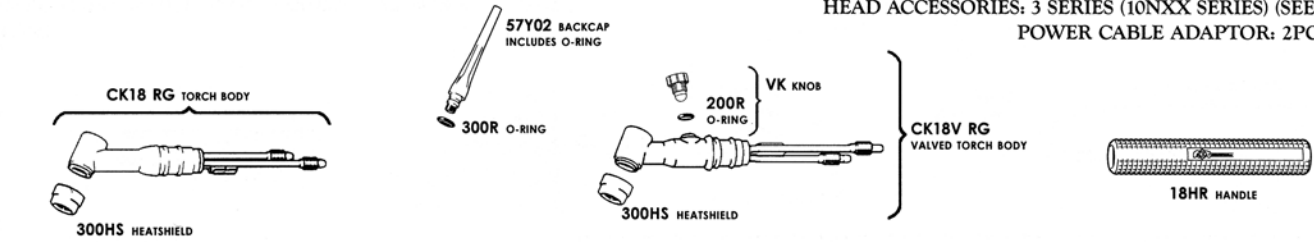

CK18 AND CK18V RIGID WATER COOLED RATING @ 100% DUTY CYCLE: 350 AMP ACHF OR DCSP

HEAD ACCESSORIES: 3 SERIES (10NXX SERIES) (SEE PAGE 50)
POWER CABLE ADAPTOR: 2PCA (45V11)

	STANDARD CABLES	SUPERFLEX CABLES
	POWER CABLE	POWER CABLE
1	12-1/2 FT (3.8M): 40V64	12-1/2 FT (3.8M): 40V64SF
	25 FT (7.6M): 41V29	25 FT (7.6M): 41V29SF
	WATER HOSE	WATER HOSE
2	12-1/2 FT (3.8M): 40V74	12-1/2 FT (3.8M): 40V74SF
	25 FT (7.6M): 41V32	25 FT (7.6M): 41V32SF
	ARGON HOSE	ARGON HOSE
3	12-1/2 FT (3.8M): 40V75	12-1/2 FT (3.8M): 40V75SF
	25 FT (7.6M): 41V30	25 FT (7.6M): 41V30SF

CK18 AND CK18V FLEX WATER COOLED RATING @ 100% DUTY CYCLE: 350 AMP ACHF OR DCSP

HEAD ACCESSORIES: 3 SERIES (10NXX SERIES) (SEE PAGE 50)
POWER CABLE ADAPTOR: 2PCA (45V11)

	STANDARD CABLES	SUPERFLEX CABLES
	POWER CABLE	POWER CABLE
1	12-1/2 FT (3.8M): 40V64	12-1/2 FT (3.8M): 40V64SF
	25 FT (7.6M): 41V29	25 FT (7.6M): 41V29SF
	WATER HOSE	WATER HOSE
2	12-1/2 FT (3.8M): 40V74	12-1/2 FT (3.8M): 40V74SF
	25 FT (7.6M): 41V32	25 FT (7.6M): 41V32SF
	ARGON HOSE	ARGON HOSE
3	12-1/2 FT (3.8M): 40V75	12-1/2 FT (3.8M): 40V75SF
	25 FT (7.6M): 41V30	25 FT (7.6M): 41V30SF

TL18 AND TL18V RIGID "TRIMLINE" WATER COOLED RATING @ 100% DUTY CYCLE: 350 AMP ACHF OR DCSP

HEAD ACCESSORIES: 3 SERIES (10NXX SERIES) (SEE PAGE 50)
POWER CABLE ADAPTOR: 2PCA (45V11)

	STANDARD CABLES	SUPERFLEX CABLES
	POWER CABLE	POWER CABLE
1	12-1/2 FT (3.8M): 2312PC	12-1/2 FT (3.8M): 2312PCSF
	25 FT (7.6M): 2325PC	25 FT (7.6M): 2325PCSF
	WATER HOSE	WATER HOSE
2	12-1/2 FT (3.8M): 45V09	12-1/2 FT (3.8M): 45V09SF
	25 FT (7.6M): 45V10	25 FT (7.6M): 45V10SF
	ARGON HOSE	ARGON HOSE
3	12-1/2 FT (3.8M): 45V07	12-1/2 FT (3.8M): 45V07SF
	25 FT (7.6M): 45V08	25 FT (7.6M): 45V08SF