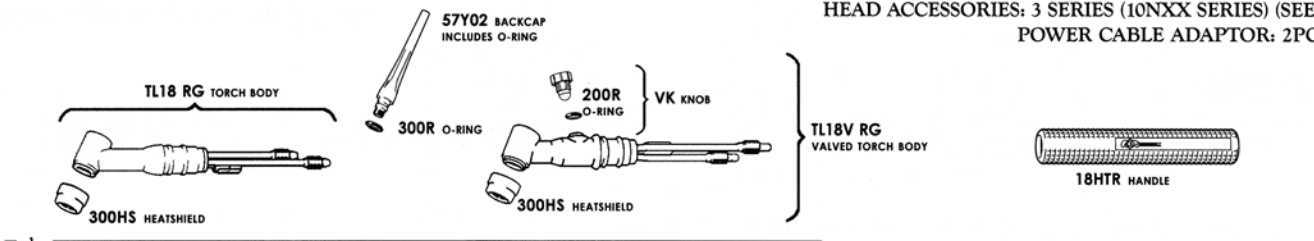

CK18 AND CK18V RIGID WATER COOLED RATING @ 100% DUTY CYCLE: 350 AMP ACHF OR DCSP

HEAD ACCESSORIES: 3 SERIES (10NXX SERIES) (SEE PAGE 50)
POWER CABLE ADAPTOR: 2PCA (45V11)

	STANDARD CABLES	SUPERFLEX CABLES
	POWER CABLE	POWER CABLE
1	12-1/2 FT (3.8M): 40V64	12-1/2 FT (3.8M): 40V64SF
	25 FT (7.6M): 41V29	25 FT (7.6M): 41V29SF
	WATER HOSE	WATER HOSE
2	12-1/2 FT (3.8M): 40V74	12-1/2 FT (3.8M): 40V74SF
	25 FT (7.6M): 41V32	25 FT (7.6M): 41V32SF
	ARGON HOSE	ARGON HOSE
3	12-1/2 FT (3.8M): 40V75	12-1/2 FT (3.8M): 40V75SF
	25 FT (7.6M): 41V30	25 FT (7.6M): 41V30SF

CK18 AND CK18V FLEX WATER COOLED RATING @ 100% DUTY CYCLE: 350 AMP ACHF OR DCSP

HEAD ACCESSORIES: 3 SERIES (10NXX SERIES) (SEE PAGE 50)
POWER CABLE ADAPTOR: 2PCA (45V11)

	STANDARD CABLES	SUPERFLEX CABLES
	POWER CABLE	POWER CABLE
1	12-1/2 FT (3.8M): 40V64	12-1/2 FT (3.8M): 40V64SF
	25 FT (7.6M): 41V29	25 FT (7.6M): 41V29SF
	WATER HOSE	WATER HOSE
2	12-1/2 FT (3.8M): 40V74	12-1/2 FT (3.8M): 40V74SF
	25 FT (7.6M): 41V32	25 FT (7.6M): 41V32SF
	ARGON HOSE	ARGON HOSE
3	12-1/2 FT (3.8M): 40V75	12-1/2 FT (3.8M): 40V75SF
	25 FT (7.6M): 41V30	25 FT (7.6M): 41V30SF

TL18 AND TL18V RIGID "TRIMLINE" WATER COOLED RATING @ 100% DUTY CYCLE: 350 AMP ACHF OR DCSP

HEAD ACCESSORIES: 3 SERIES (10NXX SERIES) (SEE PAGE 50)
POWER CABLE ADAPTOR: 2PCA (45V11)

	STANDARD CABLES	SUPERFLEX CABLES
	POWER CABLE	POWER CABLE
1	12-1/2 FT (3.8M): 2312PC	12-1/2 FT (3.8M): 2312PCSF
	25 FT (7.6M): 2325PC	25 FT (7.6M): 2325PCSF
	WATER HOSE	WATER HOSE
2	12-1/2 FT (3.8M): 45V09	12-1/2 FT (3.8M): 45V09SF
	25 FT (7.6M): 45V10	25 FT (7.6M): 45V10SF
	ARGON HOSE	ARGON HOSE
3	12-1/2 FT (3.8M): 45V07	12-1/2 FT (3.8M): 45V07SF
	25 FT (7.6M): 45V08	25 FT (7.6M): 45V08SF