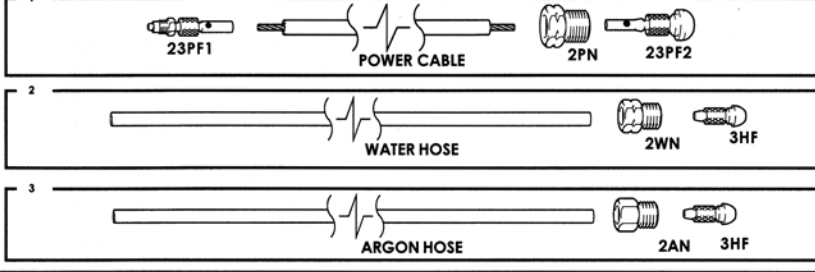

CK18 AND CK18V RIGID WATER COOLED RATING @ 100% DUTY CYCLE: 350 AMP ACHF OR DCSP

HEAD ACCESSORIES: 3 SERIES (10NXX SERIES) (SEE PAGE 50)
POWER CABLE ADAPTOR: 2PCA (45V11)

	STANDARD CABLES	SUPERFLEX CABLES
	POWER CABLE	POWER CABLE
1	12-1/2 FT (3.8M): 40V64	12-1/2 FT (3.8M): 40V64SF
	25 FT (7.6M): 41V29	25 FT (7.6M): 41V29SF
	WATER HOSE	WATER HOSE
2	12-1/2 FT (3.8M): 40V74	12-1/2 FT (3.8M): 40V74SF
	25 FT (7.6M): 41V32	25 FT (7.6M): 41V32SF
	ARGON HOSE	ARGON HOSE
3	12-1/2 FT (3.8M): 40V75	12-1/2 FT (3.8M): 40V75SF
	25 FT (7.6M): 41V30	25 FT (7.6M): 41V30SF

CK18 AND CK18V FLEX WATER COOLED RATING @ 100% DUTY CYCLE: 350 AMP ACHF OR DCSP

HEAD ACCESSORIES: 3 SERIES (10NXX SERIES) (SEE PAGE 50)
POWER CABLE ADAPTOR: 2PCA (45V11)

	STANDARD CABLES	SUPERFLEX CABLES
	POWER CABLE	POWER CABLE
1	12-1/2 FT (3.8M): 40V64	12-1/2 FT (3.8M): 40V64SF
	25 FT (7.6M): 41V29	25 FT (7.6M): 41V29SF
	WATER HOSE	WATER HOSE
2	12-1/2 FT (3.8M): 40V74	12-1/2 FT (3.8M): 40V74SF
	25 FT (7.6M): 41V32	25 FT (7.6M): 41V32SF
	ARGON HOSE	ARGON HOSE
3	12-1/2 FT (3.8M): 40V75	12-1/2 FT (3.8M): 40V75SF
	25 FT (7.6M): 41V30	25 FT (7.6M): 41V30SF

TL18 AND TL18V RIGID "TRIMLINE" WATER COOLED RATING @ 100% DUTY CYCLE: 350 AMP ACHF OR DCSP

HEAD ACCESSORIES: 3 SERIES (10NXX SERIES) (SEE PAGE 50)
POWER CABLE ADAPTOR: 2PCA (45V11)

	STANDARD CABLES	SUPERFLEX CABLES
	POWER CABLE	POWER CABLE
1	12-1/2 FT (3.8M): 2312PC	12-1/2 FT (3.8M): 2312PCSF
	25 FT (7.6M): 2325PC	25 FT (7.6M): 2325PCSF
	WATER HOSE	WATER HOSE
2	12-1/2 FT (3.8M): 45V09	12-1/2 FT (3.8M): 45V09SF
	25 FT (7.6M): 45V10	25 FT (7.6M): 45V10SF
	ARGON HOSE	ARGON HOSE
3	12-1/2 FT (3.8M): 45V07	12-1/2 FT (3.8M): 45V07SF
	25 FT (7.6M): 45V08	25 FT (7.6M): 45V08SF