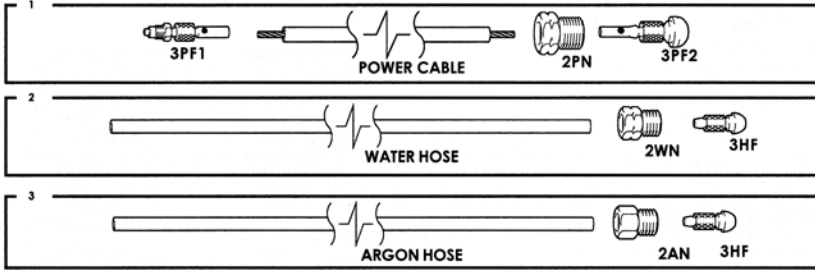

CK18 AND CK18V RIGID WATER COOLED RATING @ 100% DUTY CYCLE: 350 AMP ACHF OR DCSP

HEAD ACCESSORIES: 3 SERIES (10NXX SERIES) (SEE PAGE 50)
POWER CABLE ADAPTOR: 2PCA (45V11)

	STANDARD CABLES	SUPERFLEX CABLES
	POWER CABLE	POWER CABLE
1	12-1/2 FT (3.8M): 40V64	12-1/2 FT (3.8M): 40V64SF
	25 FT (7.6M): 41V29	25 FT (7.6M): 41V29SF
	WATER HOSE	WATER HOSE
2	12-1/2 FT (3.8M): 40V74	12-1/2 FT (3.8M): 40V74SF
	25 FT (7.6M): 41V32	25 FT (7.6M): 41V32SF
	ARGON HOSE	ARGON HOSE
3	12-1/2 FT (3.8M): 40V75	12-1/2 FT (3.8M): 40V75SF
	25 FT (7.6M): 41V30	25 FT (7.6M): 41V30SF

CK18 AND CK18V FLEX WATER COOLED RATING @ 100% DUTY CYCLE: 350 AMP ACHF OR DCSP

HEAD ACCESSORIES: 3 SERIES (10NXX SERIES) (SEE PAGE 50)
POWER CABLE ADAPTOR: 2PCA (45V11)

	STANDARD CABLES	SUPERFLEX CABLES
	POWER CABLE	POWER CABLE
1	12-1/2 FT (3.8M): 40V64	12-1/2 FT (3.8M): 40V64SF
	25 FT (7.6M): 41V29	25 FT (7.6M): 41V29SF
	WATER HOSE	WATER HOSE
2	12-1/2 FT (3.8M): 40V74	12-1/2 FT (3.8M): 40V74SF
	25 FT (7.6M): 41V32	25 FT (7.6M): 41V32SF
	ARGON HOSE	ARGON HOSE
3	12-1/2 FT (3.8M): 40V75	12-1/2 FT (3.8M): 40V75SF
	25 FT (7.6M): 41V30	25 FT (7.6M): 41V30SF

TL18 AND TL18V RIGID "TRIMLINE" WATER COOLED RATING @ 100% DUTY CYCLE: 350 AMP ACHF OR DCSP

HEAD ACCESSORIES: 3 SERIES (10NXX SERIES) (SEE PAGE 50)
POWER CABLE ADAPTOR: 2PCA (45V11)

	STANDARD CABLES	SUPERFLEX CABLES
	POWER CABLE	POWER CABLE
1	12-1/2 FT (3.8M): 2312PC	12-1/2 FT (3.8M): 2312PCSF
	25 FT (7.6M): 2325PC	25 FT (7.6M): 2325PCSF
	WATER HOSE	WATER HOSE
2	12-1/2 FT (3.8M): 45V09	12-1/2 FT (3.8M): 45V09SF
	25 FT (7.6M): 45V10	25 FT (7.6M): 45V10SF
	ARGON HOSE	ARGON HOSE
3	12-1/2 FT (3.8M): 45V07	12-1/2 FT (3.8M): 45V07SF
	25 FT (7.6M): 45V08	25 FT (7.6M): 45V08SF