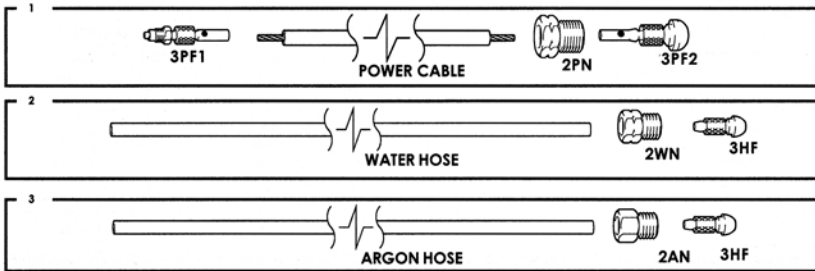

CK18 AND CK18V RIGID WATER COOLED RATING @ 100% DUTY CYCLE: 350 AMP ACHF OR DCSP

HEAD ACCESSORIES: 3 SERIES (10NXX SERIES) (SEE PAGE 50)
POWER CABLE ADAPTOR: 2PCA (45V11)

	STANDARD CABLES	SUPERFLEX CABLES
	POWER CABLE	POWER CABLE
1	12-1/2 FT (3.8M): 40V64	12-1/2 FT (3.8M): 40V64SF
	25 FT (7.6M): 41V29	25 FT (7.6M): 41V29SF
	WATER HOSE	WATER HOSE
2	12-1/2 FT (3.8M): 40V74	12-1/2 FT (3.8M): 40V74SF
	25 FT (7.6M): 41V32	25 FT (7.6M): 41V32SF
	ARGON HOSE	ARGON HOSE
3	12-1/2 FT (3.8M): 40V75	12-1/2 FT (3.8M): 40V75SF
	25 FT (7.6M): 41V30	25 FT (7.6M): 41V30SF

CK18 AND CK18V FLEX WATER COOLED RATING @ 100% DUTY CYCLE: 350 AMP ACHF OR DCSP

HEAD ACCESSORIES: 3 SERIES (10NXX SERIES) (SEE PAGE 50)
POWER CABLE ADAPTOR: 2PCA (45V11)

	STANDARD CABLES	SUPERFLEX CABLES
	POWER CABLE	POWER CABLE
1	12-1/2 FT (3.8M): 40V64	12-1/2 FT (3.8M): 40V64SF
	25 FT (7.6M): 41V29	25 FT (7.6M): 41V29SF
	WATER HOSE	WATER HOSE
2	12-1/2 FT (3.8M): 40V74	12-1/2 FT (3.8M): 40V74SF
	25 FT (7.6M): 41V32	25 FT (7.6M): 41V32SF
	ARGON HOSE	ARGON HOSE
3	12-1/2 FT (3.8M): 40V75	12-1/2 FT (3.8M): 40V75SF
	25 FT (7.6M): 41V30	25 FT (7.6M): 41V30SF

TL18 AND TL18V RIGID "TRIMLINE" WATER COOLED RATING @ 100% DUTY CYCLE: 350 AMP ACHF OR DCSP

HEAD ACCESSORIES: 3 SERIES (10NXX SERIES) (SEE PAGE 50)
POWER CABLE ADAPTOR: 2PCA (45V11)

	STANDARD CABLES	SUPERFLEX CABLES
	POWER CABLE	POWER CABLE
1	12-1/2 FT (3.8M): 2312PC	12-1/2 FT (3.8M): 2312PCSF
	25 FT (7.6M): 2325PC	25 FT (7.6M): 2325PCSF
	WATER HOSE	WATER HOSE
2	12-1/2 FT (3.8M): 45V09	12-1/2 FT (3.8M): 45V09SF
	25 FT (7.6M): 45V10	25 FT (7.6M): 45V10SF
	ARGON HOSE	ARGON HOSE
3	12-1/2 FT (3.8M): 45V07	12-1/2 FT (3.8M): 45V07SF
	25 FT (7.6M): 45V08	25 FT (7.6M): 45V08SF