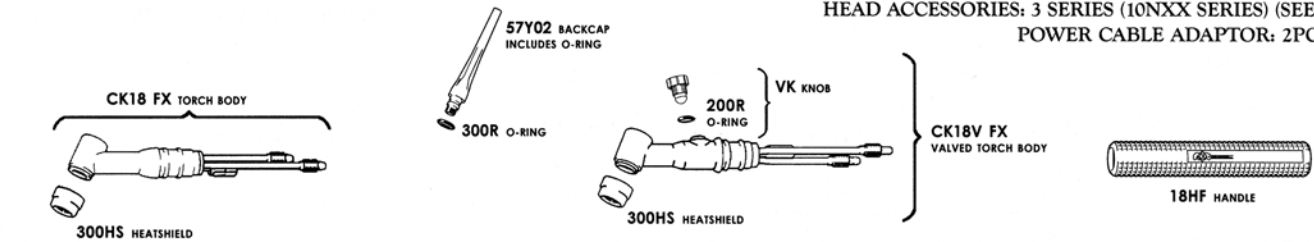

CK18 AND CK18V RIGID WATER COOLED RATING @ 100% DUTY CYCLE: 350 AMP ACHF OR DCSP

HEAD ACCESSORIES: 3 SERIES (10NXX SERIES) (SEE PAGE 50)
POWER CABLE ADAPTOR: 2PCA (45V11)

	STANDARD CABLES	SUPERFLEX CABLES
	POWER CABLE	POWER CABLE
1	12-1/2 FT (3.8M): 40V64	12-1/2 FT (3.8M): 40V64SF
	25 FT (7.6M): 41V29	25 FT (7.6M): 41V29SF
	WATER HOSE	WATER HOSE
2	12-1/2 FT (3.8M): 40V74	12-1/2 FT (3.8M): 40V74SF
	25 FT (7.6M): 41V32	25 FT (7.6M): 41V32SF
	ARGON HOSE	ARGON HOSE
3	12-1/2 FT (3.8M): 40V75	12-1/2 FT (3.8M): 40V75SF
	25 FT (7.6M): 41V30	25 FT (7.6M): 41V30SF

CK18 AND CK18V FLEX WATER COOLED RATING @ 100% DUTY CYCLE: 350 AMP ACHF OR DCSP

HEAD ACCESSORIES: 3 SERIES (10NXX SERIES) (SEE PAGE 50)
POWER CABLE ADAPTOR: 2PCA (45V11)

	STANDARD CABLES	SUPERFLEX CABLES
	POWER CABLE	POWER CABLE
1	12-1/2 FT (3.8M): 40V64	12-1/2 FT (3.8M): 40V64SF
	25 FT (7.6M): 41V29	25 FT (7.6M): 41V29SF
	WATER HOSE	WATER HOSE
2	12-1/2 FT (3.8M): 40V74	12-1/2 FT (3.8M): 40V74SF
	25 FT (7.6M): 41V32	25 FT (7.6M): 41V32SF
	ARGON HOSE	ARGON HOSE
3	12-1/2 FT (3.8M): 40V75	12-1/2 FT (3.8M): 40V75SF
	25 FT (7.6M): 41V30	25 FT (7.6M): 41V30SF

TL18 AND TL18V RIGID "TRIMLINE" WATER COOLED RATING @ 100% DUTY CYCLE: 350 AMP ACHF OR DCSP

HEAD ACCESSORIES: 3 SERIES (10NXX SERIES) (SEE PAGE 50)
POWER CABLE ADAPTOR: 2PCA (45V11)

	STANDARD CABLES	SUPERFLEX CABLES
	POWER CABLE	POWER CABLE
1	12-1/2 FT (3.8M): 2312PC	12-1/2 FT (3.8M): 2312PCSF
	25 FT (7.6M): 2325PC	25 FT (7.6M): 2325PCSF
	WATER HOSE	WATER HOSE
2	12-1/2 FT (3.8M): 45V09	12-1/2 FT (3.8M): 45V09SF
	25 FT (7.6M): 45V10	25 FT (7.6M): 45V10SF
	ARGON HOSE	ARGON HOSE
3	12-1/2 FT (3.8M): 45V07	12-1/2 FT (3.8M): 45V07SF
	25 FT (7.6M): 45V08	25 FT (7.6M): 45V08SF