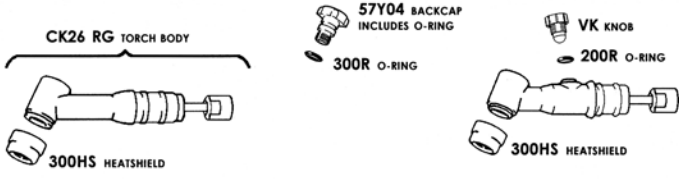

CK26 AND CK26V RIGID GAS COOLED

RATING @ 100% DUTY CYCLE: 200 AMP ACHF OR DCSP

HEAD ACCESSORIES: 3 SERIES (10NXX SERIES) (SEE PAGE 50)

POWER CABLE ADAPTOR: 45V62

CK26V RG VALVED TORCH BODY

26HR TORCH HANDLE

	STANDARD CABLES	SUPERFLEX CABLES
1	2 PIECE POWER CABLES 12-1/2 FT (3.8M): 46V28-2 25 FT (7.6M): 46V30-2	2 PIECE POWER CABLES 12-1/2 FT (3.8M): 46V28-2SF 25 FT (7.6M): 46V30-2SF
2	WELD LEAD 12-1/2 FT (3.8M): 412CN 25 FT (7.6M): 425CN	
3	ARGON HOSE 12-1/2 FT (3.8M): 40V75 25 FT (7.6M): 41V30	ARGON HOSE 12-1/2 FT (3.8M): 40V75SF 25 FT (7.6M): 41V30SF
4	1 PIECE POWER CABLE 12-1/2 FT (3.8M): 46V28R 25 FT (7.6M): 46V30R	1 PIECE POWER CABLE 12-1/2 FT (3.8M): 46V28RSF 25 FT (7.6M): 46V30RSF

CK26 AND CK26V FLEX GAS COOLED

RATING @ 100% DUTY CYCLE: 200 AMP ACHF OR DCSP

HEAD ACCESSORIES: 3 SERIES (10NXX SERIES) (SEE PAGE 50)

POWER CABLE ADAPTOR: 45V62

CK26V FX VALVED TORCH BODY

26HF TORCH HANDLE