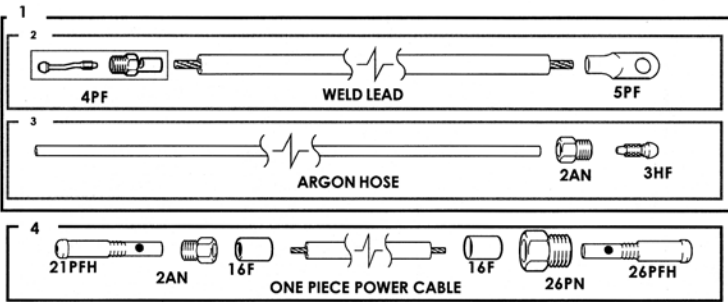

CK26 AND CK26V RIGID GAS COOLED

RATING @ 100% DUTY CYCLE: 200 AMP ACHF OR DCSP

HEAD ACCESSORIES: 3 SERIES (10NXX SERIES) (SEE PAGE 50)

POWER CABLE ADAPTOR: 45V62

CK26V RG VALVED TORCH BODY

26HR TORCH HANDLE

	STANDARD CABLES	SUPERFLEX CABLES
1	2 PIECE POWER CABLES 12-1/2 FT (3.8M): 46V28-2 25 FT (7.6M): 46V30-2	2 PIECE POWER CABLES 12-1/2 FT (3.8M): 46V28-2SF 25 FT (7.6M): 46V30-2SF
2	WELD LEAD 12-1/2 FT (3.8M): 412CN 25 FT (7.6M): 425CN	
3	ARGON HOSE 12-1/2 FT (3.8M): 40V75 25 FT (7.6M): 41V30	ARGON HOSE 12-1/2 FT (3.8M): 40V75SF 25 FT (7.6M): 41V30SF
4	1 PIECE POWER CABLE 12-1/2 FT (3.8M): 46V28R 25 FT (7.6M): 46V30R	1 PIECE POWER CABLE 12-1/2 FT (3.8M): 46V28RSF 25 FT (7.6M): 46V30RSF

CK26 AND CK26V FLEX GAS COOLED

RATING @ 100% DUTY CYCLE: 200 AMP ACHF OR DCSP

HEAD ACCESSORIES: 3 SERIES (10NXX SERIES) (SEE PAGE 50)

POWER CABLE ADAPTOR: 45V62

CK26V FX VALVED TORCH BODY

26HF TORCH HANDLE

TL26 AND TL26V RIGID "TRIMLINE" GAS COOLED

RATING @ 100% DUTY CYCLE: 200 AMP ACHF OR DCSP

HEAD ACCESSORIES: 3 SERIES (10NXX SERIES) (SEE PAGE 50)

POWER CABLE ADAPTOR: 45V62

TL26V RG VALVED TORCH BODY

26HTR TORCH HANDLE