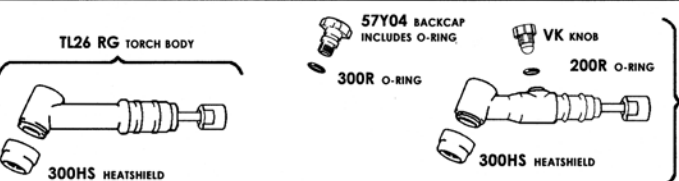

TL26V RG VALVED TORCH BODY