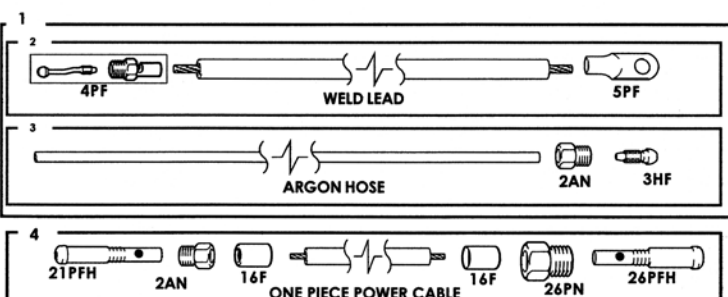

	STANDARD CABLES	SUPERFLEX CABLES
1	2 PIECE POWER CABLES 12-1/2 FT (3.8M): 46V28-2 25 FT (7.6M): 46V30-2	2 PIECE POWER CABLES 12-1/2 FT (3.8M): 46V28-2SF 25 FT (7.6M): 46V30-2SF
2	WELD LEAD 12-1/2 FT (3.8M): 412CN 25 FT (7.6M): 425CN	
3	ARGON HOSE 12-1/2 FT (3.8M): 40V75 25 FT (7.6M): 41V30	ARGON HOSE 12-1/2 FT (3.8M): 40V75SF 25 FT (7.6M): 41V30SF
4	1 PIECE POWER CABLE 12-1/2 FT (3.8M): 46V28R 25 FT (7.6M): 46V30R	1 PIECE POWER CABLE 12-1/2 FT (3.8M): 46V28RSF 25 FT (7.6M): 46V30RSF

TL26 AND TL26V RIGID "TRIMLINE" GAS COOLED

RATING @ 100% DUTY CYCLE: 200 AMP ACHF OR DCSP

HEAD ACCESSORIES: 3 SERIES (10NXX SERIES) (SEE PAGE 50)

POWER CABLE ADAPTOR: 45V62

TL26V RG VALVED TORCH BODY

26HTR TORCH HANDLE