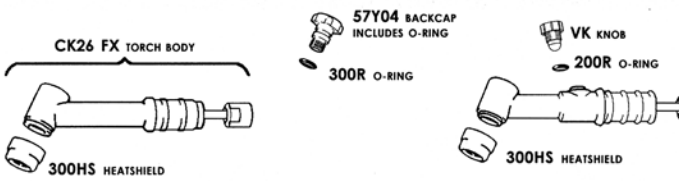

CK26 AND CK26V RIGID GAS COOLED

RATING @ 100% DUTY CYCLE: 200 AMP ACHF OR DCSP

HEAD ACCESSORIES: 3 SERIES (10NXX SERIES) (SEE PAGE 50)

POWER CABLE ADAPTOR: 45V62

CK26V RG VALVED TORCH BODY

26HR TORCH HANDLE

	STANDARD CABLES	SUPERFLEX CABLES
1	2 PIECE POWER CABLES 12-1/2 FT (3.8M): 46V28-2 25 FT (7.6M): 46V30-2	2 PIECE POWER CABLES 12-1/2 FT (3.8M): 46V28-2SF 25 FT (7.6M): 46V30-2SF
2	WELD LEAD 12-1/2 FT (3.8M): 412CN 25 FT (7.6M): 425CN	
3	ARGON HOSE 12-1/2 FT (3.8M): 40V75 25 FT (7.6M): 41V30	ARGON HOSE 12-1/2 FT (3.8M): 40V75SF 25 FT (7.6M): 41V30SF
4	1 PIECE POWER CABLE 12-1/2 FT (3.8M): 46V28R 25 FT (7.6M): 46V30R	1 PIECE POWER CABLE 12-1/2 FT (3.8M): 46V28RSF 25 FT (7.6M): 46V30RSF

CK26 AND CK26V FLEX GAS COOLED

RATING @ 100% DUTY CYCLE: 200 AMP ACHF OR DCSP

HEAD ACCESSORIES: 3 SERIES (10NXX SERIES) (SEE PAGE 50)

POWER CABLE ADAPTOR: 45V62

CK26V FX VALVED TORCH BODY

26HF TORCH HANDLE