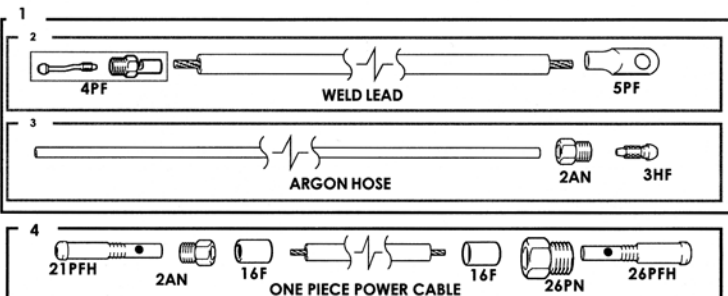

	STANDARD CABLES	SUPERFLEX CABLES
1	2 PIECE POWER CABLES 12-1/2 FT (3.8M): 46V28-2 25 FT (7.6M): 46V30-2	2 PIECE POWER CABLES 12-1/2 FT (3.8M): 46V28-2SF 25 FT (7.6M): 46V30-2SF
2	WELD LEAD 12-1/2 FT (3.8M): 412CN 25 FT (7.6M): 425CN	
3	ARGON HOSE 12-1/2 FT (3.8M): 40V75 25 FT (7.6M): 41V30	ARGON HOSE 12-1/2 FT (3.8M): 40V75SF 25 FT (7.6M): 41V30SF
4	1 PIECE POWER CABLE 12-1/2 FT (3.8M): 46V28R 25 FT (7.6M): 46V30R	1 PIECE POWER CABLE 12-1/2 FT (3.8M): 46V28RSF 25 FT (7.6M): 46V30RSF

CK26 AND CK26V FLEX GAS COOLED

RATING @ 100% DUTY CYCLE: 200 AMP ACHF OR DCSP

HEAD ACCESSORIES: 3 SERIES (10NXX SERIES) (SEE PAGE 50)

POWER CABLE ADAPTOR: 45V62

CK26V FX VALVED TORCH BODY

26HF TORCH HANDLE

TL26 AND TL26V RIGID "TRIMLINE" GAS COOLED

RATING @ 100% DUTY CYCLE: 200 AMP ACHF OR DCSP

HEAD ACCESSORIES: 3 SERIES (10NXX SERIES) (SEE PAGE 50)

POWER CABLE ADAPTOR: 45V62

TL26V RG VALVED TORCH BODY

26HTR TORCH HANDLE