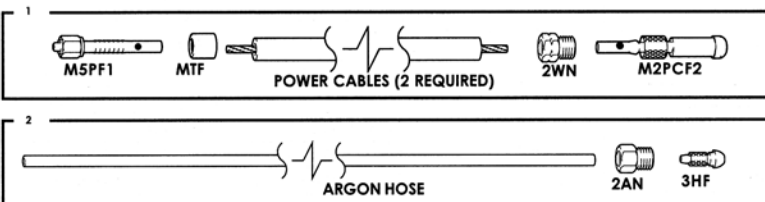

MT500-7 MT500-18 WATER COOLED

RATING @ 100% DUTY CYCLE: 500 AMP ACHF OR DCSP
HEAD ACCESSORIES: MT SERIES (10NXX SERIES) (SEE PAGE 49)
POWER CABLE ADAPTOR: M3PCA

*NOTE: 4 SERIES COLLET REQUIRED

NOTE: 2 POWER CABLES ARE REQUIRED

	STANDARD CABLES	SUPERFLEX CABLES
1	POWER CABLE	POWER CABLE
	12-1/2 FT (3.8M): M512PC 25 FT (7.6M): M525PC	12-1/2 FT (3.8M): M512PCSF 25 FT (7.6M): M525PCSF
2	ARGON HOSE	ARGON HOSE
	12-1/2 FT (3.8M): 212AH 25 FT (7.6M): 225AH	12-1/2 FT (3.8M): 212AHSF 25 FT (7.6M): 225AHSF

CKM230 WATER COOLED

RATING @ 100% DUTY CYCLE: 300 AMP ACHF OR DCSP
HEAD ACCESSORIES: 2 SERIES (13NXX SERIES) (SEE PAGE 48)
POWER CABLE ADAPTOR: 2PCA (45V11)

	STANDARD CABLES	SUPERFLEX CABLES
1	TRI-FLEX POWER CABLES	
	12-1/2 FT (3.8M): 2312TF 25 FT (7.6M): 2325TF	
2	POWER CABLE	POWER CABLE
	12-1/2 FT (3.8M): 2312PC 25 FT (7.6M): 2325PC	12-1/2 FT (3.8M): 2312PCSF 25 FT (7.6M): 2325PCSF
3	ARGON HOSE	ARGON HOSE
	12-1/2 FT (3.8M): 212AH 25 FT (7.6M): 225AH	12-1/2 FT (3.8M): 212AHSF 25 FT (7.6M): 225AHSF
4	WATER HOSE	WATER HOSE
	12-1/2 FT (3.8M): 212WH 25 FT (7.6M): 225WH	12-1/2 FT (3.8M): 212WHSF 25 FT (7.6M): 225WHSF