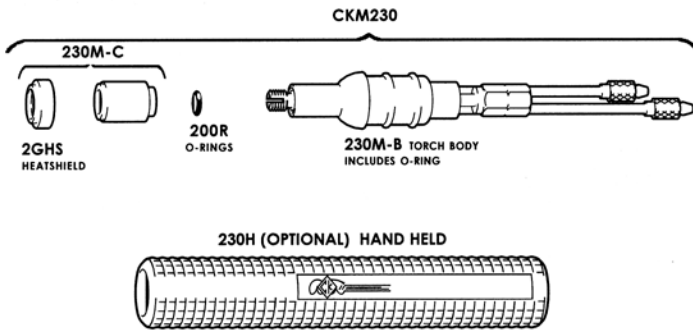

MT500-7 MT500-18 WATER COOLED

RATING @ 100% DUTY CYCLE: 500 AMP ACHF OR DCSP
HEAD ACCESSORIES: MT SERIES (10NXX SERIES) (SEE PAGE 49)
POWER CABLE ADAPTOR: M3PCA

*NOTE: 4 SERIES COLLET REQUIRED

NOTE: 2 POWER CABLES ARE REQUIRED

	STANDARD CABLES	SUPERFLEX CABLES
1	POWER CABLE	POWER CABLE
	12-1/2 FT (3.8M): M512PC 25 FT (7.6M): M525PC	12-1/2 FT (3.8M): M512PCSF 25 FT (7.6M): M525PCSF
2	ARGON HOSE	ARGON HOSE
	12-1/2 FT (3.8M): 212AH 25 FT (7.6M): 225AH	12-1/2 FT (3.8M): 212AHSF 25 FT (7.6M): 225AHSF

CKM230 WATER COOLED

RATING @ 100% DUTY CYCLE: 300 AMP ACHF OR DCSP
HEAD ACCESSORIES: 2 SERIES (13NXX SERIES) (SEE PAGE 48)
POWER CABLE ADAPTOR: 2PCA (45V11)

	STANDARD CABLES	SUPERFLEX CABLES
1	TRI-FLEX POWER CABLES	
	12-1/2 FT (3.8M): 2312TF 25 FT (7.6M): 2325TF	
2	POWER CABLE	POWER CABLE
	12-1/2 FT (3.8M): 2312PC 25 FT (7.6M): 2325PC	12-1/2 FT (3.8M): 2312PCSF 25 FT (7.6M): 2325PCSF
3	ARGON HOSE	ARGON HOSE
	12-1/2 FT (3.8M): 212AH 25 FT (7.6M): 225AH	12-1/2 FT (3.8M): 212AHSF 25 FT (7.6M): 225AHSF
4	WATER HOSE	WATER HOSE
	12-1/2 FT (3.8M): 212WH 25 FT (7.6M): 225WH	12-1/2 FT (3.8M): 212WHSF 25 FT (7.6M): 225WHSF