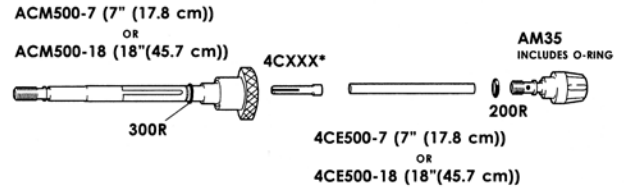

MT500-7 MT500-18 WATER COOLED

RATING @ 100% DUTY CYCLE: 500 AMP ACHF OR DCSP
HEAD ACCESSORIES: MT SERIES (10NXX SERIES) (SEE PAGE 49)
POWER CABLE ADAPTOR: M3PCA

*NOTE: 4 SERIES COLLET REQUIRED

NOTE: 2 POWER CABLES ARE REQUIRED

	STANDARD CABLES	SUPERFLEX CABLES
1	POWER CABLE	POWER CABLE
	12-1/2 FT (3.8M): M512PC 25 FT (7.6M): M525PC	12-1/2 FT (3.8M): M512PCSF 25 FT (7.6M): M525PCSF
2	ARGON HOSE	ARGON HOSE
	12-1/2 FT (3.8M): 212AH 25 FT (7.6M): 225AH	12-1/2 FT (3.8M): 212AHSF 25 FT (7.6M): 225AHSF

CKM230 WATER COOLED

RATING @ 100% DUTY CYCLE: 300 AMP ACHF OR DCSP
HEAD ACCESSORIES: 2 SERIES (13NXX SERIES) (SEE PAGE 48)
POWER CABLE ADAPTOR: 2PCA (45V11)

	STANDARD CABLES	SUPERFLEX CABLES
1	TRI-FLEX POWER CABLES	
	12-1/2 FT (3.8M): 2312TF 25 FT (7.6M): 2325TF	
2	POWER CABLE	POWER CABLE
	12-1/2 FT (3.8M): 2312PC 25 FT (7.6M): 2325PC	12-1/2 FT (3.8M): 2312PCSF 25 FT (7.6M): 2325PCSF
3	ARGON HOSE	ARGON HOSE
	12-1/2 FT (3.8M): 212AH 25 FT (7.6M): 225AH	12-1/2 FT (3.8M): 212AHSF 25 FT (7.6M): 225AHSF
4	WATER HOSE	WATER HOSE
	12-1/2 FT (3.8M): 212WH 25 FT (7.6M): 225WH	12-1/2 FT (3.8M): 212WHSF 25 FT (7.6M): 225WHSF