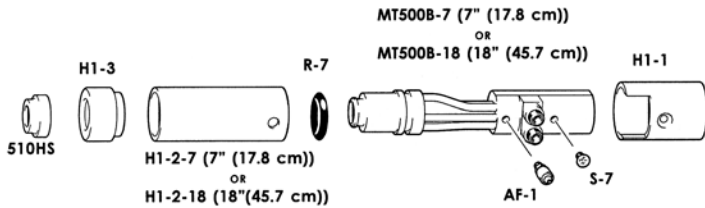

MT500-7 MT500-18 WATER COOLED

RATING @ 100% DUTY CYCLE: 500 AMP ACHF OR DCSP
HEAD ACCESSORIES: MT SERIES (10NXX SERIES) (SEE PAGE 49)
POWER CABLE ADAPTOR: M3PCA

*NOTE: 4 SERIES COLLET REQUIRED

NOTE: 2 POWER CABLES ARE REQUIRED

	STANDARD CABLES	SUPERFLEX CABLES
1	POWER CABLE	POWER CABLE
	12-1/2 FT (3.8M): M512PC 25 FT (7.6M): M525PC	12-1/2 FT (3.8M): M512PCSF 25 FT (7.6M): M525PCSF
2	ARGON HOSE	ARGON HOSE
	12-1/2 FT (3.8M): 212AH 25 FT (7.6M): 225AH	12-1/2 FT (3.8M): 212AHSF 25 FT (7.6M): 225AHSF

CKM230 WATER COOLED

RATING @ 100% DUTY CYCLE: 300 AMP ACHF OR DCSP
HEAD ACCESSORIES: 2 SERIES (13NXX SERIES) (SEE PAGE 48)
POWER CABLE ADAPTOR: 2PCA (45V11)

	STANDARD CABLES	SUPERFLEX CABLES
1	TRI-FLEX POWER CABLES	
	12-1/2 FT (3.8M): 2312TF 25 FT (7.6M): 2325TF	
2	POWER CABLE	POWER CABLE
	12-1/2 FT (3.8M): 2312PC 25 FT (7.6M): 2325PC	12-1/2 FT (3.8M): 2312PCSF 25 FT (7.6M): 2325PCSF
3	ARGON HOSE	ARGON HOSE
	12-1/2 FT (3.8M): 212AH 25 FT (7.6M): 225AH	12-1/2 FT (3.8M): 212AHSF 25 FT (7.6M): 225AHSF
4	WATER HOSE	WATER HOSE
	12-1/2 FT (3.8M): 212WH 25 FT (7.6M): 225WH	12-1/2 FT (3.8M): 212WHSF 25 FT (7.6M): 225WHSF