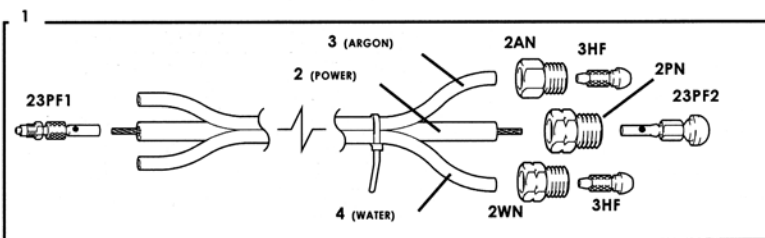

MT500-7 MT500-18 WATER COOLED

RATING @ 100% DUTY CYCLE: 500 AMP ACHF OR DCSP
HEAD ACCESSORIES: MT SERIES (10NXX SERIES) (SEE PAGE 49)
POWER CABLE ADAPTOR: M3PCA

*NOTE: 4 SERIES COLLET REQUIRED

NOTE: 2 POWER CABLES ARE REQUIRED

	STANDARD CABLES	SUPERFLEX CABLES
1	POWER CABLE	POWER CABLE
	12-1/2 FT (3.8M): M512PC 25 FT (7.6M): M525PC	12-1/2 FT (3.8M): M512PCSF 25 FT (7.6M): M525PCSF
2	ARGON HOSE	ARGON HOSE
	12-1/2 FT (3.8M): 212AH 25 FT (7.6M): 225AH	12-1/2 FT (3.8M): 212AHSF 25 FT (7.6M): 225AHSF

CKM230 WATER COOLED

RATING @ 100% DUTY CYCLE: 300 AMP ACHF OR DCSP
HEAD ACCESSORIES: 2 SERIES (13NXX SERIES) (SEE PAGE 48)
POWER CABLE ADAPTOR: 2PCA (45V11)

	STANDARD CABLES	SUPERFLEX CABLES
1	TRI-FLEX POWER CABLES	
	12-1/2 FT (3.8M): 2312TF 25 FT (7.6M): 2325TF	
2	POWER CABLE	POWER CABLE
	12-1/2 FT (3.8M): 2312PC 25 FT (7.6M): 2325PC	12-1/2 FT (3.8M): 2312PCSF 25 FT (7.6M): 2325PCSF
3	ARGON HOSE	ARGON HOSE
	12-1/2 FT (3.8M): 212AH 25 FT (7.6M): 225AH	12-1/2 FT (3.8M): 212AHSF 25 FT (7.6M): 225AHSF
4	WATER HOSE	WATER HOSE
	12-1/2 FT (3.8M): 212WH 25 FT (7.6M): 225WH	12-1/2 FT (3.8M): 212WHSF 25 FT (7.6M): 225WHSF