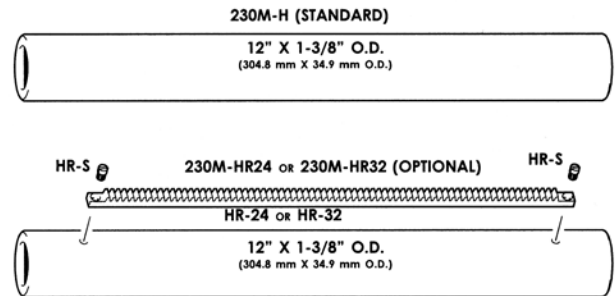

MT500-7 MT500-18 WATER COOLED

RATING @ 100% DUTY CYCLE: 500 AMP ACHF OR DCSP
HEAD ACCESSORIES: MT SERIES (10NXX SERIES) (SEE PAGE 49)
POWER CABLE ADAPTOR: M3PCA

*NOTE: 4 SERIES COLLET REQUIRED

NOTE: 2 POWER CABLES ARE REQUIRED

	STANDARD CABLES	SUPERFLEX CABLES
1	POWER CABLE	POWER CABLE
	12-1/2 FT (3.8M): M512PC 25 FT (7.6M): M525PC	12-1/2 FT (3.8M): M512PCSF 25 FT (7.6M): M525PCSF
2	ARGON HOSE	ARGON HOSE
	12-1/2 FT (3.8M): 212AH 25 FT (7.6M): 225AH	12-1/2 FT (3.8M): 212AHSF 25 FT (7.6M): 225AHSF

CKM230 WATER COOLED

RATING @ 100% DUTY CYCLE: 300 AMP ACHF OR DCSP
HEAD ACCESSORIES: 2 SERIES (13NXX SERIES) (SEE PAGE 48)
POWER CABLE ADAPTOR: 2PCA (45V11)

	STANDARD CABLES	SUPERFLEX CABLES
1	TRI-FLEX POWER CABLES	
	12-1/2 FT (3.8M): 2312TF 25 FT (7.6M): 2325TF	
2	POWER CABLE	POWER CABLE
	12-1/2 FT (3.8M): 2312PC 25 FT (7.6M): 2325PC	12-1/2 FT (3.8M): 2312PCSF 25 FT (7.6M): 2325PCSF
3	ARGON HOSE	ARGON HOSE
	12-1/2 FT (3.8M): 212AH 25 FT (7.6M): 225AH	12-1/2 FT (3.8M): 212AHSF 25 FT (7.6M): 225AHSF
4	WATER HOSE	WATER HOSE
	12-1/2 FT (3.8M): 212WH 25 FT (7.6M): 225WH	12-1/2 FT (3.8M): 212WHSF 25 FT (7.6M): 225WHSF