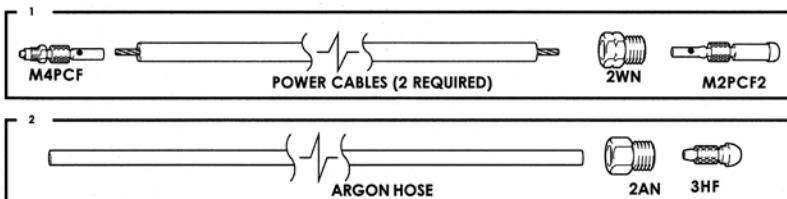

	STANDARD CABLES	SUPERFLEX CABLES
	POWER CABLE	POWER CABLE
1	12-1/2 FT (3.8M): M212PC	12-1/2 FT (3.8M): M212PCSF
	25 FT (7.6M): M225PC	25 FT (7.6M): M225PCSF
	ARGON HOSE	ARGON HOSE
2	12-1/2 FT (3.8M): 212AH	12-1/2 FT (3.8M): 212AHSF
	25 FT (7.6M): 225AH	25 FT (7.6M): 225AHSF

MT400 WATER COOLED

RATING @ 100% DUTY CYCLE: 400 AMP ACHF OR DCSP
 HEAD ACCESSORIES: MT SERIES (10NXX SERIES) (SEE PAGE 49)
 POWER CABLE ADAPTOR: M3PCA

*NOTE: 4 SERIES COLLET REQUIRED

NOTE: 2 POWER CABLES ARE REQUIRED

	STANDARD CABLES	SUPERFLEX CABLES
	POWER CABLE	POWER CABLE
1	12-1/2 FT (3.8M): M412PC	12-1/2 FT (3.8M): M412PCSF
	25 FT (7.6M): M425PC	25 FT (7.6M): M425PCSF
	ARGON HOSE	ARGON HOSE
2	12-1/2 FT (3.8M): 212AH	12-1/2 FT (3.8M): 212AHSF
	25 FT (7.6M): 225AH	25 FT (7.6M): 225AHSF