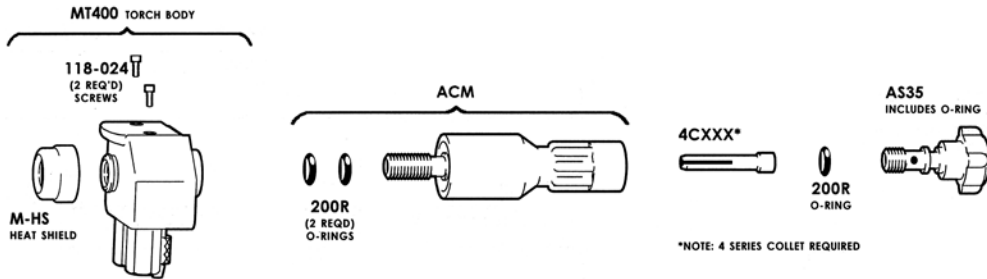

MT300 WATER COOLED

RATING @ 100% DUTY CYCLE: 300 AMP ACHF OR DCSP
 HEAD ACCESSORIES: MT SERIES (10NXX SERIES) (SEE PAGE 49)
 POWER CABLE ADAPTOR: M3PCA

*NOTE: 4 SERIES COLLET REQUIRED

NOTE: 2 POWER CABLES ARE REQUIRED

	STANDARD CABLES	SUPERFLEX CABLES
	POWER CABLE	POWER CABLE
1	12-1/2 FT (3.8M): M212PC	12-1/2 FT (3.8M): M212PCSF
	25 FT (7.6M): M225PC	25 FT (7.6M): M225PCSF
	ARGON HOSE	ARGON HOSE
2	12-1/2 FT (3.8M): 212AH	12-1/2 FT (3.8M): 212AHSF
	25 FT (7.6M): 225AH	25 FT (7.6M): 225AHSF

MT400 WATER COOLED

RATING @ 100% DUTY CYCLE: 400 AMP ACHF OR DCSP
 HEAD ACCESSORIES: MT SERIES (10NXX SERIES) (SEE PAGE 49)
 POWER CABLE ADAPTOR: M3PCA

*NOTE: 4 SERIES COLLET REQUIRED

NOTE: 2 POWER CABLES ARE REQUIRED

	STANDARD CABLES	SUPERFLEX CABLES
	POWER CABLE	POWER CABLE
1	12-1/2 FT (3.8M): M412PC	12-1/2 FT (3.8M): M412PCSF
	25 FT (7.6M): M425PC	25 FT (7.6M): M425PCSF
	ARGON HOSE	ARGON HOSE
2	12-1/2 FT (3.8M): 212AH	12-1/2 FT (3.8M): 212AHSF
	25 FT (7.6M): 225AH	25 FT (7.6M): 225AHSF