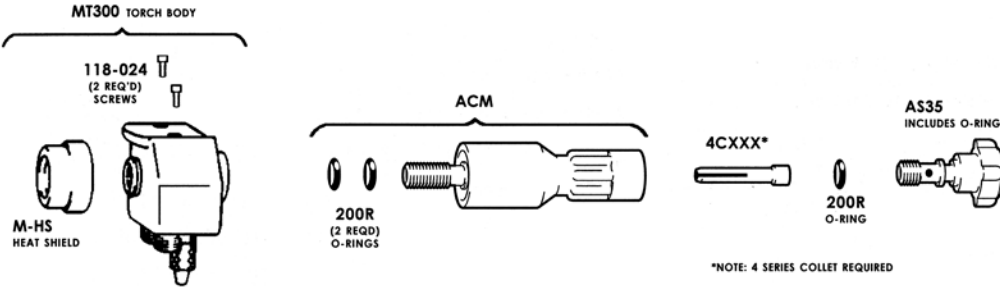

MT300 WATER COOLED

RATING @ 100% DUTY CYCLE: 300 AMP ACHF OR DCSP
 HEAD ACCESSORIES: MT SERIES (10NXX SERIES) (SEE PAGE 49)
 POWER CABLE ADAPTOR: M3PCA

*NOTE: 4 SERIES COLLET REQUIRED

NOTE: 2 POWER CABLES ARE REQUIRED

	STANDARD CABLES	SUPERFLEX CABLES
	POWER CABLE	POWER CABLE
1	12-1/2 FT (3.8M): M212PC	12-1/2 FT (3.8M): M212PCSF
	25 FT (7.6M): M225PC	25 FT (7.6M): M225PCSF
	ARGON HOSE	ARGON HOSE
2	12-1/2 FT (3.8M): 212AH	12-1/2 FT (3.8M): 212AHSF
	25 FT (7.6M): 225AH	25 FT (7.6M): 225AHSF

MT400 WATER COOLED

RATING @ 100% DUTY CYCLE: 400 AMP ACHF OR DCSP
 HEAD ACCESSORIES: MT SERIES (10NXX SERIES) (SEE PAGE 49)
 POWER CABLE ADAPTOR: M3PCA

*NOTE: 4 SERIES COLLET REQUIRED

NOTE: 2 POWER CABLES ARE REQUIRED

	STANDARD CABLES	SUPERFLEX CABLES
	POWER CABLE	POWER CABLE
1	12-1/2 FT (3.8M): M412PC	12-1/2 FT (3.8M): M412PCSF
	25 FT (7.6M): M425PC	25 FT (7.6M): M425PCSF
	ARGON HOSE	ARGON HOSE
2	12-1/2 FT (3.8M): 212AH	12-1/2 FT (3.8M): 212AHSF
	25 FT (7.6M): 225AH	25 FT (7.6M): 225AHSF