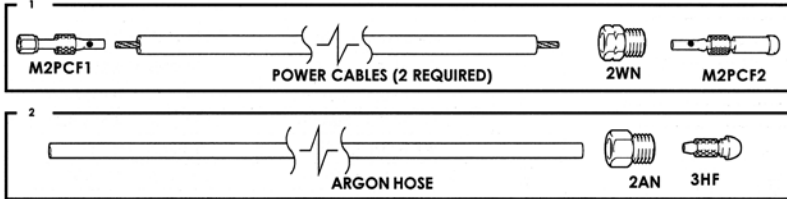

MT300 WATER COOLED

RATING @ 100% DUTY CYCLE: 300 AMP ACHF OR DCSP
 HEAD ACCESSORIES: MT SERIES (10NXX SERIES) (SEE PAGE 49)
 POWER CABLE ADAPTOR: M3PCA

*NOTE: 4 SERIES COLLET REQUIRED

NOTE: 2 POWER CABLES ARE REQUIRED

	STANDARD CABLES	SUPERFLEX CABLES
	POWER CABLE	POWER CABLE
1	12-1/2 FT (3.8M): M212PC	12-1/2 FT (3.8M): M212PCSF
	25 FT (7.6M): M225PC	25 FT (7.6M): M225PCSF
	ARGON HOSE	ARGON HOSE
2	12-1/2 FT (3.8M): 212AH	12-1/2 FT (3.8M): 212AHSF
	25 FT (7.6M): 225AH	25 FT (7.6M): 225AHSF

MT400 WATER COOLED

RATING @ 100% DUTY CYCLE: 400 AMP ACHF OR DCSP
 HEAD ACCESSORIES: MT SERIES (10NXX SERIES) (SEE PAGE 49)
 POWER CABLE ADAPTOR: M3PCA

*NOTE: 4 SERIES COLLET REQUIRED

NOTE: 2 POWER CABLES ARE REQUIRED

	STANDARD CABLES	SUPERFLEX CABLES
	POWER CABLE	POWER CABLE
1	12-1/2 FT (3.8M): M412PC	12-1/2 FT (3.8M): M412PCSF
	25 FT (7.6M): M425PC	25 FT (7.6M): M425PCSF
	ARGON HOSE	ARGON HOSE
2	12-1/2 FT (3.8M): 212AH	12-1/2 FT (3.8M): 212AHSF
	25 FT (7.6M): 225AH	25 FT (7.6M): 225AHSF