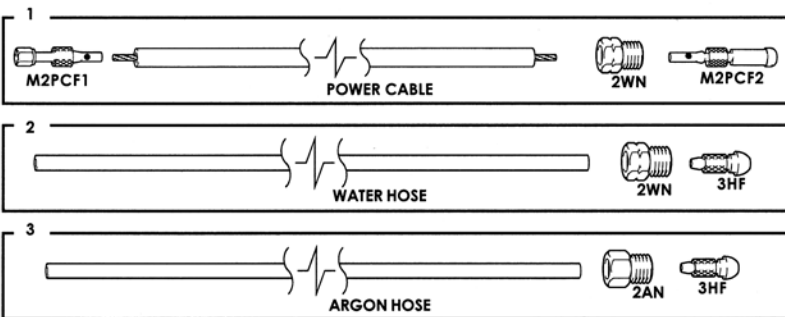

MT100 GAS COOLED

RATING @ 100% DUTY CYCLE: 100 AMP ACHF OR DCSP
HEAD ACCESSORIES: MT SERIES (10NXX SERIES) (SEE PAGE 49)
POWER CABLE ADAPTOR: 21HPCA (2310-1879)

	STANDARD CABLES	SUPERFLEX CABLES
1	1 PIECE POWER CABLE	1 PIECE POWER CABLE
	12-1/2 FT (3.8M): M112PC 25 FT (7.6M): M125PC	12-1/2 FT (3.8M): M112PCSF 25 FT (7.6M): M125PCSF

MT200 WATER COOLED

RATING @ 100% DUTY CYCLE: 200 AMP ACHF OR DCSP
HEAD ACCESSORIES: MT SERIES (10NXX SERIES) (SEE PAGE 49)
POWER CABLE ADAPTOR: APCA35 (2310-0735)

	STANDARD CABLES	SUPERFLEX CABLES
1	POWER CABLE	POWER CABLE
	12-1/2 FT (3.8M): M212PC 25 FT (7.6M): M225PC	12-1/2 FT (3.8M): M212PCSF 25 FT (7.6M): M225PCSF
2	WATER HOSE	WATER HOSE
	12-1/2 FT (3.8M): 212WH 25 FT (7.6M): 225WH	12-1/2 FT (3.8M): 212WHSF 25 FT (7.6M): 225WHSF
3	ARGON HOSE	ARGON HOSE
	12-1/2 FT (3.8M): 212AH 25 FT (7.6M): 225AH	12-1/2 FT (3.8M): 212AHSF 25 FT (7.6M): 225AHSF