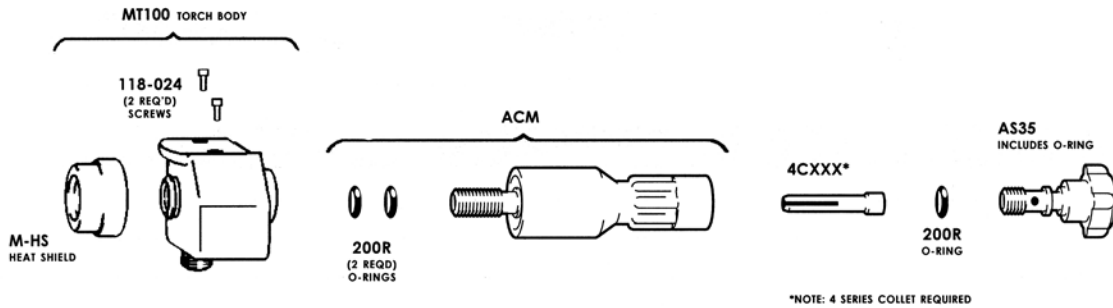

MT100 GAS COOLED

RATING @ 100% DUTY CYCLE: 100 AMP ACHF OR DCSP
HEAD ACCESSORIES: MT SERIES (10NXX SERIES) (SEE PAGE 49)
POWER CABLE ADAPTOR: 21HPCA (2310-1879)

	STANDARD CABLES	SUPERFLEX CABLES
1	1 PIECE POWER CABLE	1 PIECE POWER CABLE
	12-1/2 FT (3.8M): M112PC 25 FT (7.6M): M125PC	12-1/2 FT (3.8M): M112PCSF 25 FT (7.6M): M125PCSF

MT200 WATER COOLED

RATING @ 100% DUTY CYCLE: 200 AMP ACHF OR DCSP
HEAD ACCESSORIES: MT SERIES (10NXX SERIES) (SEE PAGE 49)
POWER CABLE ADAPTOR: APCA35 (2310-0735)

	STANDARD CABLES	SUPERFLEX CABLES
1	POWER CABLE	POWER CABLE
	12-1/2 FT (3.8M): M212PC 25 FT (7.6M): M225PC	12-1/2 FT (3.8M): M212PCSF 25 FT (7.6M): M225PCSF
2	WATER HOSE	WATER HOSE
	12-1/2 FT (3.8M): 212WH 25 FT (7.6M): 225WH	12-1/2 FT (3.8M): 212WHSF 25 FT (7.6M): 225WHSF
3	ARGON HOSE	ARGON HOSE
	12-1/2 FT (3.8M): 212AH 25 FT (7.6M): 225AH	12-1/2 FT (3.8M): 212AHSF 25 FT (7.6M): 225AHSF