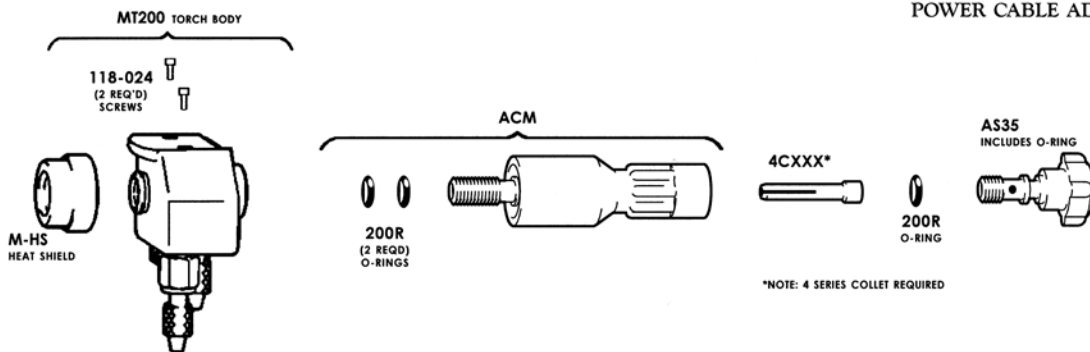

MT100 GAS COOLED

RATING @ 100% DUTY CYCLE: 100 AMP ACHF OR DCSP
HEAD ACCESSORIES: MT SERIES (10NXX SERIES) (SEE PAGE 49)
POWER CABLE ADAPTOR: 21HPCA (2310-1879)

	STANDARD CABLES	SUPERFLEX CABLES
1	1 PIECE POWER CABLE	1 PIECE POWER CABLE
	12-1/2 FT (3.8M): M112PC 25 FT (7.6M): M125PC	12-1/2 FT (3.8M): M112PCSF 25 FT (7.6M): M125PCSF

MT200 WATER COOLED

RATING @ 100% DUTY CYCLE: 200 AMP ACHF OR DCSP
HEAD ACCESSORIES: MT SERIES (10NXX SERIES) (SEE PAGE 49)
POWER CABLE ADAPTOR: APCA35 (2310-0735)

	STANDARD CABLES	SUPERFLEX CABLES
1	POWER CABLE	POWER CABLE
	12-1/2 FT (3.8M): M212PC 25 FT (7.6M): M225PC	12-1/2 FT (3.8M): M212PCSF 25 FT (7.6M): M225PCSF
2	WATER HOSE	WATER HOSE
	12-1/2 FT (3.8M): 212WH 25 FT (7.6M): 225WH	12-1/2 FT (3.8M): 212WHSF 25 FT (7.6M): 225WHSF
3	ARGON HOSE	ARGON HOSE
	12-1/2 FT (3.8M): 212AH 25 FT (7.6M): 225AH	12-1/2 FT (3.8M): 212AHSF 25 FT (7.6M): 225AHSF