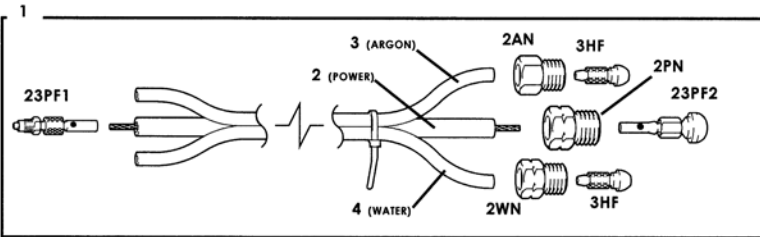

**TL300 AND TL300V FLEX "TRIMLINE" WATER COOLED**

RATING @ 100% DUTY CYCLE: 350 AMP ACHF OR DCSP

HEAD ACCESSORIES: 3 SERIES (10NXX SERIES) (SEE PAGE 50)  
POWER CABLE ADAPTOR: 2PCA (45V11)

	STANDARD CABLES	SUPERFLEX CABLES
1	TRI-FLEX POWER CABLES	3 PIECE ASSEMBLY
	12-1/2 FT (3.8M): 2312TF 25 FT (7.6M): 2325TF	12-1/2 FT (3.8M): 2312SF 25 FT (7.6M): 2325SF
2	POWER CABLE	POWER CABLE
	12-1/2 FT (3.8M): 2312PC 25 FT (7.6M): 2325PC	12-1/2 FT (3.8M): 2312CSF 25 FT (7.6M): 2325CSF
3	ARGON HOSE	ARGON HOSE
	12-1/2 FT (3.8M): 212AH 25 FT (7.6M): 225AH	12-1/2 FT (3.8M): 212AHSF 25 FT (7.6M): 225AHSF
4	WATER HOSE	WATER HOSE
	12-1/2 FT (3.8M): 212WH 25 FT (7.6M): 225WH	12-1/2 FT (3.8M): 212WHSF 25 FT (7.6M): 225WHSF

**CK350 AND CK350V RIGID WATER COOLED**

RATING @ 100% DUTY CYCLE: 400 AMP ACHF OR DCSP

HEAD ACCESSORIES: 3 SERIES (10NXX SERIES) (SEE PAGE 50)  
POWER CABLE ADAPTOR: 2PCA (45V11)

	STANDARD CABLES	SUPERFLEX CABLES
1	POWER CABLE	POWER CABLE
	12-1/2 FT (3.8M): 512PC 25 FT (7.6M): 525PC	12-1/2 FT (3.8M): 512CSF 25 FT (7.6M): 525CSF
2	WATER HOSE	WATER HOSE
	12-1/2 FT (3.8M): 312WH 25 FT (7.6M): 325WH	12-1/2 FT (3.8M): 312WHSF 25 FT (7.6M): 325WHSF
3	ARGON HOSE	ARGON HOSE
	12-1/2 FT (3.8M): 312AH 25 FT (7.6M): 325AH	12-1/2 FT (3.8M): 312AHSF 25 FT (7.6M): 325AHSF

**CK510 RIGID WATER COOLED**

RATING @ 100% DUTY CYCLE: 500 AMP ACHF OR DCSP

HEAD ACCESSORIES: 51 SERIES (SEE PAGE 54)  
3 SERIES (10NXX) (SEE PAGE 50)  
POWER CABLE ADAPTOR: 2PCA (45V11)

	STANDARD CABLES	SUPERFLEX CABLES
1	POWER CABLE	POWER CABLE
	12-1/2 FT (3.8M): 512PC 25 FT (7.6M): 525PC	12-1/2 FT (3.8M): 512CSF 25 FT (7.6M): 525CSF
2	WATER HOSE	WATER HOSE
	12-1/2 FT (3.8M): 312WH 25 FT (7.6M): 325WH	12-1/2 FT (3.8M): 312WHSF 25 FT (7.6M): 325WHSF
3	ARGON HOSE	ARGON HOSE
	12-1/2 FT (3.8M): 312AH 25 FT (7.6M): 325AH	12-1/2 FT (3.8M): 312AHSF 25 FT (7.6M): 325AHSF