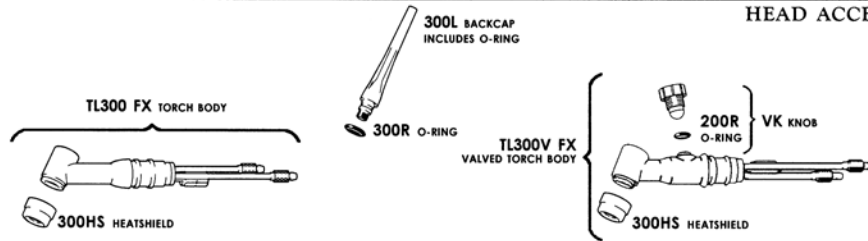

**TL300 AND TL300V FLEX "TRIMLINE" WATER COOLED**

RATING @ 100% DUTY CYCLE: 350 AMP ACHF OR DCSP

HEAD ACCESSORIES: 3 SERIES (10NXX SERIES) (SEE PAGE 50)  
POWER CABLE ADAPTOR: 2PCA (45V11)

	STANDARD CABLES	SUPERFLEX CABLES
1	TRI-FLEX POWER CABLES	3 PIECE ASSEMBLY
	12-1/2 FT (3.8M): 2312TF 25 FT (7.6M): 2325TF	12-1/2 FT (3.8M): 2312SF 25 FT (7.6M): 2325SF
2	POWER CABLE	POWER CABLE
	12-1/2 FT (3.8M): 2312PC 25 FT (7.6M): 2325PC	12-1/2 FT (3.8M): 2312CSF 25 FT (7.6M): 2325CSF
3	ARGON HOSE	ARGON HOSE
	12-1/2 FT (3.8M): 212AH 25 FT (7.6M): 225AH	12-1/2 FT (3.8M): 212AHSF 25 FT (7.6M): 225AHSF
4	WATER HOSE	WATER HOSE
	12-1/2 FT (3.8M): 212WH 25 FT (7.6M): 225WH	12-1/2 FT (3.8M): 212WHSF 25 FT (7.6M): 225WHSF

**CK350 AND CK350V RIGID WATER COOLED**

RATING @ 100% DUTY CYCLE: 400 AMP ACHF OR DCSP

HEAD ACCESSORIES: 3 SERIES (10NXX SERIES) (SEE PAGE 50)  
POWER CABLE ADAPTOR: 2PCA (45V11)

	STANDARD CABLES	SUPERFLEX CABLES
1	POWER CABLE	POWER CABLE
	12-1/2 FT (3.8M): 512PC 25 FT (7.6M): 525PC	12-1/2 FT (3.8M): 512CSF 25 FT (7.6M): 525CSF
2	WATER HOSE	WATER HOSE
	12-1/2 FT (3.8M): 312WH 25 FT (7.6M): 325WH	12-1/2 FT (3.8M): 312WHSF 25 FT (7.6M): 325WHSF
3	ARGON HOSE	ARGON HOSE
	12-1/2 FT (3.8M): 312AH 25 FT (7.6M): 325AH	12-1/2 FT (3.8M): 312AHSF 25 FT (7.6M): 325AHSF

**CK510 RIGID WATER COOLED**

RATING @ 100% DUTY CYCLE: 500 AMP ACHF OR DCSP

HEAD ACCESSORIES: 51 SERIES (SEE PAGE 54)  
3 SERIES (10NXX) (SEE PAGE 50)  
POWER CABLE ADAPTOR: 2PCA (45V11)

	STANDARD CABLES	SUPERFLEX CABLES
1	POWER CABLE	POWER CABLE
	12-1/2 FT (3.8M): 512PC 25 FT (7.6M): 525PC	12-1/2 FT (3.8M): 512CSF 25 FT (7.6M): 525CSF
2	WATER HOSE	WATER HOSE
	12-1/2 FT (3.8M): 312WH 25 FT (7.6M): 325WH	12-1/2 FT (3.8M): 312WHSF 25 FT (7.6M): 325WHSF
3	ARGON HOSE	ARGON HOSE
	12-1/2 FT (3.8M): 312AH 25 FT (7.6M): 325AH	12-1/2 FT (3.8M): 312AHSF 25 FT (7.6M): 325AHSF