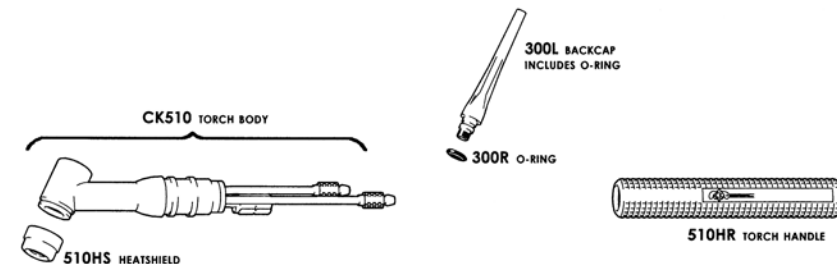

**TL300 AND TL300V FLEX "TRIMLINE" WATER COOLED**

RATING @ 100% DUTY CYCLE: 350 AMP ACHF OR DCSP

HEAD ACCESSORIES: 3 SERIES (10NXX SERIES) (SEE PAGE 50)  
POWER CABLE ADAPTOR: 2PCA (45V11)

	STANDARD CABLES	SUPERFLEX CABLES
1	TRI-FLEX POWER CABLES	3 PIECE ASSEMBLY
	12-1/2 FT (3.8M): 2312TF 25 FT (7.6M): 2325TF	12-1/2 FT (3.8M): 2312SF 25 FT (7.6M): 2325SF
2	POWER CABLE	POWER CABLE
	12-1/2 FT (3.8M): 2312PC 25 FT (7.6M): 2325PC	12-1/2 FT (3.8M): 2312CSF 25 FT (7.6M): 2325CSF
3	ARGON HOSE	ARGON HOSE
	12-1/2 FT (3.8M): 212AH 25 FT (7.6M): 225AH	12-1/2 FT (3.8M): 212AHSF 25 FT (7.6M): 225AHSF
4	WATER HOSE	WATER HOSE
	12-1/2 FT (3.8M): 212WH 25 FT (7.6M): 225WH	12-1/2 FT (3.8M): 212WHSF 25 FT (7.6M): 225WHSF

**CK350 AND CK350V RIGID WATER COOLED**

RATING @ 100% DUTY CYCLE: 400 AMP ACHF OR DCSP

HEAD ACCESSORIES: 3 SERIES (10NXX SERIES) (SEE PAGE 50)  
POWER CABLE ADAPTOR: 2PCA (45V11)

	STANDARD CABLES	SUPERFLEX CABLES
1	POWER CABLE	POWER CABLE
	12-1/2 FT (3.8M): 512PC 25 FT (7.6M): 525PC	12-1/2 FT (3.8M): 512CSF 25 FT (7.6M): 525CSF
2	WATER HOSE	WATER HOSE
	12-1/2 FT (3.8M): 312WH 25 FT (7.6M): 325WH	12-1/2 FT (3.8M): 312WHSF 25 FT (7.6M): 325WHSF
3	ARGON HOSE	ARGON HOSE
	12-1/2 FT (3.8M): 312AH 25 FT (7.6M): 325AH	12-1/2 FT (3.8M): 312AHSF 25 FT (7.6M): 325AHSF

**CK510 RIGID WATER COOLED**

RATING @ 100% DUTY CYCLE: 500 AMP ACHF OR DCSP

HEAD ACCESSORIES: 51 SERIES (SEE PAGE 54)  
3 SERIES (10NXX) (SEE PAGE 50)  
POWER CABLE ADAPTOR: 2PCA (45V11)

	STANDARD CABLES	SUPERFLEX CABLES
1	POWER CABLE	POWER CABLE
	12-1/2 FT (3.8M): 512PC 25 FT (7.6M): 525PC	12-1/2 FT (3.8M): 512CSF 25 FT (7.6M): 525CSF
2	WATER HOSE	WATER HOSE
	12-1/2 FT (3.8M): 312WH 25 FT (7.6M): 325WH	12-1/2 FT (3.8M): 312WHSF 25 FT (7.6M): 325WHSF
3	ARGON HOSE	ARGON HOSE
	12-1/2 FT (3.8M): 312AH 25 FT (7.6M): 325AH	12-1/2 FT (3.8M): 312AHSF 25 FT (7.6M): 325AHSF