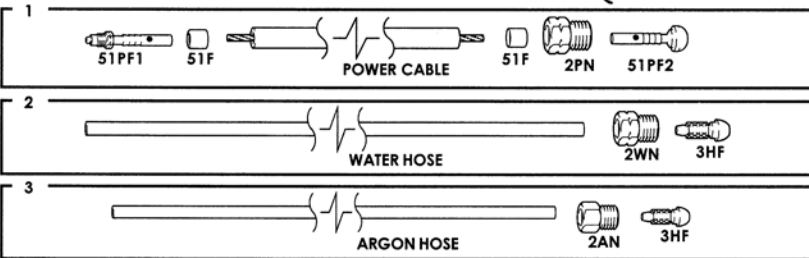

**TL300 AND TL300V FLEX "TRIMLINE" WATER COOLED**

RATING @ 100% DUTY CYCLE: 350 AMP ACHF OR DCSP

HEAD ACCESSORIES: 3 SERIES (10NXX SERIES) (SEE PAGE 50)  
POWER CABLE ADAPTOR: 2PCA (45V11)

	STANDARD CABLES	SUPERFLEX CABLES
1	TRI-FLEX POWER CABLES	3 PIECE ASSEMBLY
	12-1/2 FT (3.8M): 2312TF 25 FT (7.6M): 2325TF	12-1/2 FT (3.8M): 2312SF 25 FT (7.6M): 2325SF
2	POWER CABLE	POWER CABLE
	12-1/2 FT (3.8M): 2312PC 25 FT (7.6M): 2325PC	12-1/2 FT (3.8M): 2312CSF 25 FT (7.6M): 2325CSF
3	ARGON HOSE	ARGON HOSE
	12-1/2 FT (3.8M): 212AH 25 FT (7.6M): 225AH	12-1/2 FT (3.8M): 212AHSF 25 FT (7.6M): 225AHSF
4	WATER HOSE	WATER HOSE
	12-1/2 FT (3.8M): 212WH 25 FT (7.6M): 225WH	12-1/2 FT (3.8M): 212WHSF 25 FT (7.6M): 225WHSF

**CK350 AND CK350V RIGID WATER COOLED**

RATING @ 100% DUTY CYCLE: 400 AMP ACHF OR DCSP

HEAD ACCESSORIES: 3 SERIES (10NXX SERIES) (SEE PAGE 50)  
POWER CABLE ADAPTOR: 2PCA (45V11)

	STANDARD CABLES	SUPERFLEX CABLES
1	POWER CABLE	POWER CABLE
	12-1/2 FT (3.8M): 512PC 25 FT (7.6M): 525PC	12-1/2 FT (3.8M): 512CSF 25 FT (7.6M): 525CSF
2	WATER HOSE	WATER HOSE
	12-1/2 FT (3.8M): 312WH 25 FT (7.6M): 325WH	12-1/2 FT (3.8M): 312WHSF 25 FT (7.6M): 325WHSF
3	ARGON HOSE	ARGON HOSE
	12-1/2 FT (3.8M): 312AH 25 FT (7.6M): 325AH	12-1/2 FT (3.8M): 312AHSF 25 FT (7.6M): 325AHSF

**CK510 RIGID WATER COOLED**

RATING @ 100% DUTY CYCLE: 500 AMP ACHF OR DCSP

HEAD ACCESSORIES: 51 SERIES (SEE PAGE 54)  
3 SERIES (10NXX) (SEE PAGE 50)  
POWER CABLE ADAPTOR: 2PCA (45V11)

	STANDARD CABLES	SUPERFLEX CABLES
1	POWER CABLE	POWER CABLE
	12-1/2 FT (3.8M): 512PC 25 FT (7.6M): 525PC	12-1/2 FT (3.8M): 512CSF 25 FT (7.6M): 525CSF
2	WATER HOSE	WATER HOSE
	12-1/2 FT (3.8M): 312WH 25 FT (7.6M): 325WH	12-1/2 FT (3.8M): 312WHSF 25 FT (7.6M): 325WHSF
3	ARGON HOSE	ARGON HOSE
	12-1/2 FT (3.8M): 312AH 25 FT (7.6M): 325AH	12-1/2 FT (3.8M): 312AHSF 25 FT (7.6M): 325AHSF