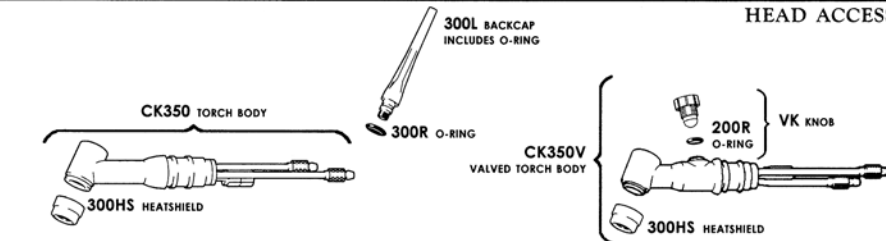

**TL300 AND TL300V FLEX "TRIMLINE" WATER COOLED**

RATING @ 100% DUTY CYCLE: 350 AMP ACHF OR DCSP

HEAD ACCESSORIES: 3 SERIES (10NXX SERIES) (SEE PAGE 50)  
POWER CABLE ADAPTOR: 2PCA (45V11)

	STANDARD CABLES	SUPERFLEX CABLES
1	TRI-FLEX POWER CABLES	3 PIECE ASSEMBLY
	12-1/2 FT (3.8M): 2312TF 25 FT (7.6M): 2325TF	12-1/2 FT (3.8M): 2312SF 25 FT (7.6M): 2325SF
2	POWER CABLE	POWER CABLE
	12-1/2 FT (3.8M): 2312PC 25 FT (7.6M): 2325PC	12-1/2 FT (3.8M): 2312CSF 25 FT (7.6M): 2325CSF
3	ARGON HOSE	ARGON HOSE
	12-1/2 FT (3.8M): 212AH 25 FT (7.6M): 225AH	12-1/2 FT (3.8M): 212AHSF 25 FT (7.6M): 225AHSF
4	WATER HOSE	WATER HOSE
	12-1/2 FT (3.8M): 212WH 25 FT (7.6M): 225WH	12-1/2 FT (3.8M): 212WHSF 25 FT (7.6M): 225WHSF

**CK350 AND CK350V RIGID WATER COOLED**

RATING @ 100% DUTY CYCLE: 400 AMP ACHF OR DCSP

HEAD ACCESSORIES: 3 SERIES (10NXX SERIES) (SEE PAGE 50)  
POWER CABLE ADAPTOR: 2PCA (45V11)

	STANDARD CABLES	SUPERFLEX CABLES
1	POWER CABLE	POWER CABLE
	12-1/2 FT (3.8M): 512PC 25 FT (7.6M): 525PC	12-1/2 FT (3.8M): 512CSF 25 FT (7.6M): 525CSF
2	WATER HOSE	WATER HOSE
	12-1/2 FT (3.8M): 312WH 25 FT (7.6M): 325WH	12-1/2 FT (3.8M): 312WHSF 25 FT (7.6M): 325WHSF
3	ARGON HOSE	ARGON HOSE
	12-1/2 FT (3.8M): 312AH 25 FT (7.6M): 325AH	12-1/2 FT (3.8M): 312AHSF 25 FT (7.6M): 325AHSF

**CK510 RIGID WATER COOLED**

RATING @ 100% DUTY CYCLE: 500 AMP ACHF OR DCSP

HEAD ACCESSORIES: 51 SERIES (SEE PAGE 54)  
3 SERIES (10NXX) (SEE PAGE 50)  
POWER CABLE ADAPTOR: 2PCA (45V11)

	STANDARD CABLES	SUPERFLEX CABLES
1	POWER CABLE	POWER CABLE
	12-1/2 FT (3.8M): 512PC 25 FT (7.6M): 525PC	12-1/2 FT (3.8M): 512CSF 25 FT (7.6M): 525CSF
2	WATER HOSE	WATER HOSE
	12-1/2 FT (3.8M): 312WH 25 FT (7.6M): 325WH	12-1/2 FT (3.8M): 312WHSF 25 FT (7.6M): 325WHSF
3	ARGON HOSE	ARGON HOSE
	12-1/2 FT (3.8M): 312AH 25 FT (7.6M): 325AH	12-1/2 FT (3.8M): 312AHSF 25 FT (7.6M): 325AHSF