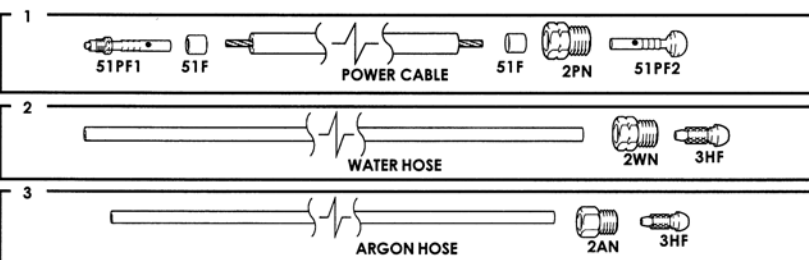

**TL300 AND TL300V FLEX "TRIMLINE" WATER COOLED**

RATING @ 100% DUTY CYCLE: 350 AMP ACHF OR DCSP

HEAD ACCESSORIES: 3 SERIES (10NXX SERIES) (SEE PAGE 50)  
POWER CABLE ADAPTOR: 2PCA (45V11)

	STANDARD CABLES	SUPERFLEX CABLES
1	TRI-FLEX POWER CABLES	3 PIECE ASSEMBLY
	12-1/2 FT (3.8M): 2312TF 25 FT (7.6M): 2325TF	12-1/2 FT (3.8M): 2312SF 25 FT (7.6M): 2325SF
2	POWER CABLE	POWER CABLE
	12-1/2 FT (3.8M): 2312PC 25 FT (7.6M): 2325PC	12-1/2 FT (3.8M): 2312CSF 25 FT (7.6M): 2325CSF
3	ARGON HOSE	ARGON HOSE
	12-1/2 FT (3.8M): 212AH 25 FT (7.6M): 225AH	12-1/2 FT (3.8M): 212AHSF 25 FT (7.6M): 225AHSF
4	WATER HOSE	WATER HOSE
	12-1/2 FT (3.8M): 212WH 25 FT (7.6M): 225WH	12-1/2 FT (3.8M): 212WHSF 25 FT (7.6M): 225WHSF

**CK350 AND CK350V RIGID WATER COOLED**

RATING @ 100% DUTY CYCLE: 400 AMP ACHF OR DCSP

HEAD ACCESSORIES: 3 SERIES (10NXX SERIES) (SEE PAGE 50)  
POWER CABLE ADAPTOR: 2PCA (45V11)

	STANDARD CABLES	SUPERFLEX CABLES
1	POWER CABLE	POWER CABLE
	12-1/2 FT (3.8M): 512PC 25 FT (7.6M): 525PC	12-1/2 FT (3.8M): 512CSF 25 FT (7.6M): 525CSF
2	WATER HOSE	WATER HOSE
	12-1/2 FT (3.8M): 312WH 25 FT (7.6M): 325WH	12-1/2 FT (3.8M): 312WHSF 25 FT (7.6M): 325WHSF
3	ARGON HOSE	ARGON HOSE
	12-1/2 FT (3.8M): 312AH 25 FT (7.6M): 325AH	12-1/2 FT (3.8M): 312AHSF 25 FT (7.6M): 325AHSF

**CK510 RIGID WATER COOLED**

RATING @ 100% DUTY CYCLE: 500 AMP ACHF OR DCSP

HEAD ACCESSORIES: 51 SERIES (SEE PAGE 54)  
3 SERIES (10NXX) (SEE PAGE 50)  
POWER CABLE ADAPTOR: 2PCA (45V11)

	STANDARD CABLES	SUPERFLEX CABLES
1	POWER CABLE	POWER CABLE
	12-1/2 FT (3.8M): 512PC 25 FT (7.6M): 525PC	12-1/2 FT (3.8M): 512CSF 25 FT (7.6M): 525CSF
2	WATER HOSE	WATER HOSE
	12-1/2 FT (3.8M): 312WH 25 FT (7.6M): 325WH	12-1/2 FT (3.8M): 312WHSF 25 FT (7.6M): 325WHSF
3	ARGON HOSE	ARGON HOSE
	12-1/2 FT (3.8M): 312AH 25 FT (7.6M): 325AH	12-1/2 FT (3.8M): 312AHSF 25 FT (7.6M): 325AHSF