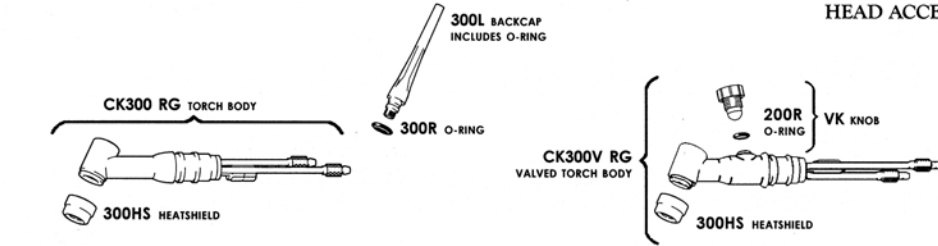

CK300 AND CK300V RIGID WATER COOLED

RATING @ 100% DUTY CYCLE: 350 AMP ACHF OR DCSP

HEAD ACCESSORIES: 3 SERIES (10NXX SERIES) (SEE PAGE 50)

POWER CABLE ADAPTOR: 2PCA (45V11)

	STANDARD CABLES	SUPERFLEX CABLES
	TRI-FLEX POWER CABLES	3 PIECE ASSEMBLY
1	12-1/2 FT (3.8M): 312TF 25 FT (7.6M): 325TF	12-1/2 FT (3.8M): 312SF 25 FT (7.6M): 325SF
	POWER CABLE	POWER CABLE
2	12-1/2 FT (3.8M): 312PC 25 FT (7.6M): 325PC	12-1/2 FT (3.8M): 312PCSF 25 FT (7.6M): 325PCSF
	ARGON HOSE	ARGON HOSE
3	12-1/2 FT (3.8M): 312AH 25 FT (7.6M): 325AH	12-1/2 FT (3.8M): 312AHSF 25 FT (7.6M): 325AHSF
	WATER HOSE	WATER HOSE
4	12-1/2 FT (3.8M): 312WH 25 FT (7.6M): 325WH	12-1/2 FT (3.8M): 312WHSF 25 FT (7.6M): 325WHSF

CK300 AND CK300V FLEX WATER COOLED

RATING @ 100% DUTY CYCLE: 350 AMP ACHF OR DCSP

HEAD ACCESSORIES: 3 SERIES (10NXX SERIES) (SEE PAGE 50)

POWER CABLE ADAPTOR: 2PCA (45V11)

	STANDARD CABLES	SUPERFLEX CABLES
	TRI-FLEX POWER CABLES	3 PIECE ASSEMBLY
1	12-1/2 FT (3.8M): 312TF 25 FT (7.6M): 325TF	12-1/2 FT (3.8M): 312SF 25 FT (7.6M): 325SF
	POWER CABLE	POWER CABLE
2	12-1/2 FT (3.8M): 312PC 25 FT (7.6M): 325PC	12-1/2 FT (3.8M): 312PCSF 25 FT (7.6M): 325PCSF
	ARGON HOSE	ARGON HOSE
3	12-1/2 FT (3.8M): 312AH 25 FT (7.6M): 325AH	12-1/2 FT (3.8M): 312AHSF 25 FT (7.6M): 325AHSF
	WATER HOSE	WATER HOSE
4	12-1/2 FT (3.8M): 312WH 25 FT (7.6M): 325WH	12-1/2 FT (3.8M): 312WHSF 25 FT (7.6M): 325WHSF