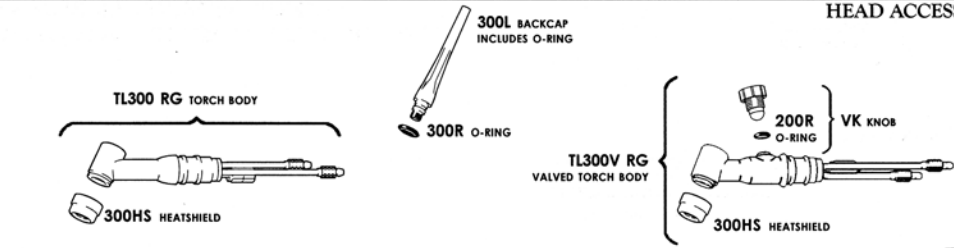

CK300 AND CK300V FLEX WATER COOLED

RATING @ 100% DUTY CYCLE: 350 AMP ACHF OR DCSP

HEAD ACCESSORIES: 3 SERIES (10NXX SERIES) (SEE PAGE 50)

POWER CABLE ADAPTOR: 2PCA (45V11)

	STANDARD CABLES	SUPERFLEX CABLES
	TRI-FLEX POWER CABLES	3 PIECE ASSEMBLY
1	12-1/2 FT (3.8M): 312TF 25 FT (7.6M): 325TF	12-1/2 FT (3.8M): 312SF 25 FT (7.6M): 325SF
	POWER CABLE	POWER CABLE
2	12-1/2 FT (3.8M): 312PC 25 FT (7.6M): 325PC	12-1/2 FT (3.8M): 312PCSF 25 FT (7.6M): 325PCSF
	ARGON HOSE	ARGON HOSE
3	12-1/2 FT (3.8M): 312AH 25 FT (7.6M): 325AH	12-1/2 FT (3.8M): 312AHSF 25 FT (7.6M): 325AHSF
	WATER HOSE	WATER HOSE
4	12-1/2 FT (3.8M): 312WH 25 FT (7.6M): 325WH	12-1/2 FT (3.8M): 312WHSF 25 FT (7.6M): 325WHSF

TL300 AND TL300V RIGID "TRIMLINE" WATER COOLED

RATING @ 100% DUTY CYCLE: 350 AMP ACHF OR DCSP

HEAD ACCESSORIES: 3 SERIES (10NXX SERIES) (SEE PAGE 50)

POWER CABLE ADAPTOR: 2PCA (45V11)

	STANDARD CABLES	SUPERFLEX CABLES
	TRI-FLEX POWER CABLES	3 PIECE ASSEMBLY
1	12-1/2 FT (3.8M): 2312TF 25 FT (7.6M): 2325TF	12-1/2 FT (3.8M): 2312SF 25 FT (7.6M): 2325SF
	POWER CABLE	POWER CABLE
2	12-1/2 FT (3.8M): 2312PC 25 FT (7.6M): 2325PC	12-1/2 FT (3.8M): 2312PCSF 25 FT (7.6M): 2325PCSF
	ARGON HOSE	ARGON HOSE
3	12-1/2 FT (3.8M): 212AH 25 FT (7.6M): 225AH	12-1/2 FT (3.8M): 212AHSF 25 FT (7.6M): 225AHSF
	WATER HOSE	WATER HOSE
4	12-1/2 FT (3.8M): 212WH 25 FT (7.6M): 225WH	12-1/2 FT (3.8M): 212WHSF 25 FT (7.6M): 225WHSF