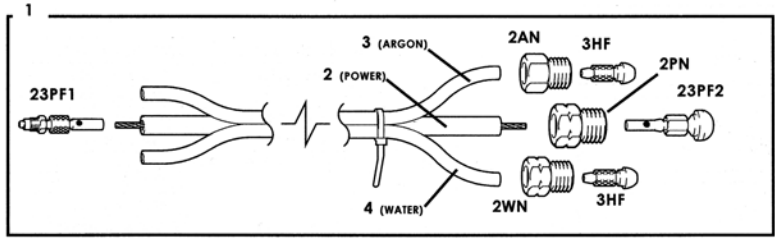

CK300 AND CK300V FLEX WATER COOLED

RATING @ 100% DUTY CYCLE: 350 AMP ACHF OR DCSP

HEAD ACCESSORIES: 3 SERIES (10NXX SERIES) (SEE PAGE 50)

POWER CABLE ADAPTOR: 2PCA (45V11)

	STANDARD CABLES	SUPERFLEX CABLES
	TRI-FLEX POWER CABLES	3 PIECE ASSEMBLY
1	12-1/2 FT (3.8M): 312TF 25 FT (7.6M): 325TF	12-1/2 FT (3.8M): 312SF 25 FT (7.6M): 325SF
	POWER CABLE	POWER CABLE
2	12-1/2 FT (3.8M): 312PC 25 FT (7.6M): 325PC	12-1/2 FT (3.8M): 312PCSF 25 FT (7.6M): 325PCSF
	ARGON HOSE	ARGON HOSE
3	12-1/2 FT (3.8M): 312AH 25 FT (7.6M): 325AH	12-1/2 FT (3.8M): 312AHSF 25 FT (7.6M): 325AHSF
	WATER HOSE	WATER HOSE
4	12-1/2 FT (3.8M): 312WH 25 FT (7.6M): 325WH	12-1/2 FT (3.8M): 312WHSF 25 FT (7.6M): 325WHSF

TL300 AND TL300V RIGID "TRIMLINE" WATER COOLED

RATING @ 100% DUTY CYCLE: 350 AMP ACHF OR DCSP

HEAD ACCESSORIES: 3 SERIES (10NXX SERIES) (SEE PAGE 50)

POWER CABLE ADAPTOR: 2PCA (45V11)

	STANDARD CABLES	SUPERFLEX CABLES
	TRI-FLEX POWER CABLES	3 PIECE ASSEMBLY
1	12-1/2 FT (3.8M): 2312TF 25 FT (7.6M): 2325TF	12-1/2 FT (3.8M): 2312SF 25 FT (7.6M): 2325SF
	POWER CABLE	POWER CABLE
2	12-1/2 FT (3.8M): 2312PC 25 FT (7.6M): 2325PC	12-1/2 FT (3.8M): 2312PCSF 25 FT (7.6M): 2325PCSF
	ARGON HOSE	ARGON HOSE
3	12-1/2 FT (3.8M): 212AH 25 FT (7.6M): 225AH	12-1/2 FT (3.8M): 212AHSF 25 FT (7.6M): 225AHSF
	WATER HOSE	WATER HOSE
4	12-1/2 FT (3.8M): 212WH 25 FT (7.6M): 225WH	12-1/2 FT (3.8M): 212WHSF 25 FT (7.6M): 225WHSF