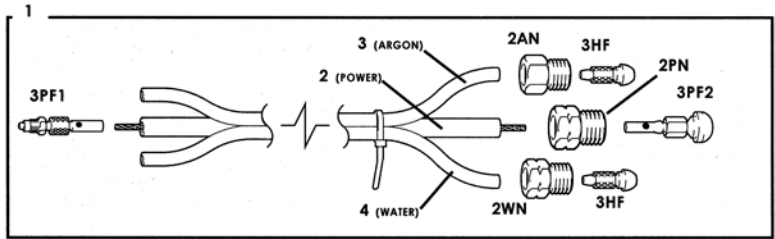

CK300 AND CK300V RIGID WATER COOLED

RATING @ 100% DUTY CYCLE: 350 AMP ACHF OR DCSP

HEAD ACCESSORIES: 3 SERIES (10NXX SERIES) (SEE PAGE 50)

POWER CABLE ADAPTOR: 2PCA (45V11)

	STANDARD CABLES	SUPERFLEX CABLES
	TRI-FLEX POWER CABLES	3 PIECE ASSEMBLY
1	12-1/2 FT (3.8M): 312TF 25 FT (7.6M): 325TF	12-1/2 FT (3.8M): 312SF 25 FT (7.6M): 325SF
	POWER CABLE	POWER CABLE
2	12-1/2 FT (3.8M): 312PC 25 FT (7.6M): 325PC	12-1/2 FT (3.8M): 312PCSF 25 FT (7.6M): 325PCSF
	ARGON HOSE	ARGON HOSE
3	12-1/2 FT (3.8M): 312AH 25 FT (7.6M): 325AH	12-1/2 FT (3.8M): 312AHSF 25 FT (7.6M): 325AHSF
	WATER HOSE	WATER HOSE
4	12-1/2 FT (3.8M): 312WH 25 FT (7.6M): 325WH	12-1/2 FT (3.8M): 312WHSF 25 FT (7.6M): 325WHSF

CK300 AND CK300V FLEX WATER COOLED

RATING @ 100% DUTY CYCLE: 350 AMP ACHF OR DCSP

HEAD ACCESSORIES: 3 SERIES (10NXX SERIES) (SEE PAGE 50)

POWER CABLE ADAPTOR: 2PCA (45V11)

	STANDARD CABLES	SUPERFLEX CABLES
	TRI-FLEX POWER CABLES	3 PIECE ASSEMBLY
1	12-1/2 FT (3.8M): 312TF 25 FT (7.6M): 325TF	12-1/2 FT (3.8M): 312SF 25 FT (7.6M): 325SF
	POWER CABLE	POWER CABLE
2	12-1/2 FT (3.8M): 312PC 25 FT (7.6M): 325PC	12-1/2 FT (3.8M): 312PCSF 25 FT (7.6M): 325PCSF
	ARGON HOSE	ARGON HOSE
3	12-1/2 FT (3.8M): 312AH 25 FT (7.6M): 325AH	12-1/2 FT (3.8M): 312AHSF 25 FT (7.6M): 325AHSF
	WATER HOSE	WATER HOSE
4	12-1/2 FT (3.8M): 312WH 25 FT (7.6M): 325WH	12-1/2 FT (3.8M): 312WHSF 25 FT (7.6M): 325WHSF