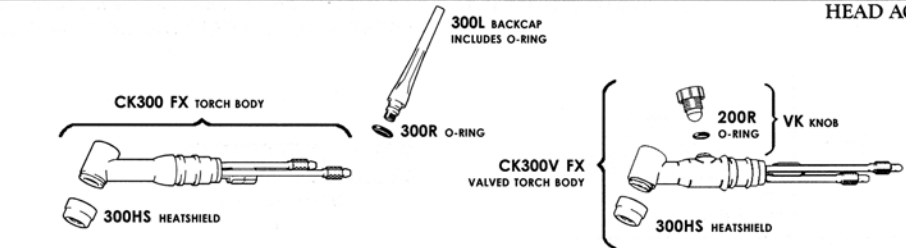

CK300 AND CK300V RIGID WATER COOLED

RATING @ 100% DUTY CYCLE: 350 AMP ACHF OR DCSP

HEAD ACCESSORIES: 3 SERIES (10NXX SERIES) (SEE PAGE 50)

POWER CABLE ADAPTOR: 2PCA (45V11)

	STANDARD CABLES	SUPERFLEX CABLES
	TRI-FLEX POWER CABLES	3 PIECE ASSEMBLY
1	12-1/2 FT (3.8M): 312TF 25 FT (7.6M): 325TF	12-1/2 FT (3.8M): 312SF 25 FT (7.6M): 325SF
	POWER CABLE	POWER CABLE
2	12-1/2 FT (3.8M): 312PC 25 FT (7.6M): 325PC	12-1/2 FT (3.8M): 312PCSF 25 FT (7.6M): 325PCSF
	ARGON HOSE	ARGON HOSE
3	12-1/2 FT (3.8M): 312AH 25 FT (7.6M): 325AH	12-1/2 FT (3.8M): 312AHSF 25 FT (7.6M): 325AHSF
	WATER HOSE	WATER HOSE
4	12-1/2 FT (3.8M): 312WH 25 FT (7.6M): 325WH	12-1/2 FT (3.8M): 312WHSF 25 FT (7.6M): 325WHSF

CK300 AND CK300V FLEX WATER COOLED

RATING @ 100% DUTY CYCLE: 350 AMP ACHF OR DCSP

HEAD ACCESSORIES: 3 SERIES (10NXX SERIES) (SEE PAGE 50)

POWER CABLE ADAPTOR: 2PCA (45V11)

	STANDARD CABLES	SUPERFLEX CABLES
	TRI-FLEX POWER CABLES	3 PIECE ASSEMBLY
1	12-1/2 FT (3.8M): 312TF 25 FT (7.6M): 325TF	12-1/2 FT (3.8M): 312SF 25 FT (7.6M): 325SF
	POWER CABLE	POWER CABLE
2	12-1/2 FT (3.8M): 312PC 25 FT (7.6M): 325PC	12-1/2 FT (3.8M): 312PCSF 25 FT (7.6M): 325PCSF
	ARGON HOSE	ARGON HOSE
3	12-1/2 FT (3.8M): 312AH 25 FT (7.6M): 325AH	12-1/2 FT (3.8M): 312AHSF 25 FT (7.6M): 325AHSF
	WATER HOSE	WATER HOSE
4	12-1/2 FT (3.8M): 312WH 25 FT (7.6M): 325WH	12-1/2 FT (3.8M): 312WHSF 25 FT (7.6M): 325WHSF