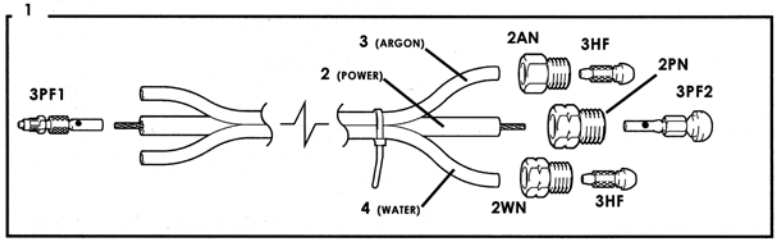

CK300 AND CK300V RIGID WATER COOLED

RATING @ 100% DUTY CYCLE: 350 AMP ACHF OR DCSP

HEAD ACCESSORIES: 3 SERIES (10NXX SERIES) (SEE PAGE 50)

POWER CABLE ADAPTOR: 2PCA (45V11)

	STANDARD CABLES	SUPERFLEX CABLES
	TRI-FLEX POWER CABLES	3 PIECE ASSEMBLY
1	12-1/2 FT (3.8M): 312TF 25 FT (7.6M): 325TF	12-1/2 FT (3.8M): 312SF 25 FT (7.6M): 325SF
	POWER CABLE	POWER CABLE
2	12-1/2 FT (3.8M): 312PC 25 FT (7.6M): 325PC	12-1/2 FT (3.8M): 312PCSF 25 FT (7.6M): 325PCSF
	ARGON HOSE	ARGON HOSE
3	12-1/2 FT (3.8M): 312AH 25 FT (7.6M): 325AH	12-1/2 FT (3.8M): 312AHSF 25 FT (7.6M): 325AHSF
	WATER HOSE	WATER HOSE
4	12-1/2 FT (3.8M): 312WH 25 FT (7.6M): 325WH	12-1/2 FT (3.8M): 312WHSF 25 FT (7.6M): 325WHSF

CK300 AND CK300V FLEX WATER COOLED

RATING @ 100% DUTY CYCLE: 350 AMP ACHF OR DCSP

HEAD ACCESSORIES: 3 SERIES (10NXX SERIES) (SEE PAGE 50)

POWER CABLE ADAPTOR: 2PCA (45V11)

	STANDARD CABLES	SUPERFLEX CABLES
	TRI-FLEX POWER CABLES	3 PIECE ASSEMBLY
1	12-1/2 FT (3.8M): 312TF 25 FT (7.6M): 325TF	12-1/2 FT (3.8M): 312SF 25 FT (7.6M): 325SF
	POWER CABLE	POWER CABLE
2	12-1/2 FT (3.8M): 312PC 25 FT (7.6M): 325PC	12-1/2 FT (3.8M): 312PCSF 25 FT (7.6M): 325PCSF
	ARGON HOSE	ARGON HOSE
3	12-1/2 FT (3.8M): 312AH 25 FT (7.6M): 325AH	12-1/2 FT (3.8M): 312AHSF 25 FT (7.6M): 325AHSF
	WATER HOSE	WATER HOSE
4	12-1/2 FT (3.8M): 312WH 25 FT (7.6M): 325WH	12-1/2 FT (3.8M): 312WHSF 25 FT (7.6M): 325WHSF