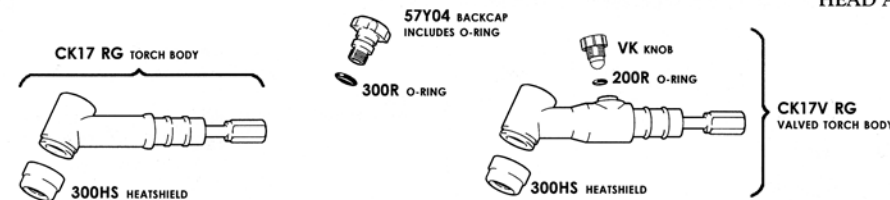

CK9 AND CK9V FLEX GAS COOLED

RATING @ 100% DUTY CYCLE: 125 AMP ACHF OR DCSP
 HEAD ACCESSORIES: 2 SERIES (13NXX SERIES) (SEE PAGE 48)
 POWER CABLE ADAPTOR: 15PCA (105Z57)

	STANDARD CABLES	SUPERFLEX CABLES
1	2 PIECE POWER CABLES	2 PIECE POWER CABLES
	12-1/2 FT (3.8M): 57Y01-2 25 FT (7.6M): 57Y03-2	12-1/2 FT (3.8M): 57Y01-2SF 25 FT (7.6M): 57Y03-2SF
2	WELD LEAD	
	12-1/2 FT (3.8M): 1512CN 25 FT (7.6M): 1525CN	
3	ARGON HOSE	ARGON HOSE
	12-1/2 FT (3.8M): 45V09 25 FT (7.6M): 45V10	12-1/2 FT (3.8M): 45V09SF 25 FT (7.6M): 45V10SF
4	1 PIECE POWER CABLE	1 PIECE POWER CABLE
	12-1/2 FT (3.8M): 57Y01R 25 FT (7.6M): 57Y03R	12-1/2 FT (3.8M): 57Y01RSF 25 FT (7.6M): 57Y03RSF

CK17 AND CK17V RIGID GAS COOLED

RATING @ 100% DUTY CYCLE: 150 AMP ACHF OR DCSP
 HEAD ACCESSORIES: 3 SERIES (10NXX SERIES) (SEE PAGE 50)
 POWER CABLE ADAPTOR: 15PCA (105Z57)

	STANDARD CABLES	SUPERFLEX CABLES
1	2 PIECE POWER CABLES	2 PIECE POWER CABLES
	12-1/2 FT (3.8M): 57Y01-2 25 FT (7.6M): 57Y03-2	12-1/2 FT (3.8M): 57Y01-2SF 25 FT (7.6M): 57Y03-2SF
2	WELD LEAD	
	12-1/2 FT (3.8M): 1512CN 25 FT (7.6M): 1525CN	
3	ARGON HOSE	ARGON HOSE
	12-1/2 FT (3.8M): 45V09 25 FT (7.6M): 45V10	12-1/2 FT (3.8M): 45V09SF 25 FT (7.6M): 45V10SF
4	1 PIECE POWER CABLE	1 PIECE POWER CABLE
	12-1/2 FT (3.8M): 57Y01R 25 FT (7.6M): 57Y03R	12-1/2 FT (3.8M): 57Y01RSF 25 FT (7.6M): 57Y03RSF