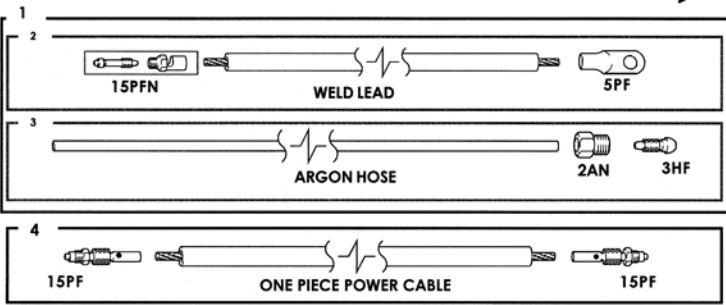

CK9 AND CK9V RIGID GAS COOLED

RATING @ 100% DUTY CYCLE: 125 AMP ACHF OR DCSP
 HEAD ACCESSORIES: 2 SERIES (13NXX SERIES) (SEE PAGE 48)
 POWER CABLE ADAPTOR: 15PCA (105Z57)

	STANDARD CABLES	SUPERFLEX CABLES
1	2 PIECE POWER CABLES	2 PIECE POWER CABLES
	12-1/2 FT (3.8M): 57Y01-2 25 FT (7.6M): 57Y03-2	12-1/2 FT (3.8M): 57Y01-2SF 25 FT (7.6M): 57Y03-2SF
2	WELD LEAD	
	12-1/2 FT (3.8M): 1512CN 25 FT (7.6M): 1525CN	
3	ARGON HOSE	ARGON HOSE
	12-1/2 FT (3.8M): 45V09 25 FT (7.6M): 45V10	12-1/2 FT (3.8M): 45V09SF 25 FT (7.6M): 45V10SF
4	1 PIECE POWER CABLE	1 PIECE POWER CABLE
	12-1/2 FT (3.8M): 57Y01R 25 FT (7.6M): 57Y03R	12-1/2 FT (3.8M): 57Y01RSF 25 FT (7.6M): 57Y03RSF

CK9 AND CK9V FLEX GAS COOLED

RATING @ 100% DUTY CYCLE: 125 AMP ACHF OR DCSP
 HEAD ACCESSORIES: 2 SERIES (13NXX SERIES) (SEE PAGE 48)
 POWER CABLE ADAPTOR: 15PCA (105Z57)

	STANDARD CABLES	SUPERFLEX CABLES
1	2 PIECE POWER CABLES	2 PIECE POWER CABLES
	12-1/2 FT (3.8M): 57Y01-2 25 FT (7.6M): 57Y03-2	12-1/2 FT (3.8M): 57Y01-2SF 25 FT (7.6M): 57Y03-2SF
2	WELD LEAD	
	12-1/2 FT (3.8M): 1512CN 25 FT (7.6M): 1525CN	
3	ARGON HOSE	ARGON HOSE
	12-1/2 FT (3.8M): 45V09 25 FT (7.6M): 45V10	12-1/2 FT (3.8M): 45V09SF 25 FT (7.6M): 45V10SF
4	1 PIECE POWER CABLE	1 PIECE POWER CABLE
	12-1/2 FT (3.8M): 57Y01R 25 FT (7.6M): 57Y03R	12-1/2 FT (3.8M): 57Y01RSF 25 FT (7.6M): 57Y03RSF