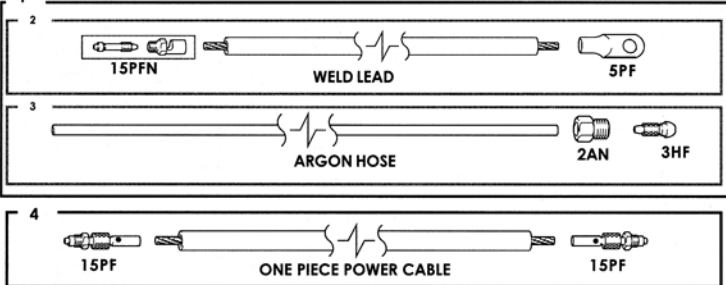

CK9 AND CK9V RIGID GAS COOLED

RATING @ 100% DUTY CYCLE: 125 AMP ACHF OR DCSP
 HEAD ACCESSORIES: 2 SERIES (13NXX SERIES) (SEE PAGE 48)
 POWER CABLE ADAPTOR: 15PCA (105Z57)

	STANDARD CABLES	SUPERFLEX CABLES
1	2 PIECE POWER CABLES	2 PIECE POWER CABLES
	12-1/2 FT (3.8M): 57Y01-2 25 FT (7.6M): 57Y03-2	12-1/2 FT (3.8M): 57Y01-2SF 25 FT (7.6M): 57Y03-2SF
2	WELD LEAD	
	12-1/2 FT (3.8M): 1512CN 25 FT (7.6M): 1525CN	
3	ARGON HOSE	ARGON HOSE
	12-1/2 FT (3.8M): 45V09 25 FT (7.6M): 45V10	12-1/2 FT (3.8M): 45V09SF 25 FT (7.6M): 45V10SF
4	1 PIECE POWER CABLE	1 PIECE POWER CABLE
	12-1/2 FT (3.8M): 57Y01R 25 FT (7.6M): 57Y03R	12-1/2 FT (3.8M): 57Y01RSF 25 FT (7.6M): 57Y03RSF

CK9 AND CK9V FLEX GAS COOLED

RATING @ 100% DUTY CYCLE: 125 AMP ACHF OR DCSP
 HEAD ACCESSORIES: 2 SERIES (13NXX SERIES) (SEE PAGE 48)
 POWER CABLE ADAPTOR: 15PCA (105Z57)

	STANDARD CABLES	SUPERFLEX CABLES
1	2 PIECE POWER CABLES	2 PIECE POWER CABLES
	12-1/2 FT (3.8M): 57Y01-2 25 FT (7.6M): 57Y03-2	12-1/2 FT (3.8M): 57Y01-2SF 25 FT (7.6M): 57Y03-2SF
2	WELD LEAD	
	12-1/2 FT (3.8M): 1512CN 25 FT (7.6M): 1525CN	
3	ARGON HOSE	ARGON HOSE
	12-1/2 FT (3.8M): 45V09 25 FT (7.6M): 45V10	12-1/2 FT (3.8M): 45V09SF 25 FT (7.6M): 45V10SF
4	1 PIECE POWER CABLE	1 PIECE POWER CABLE
	12-1/2 FT (3.8M): 57Y01R 25 FT (7.6M): 57Y03R	12-1/2 FT (3.8M): 57Y01RSF 25 FT (7.6M): 57Y03RSF