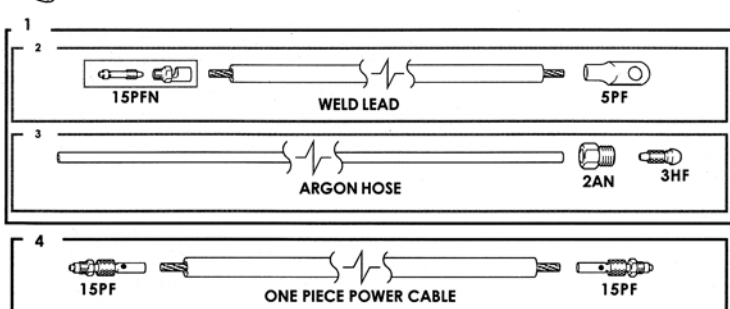

CK9 AND CK9V FLEX GAS COOLED

RATING @ 100% DUTY CYCLE: 125 AMP ACHF OR DCSP
 HEAD ACCESSORIES: 2 SERIES (13NXX SERIES) (SEE PAGE 48)
 POWER CABLE ADAPTOR: 15PCA (105Z57)

	STANDARD CABLES	SUPERFLEX CABLES
1	2 PIECE POWER CABLES	2 PIECE POWER CABLES
	12-1/2 FT (3.8M): 57Y01-2 25 FT (7.6M): 57Y03-2	12-1/2 FT (3.8M): 57Y01-2SF 25 FT (7.6M): 57Y03-2SF
2	WELD LEAD	
	12-1/2 FT (3.8M): 1512CN 25 FT (7.6M): 1525CN	
3	ARGON HOSE	ARGON HOSE
	12-1/2 FT (3.8M): 45V09 25 FT (7.6M): 45V10	12-1/2 FT (3.8M): 45V09SF 25 FT (7.6M): 45V10SF
4	1 PIECE POWER CABLE	1 PIECE POWER CABLE
	12-1/2 FT (3.8M): 57Y01R 25 FT (7.6M): 57Y03R	12-1/2 FT (3.8M): 57Y01RSF 25 FT (7.6M): 57Y03RSF

CK17 AND CK17V RIGID GAS COOLED

RATING @ 100% DUTY CYCLE: 150 AMP ACHF OR DCSP
 HEAD ACCESSORIES: 3 SERIES (10NXX SERIES) (SEE PAGE 50)
 POWER CABLE ADAPTOR: 15PCA (105Z57)

	STANDARD CABLES	SUPERFLEX CABLES
1	2 PIECE POWER CABLES	2 PIECE POWER CABLES
	12-1/2 FT (3.8M): 57Y01-2 25 FT (7.6M): 57Y03-2	12-1/2 FT (3.8M): 57Y01-2SF 25 FT (7.6M): 57Y03-2SF
2	WELD LEAD	
	12-1/2 FT (3.8M): 1512CN 25 FT (7.6M): 1525CN	
3	ARGON HOSE	ARGON HOSE
	12-1/2 FT (3.8M): 45V09 25 FT (7.6M): 45V10	12-1/2 FT (3.8M): 45V09SF 25 FT (7.6M): 45V10SF
4	1 PIECE POWER CABLE	1 PIECE POWER CABLE
	12-1/2 FT (3.8M): 57Y01R 25 FT (7.6M): 57Y03R	12-1/2 FT (3.8M): 57Y01RSF 25 FT (7.6M): 57Y03RSF