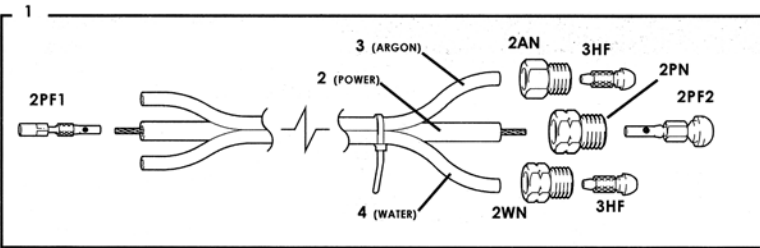

FL230 "FLEX-LOC" WATER COOLED

RATING @ 100% DUTY CYCLE: 230 AMP ACHF OR DCSP
HEAD ACCESSORIES: 2 SERIES (13NXX SERIES) (SEE PAGE 48)
POWER CABLE ADAPTOR: 2PCA (45V11)

	STANDARD CABLES	SUPERFLEX CABLES
1	TRI-FLEX POWER CABLES	3 PIECE ASSEMBLY
	12-1/2 FT (3.8M): 212TF 25 FT (7.6M): 225TF	12-1/2 FT (3.8M): 212SF 25 FT (7.6M): 225SF
2	POWER CABLE	POWER CABLE
	12-1/2 FT (3.8M): 212PC 25 FT (7.6M): 225PC	12-1/2 FT (3.8M): 212PCSF 25 FT (7.6M): 225PCSF
3	ARGON HOSE	ARGON HOSE
	12-1/2 FT (3.8M): 212AH 25 FT (7.6M): 225AH	12-1/2 FT (3.8M): 212AHSF 25 FT (7.6M): 225AHSF
4	WATER HOSE	WATER HOSE
	12-1/2 FT (3.8M): 212WH 25 FT (7.6M): 225WH	12-1/2 FT (3.8M): 212WHSF 25 FT (7.6M): 225WHSF

FL250 "FLEX-LOC" WATER COOLED

RATING @ 100% DUTY CYCLE: 250 AMP ACHF OR DCSP
HEAD ACCESSORIES: 3 SERIES (10NXX SERIES) (SEE PAGE 50)
POWER CABLE ADAPTOR: 2PCA (45V11)

	STANDARD CABLES	SUPERFLEX CABLES
1	TRI-FLEX POWER CABLES	3 PIECE ASSEMBLY
	12-1/2 FT (3.8M): 212TF 25 FT (7.6M): 225TF	12-1/2 FT (3.8M): 212SF 25 FT (7.6M): 225SF
2	POWER CABLE	POWER CABLE
	12-1/2 FT (3.8M): 212PC 25 FT (7.6M): 225PC	12-1/2 FT (3.8M): 212PCSF 25 FT (7.6M): 225PCSF
3	ARGON HOSE	ARGON HOSE
	12-1/2 FT (3.8M): 212AH 25 FT (7.6M): 225AH	12-1/2 FT (3.8M): 212AHSF 25 FT (7.6M): 225AHSF
4	WATER HOSE	WATER HOSE
	12-1/2 FT (3.8M): 212WH 25 FT (7.6M): 225WH	12-1/2 FT (3.8M): 212WHSF 25 FT (7.6M): 225WHSF