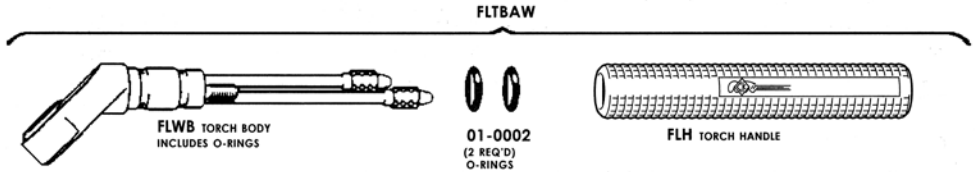

FL230 "FLEX-LOC" WATER COOLED

RATING @ 100% DUTY CYCLE: 230 AMP ACHF OR DCSP
HEAD ACCESSORIES: 2 SERIES (13NXX SERIES) (SEE PAGE 48)
POWER CABLE ADAPTOR: 2PCA (45V11)

	STANDARD CABLES	SUPERFLEX CABLES
1	TRI-FLEX POWER CABLES	3 PIECE ASSEMBLY
	12-1/2 FT (3.8M): 212TF 25 FT (7.6M): 225TF	12-1/2 FT (3.8M): 212SF 25 FT (7.6M): 225SF
2	POWER CABLE	POWER CABLE
	12-1/2 FT (3.8M): 212PC 25 FT (7.6M): 225PC	12-1/2 FT (3.8M): 212PCSF 25 FT (7.6M): 225PCSF
3	ARGON HOSE	ARGON HOSE
	12-1/2 FT (3.8M): 212AH 25 FT (7.6M): 225AH	12-1/2 FT (3.8M): 212AHSF 25 FT (7.6M): 225AHSF
4	WATER HOSE	WATER HOSE
	12-1/2 FT (3.8M): 212WH 25 FT (7.6M): 225WH	12-1/2 FT (3.8M): 212WHSF 25 FT (7.6M): 225WHSF

FL250 "FLEX-LOC" WATER COOLED

RATING @ 100% DUTY CYCLE: 250 AMP ACHF OR DCSP
HEAD ACCESSORIES: 3 SERIES (10NXX SERIES) (SEE PAGE 50)
POWER CABLE ADAPTOR: 2PCA (45V11)

	STANDARD CABLES	SUPERFLEX CABLES
1	TRI-FLEX POWER CABLES	3 PIECE ASSEMBLY
	12-1/2 FT (3.8M): 212TF 25 FT (7.6M): 225TF	12-1/2 FT (3.8M): 212SF 25 FT (7.6M): 225SF
2	POWER CABLE	POWER CABLE
	12-1/2 FT (3.8M): 212PC 25 FT (7.6M): 225PC	12-1/2 FT (3.8M): 212PCSF 25 FT (7.6M): 225PCSF
3	ARGON HOSE	ARGON HOSE
	12-1/2 FT (3.8M): 212AH 25 FT (7.6M): 225AH	12-1/2 FT (3.8M): 212AHSF 25 FT (7.6M): 225AHSF
4	WATER HOSE	WATER HOSE
	12-1/2 FT (3.8M): 212WH 25 FT (7.6M): 225WH	12-1/2 FT (3.8M): 212WHSF 25 FT (7.6M): 225WHSF