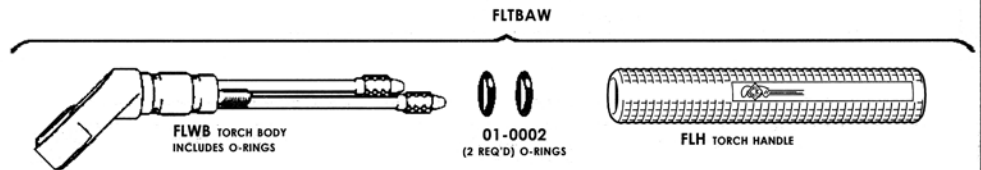

FL230 "FLEX-LOC" WATER COOLED

RATING @ 100% DUTY CYCLE: 230 AMP ACHF OR DCSP
HEAD ACCESSORIES: 2 SERIES (13NXX SERIES) (SEE PAGE 48)
POWER CABLE ADAPTOR: 2PCA (45V11)

	STANDARD CABLES	SUPERFLEX CABLES
1	TRI-FLEX POWER CABLES	3 PIECE ASSEMBLY
	12-1/2 FT (3.8M): 212TF 25 FT (7.6M): 225TF	12-1/2 FT (3.8M): 212SF 25 FT (7.6M): 225SF
2	POWER CABLE	POWER CABLE
	12-1/2 FT (3.8M): 212PC 25 FT (7.6M): 225PC	12-1/2 FT (3.8M): 212PCSF 25 FT (7.6M): 225PCSF
3	ARGON HOSE	ARGON HOSE
	12-1/2 FT (3.8M): 212AH 25 FT (7.6M): 225AH	12-1/2 FT (3.8M): 212AHSF 25 FT (7.6M): 225AHSF
4	WATER HOSE	WATER HOSE
	12-1/2 FT (3.8M): 212WH 25 FT (7.6M): 225WH	12-1/2 FT (3.8M): 212WHSF 25 FT (7.6M): 225WHSF

FL250 "FLEX-LOC" WATER COOLED

RATING @ 100% DUTY CYCLE: 250 AMP ACHF OR DCSP
HEAD ACCESSORIES: 3 SERIES (10NXX SERIES) (SEE PAGE 50)
POWER CABLE ADAPTOR: 2PCA (45V11)

	STANDARD CABLES	SUPERFLEX CABLES
1	TRI-FLEX POWER CABLES	3 PIECE ASSEMBLY
	12-1/2 FT (3.8M): 212TF 25 FT (7.6M): 225TF	12-1/2 FT (3.8M): 212SF 25 FT (7.6M): 225SF
2	POWER CABLE	POWER CABLE
	12-1/2 FT (3.8M): 212PC 25 FT (7.6M): 225PC	12-1/2 FT (3.8M): 212PCSF 25 FT (7.6M): 225PCSF
3	ARGON HOSE	ARGON HOSE
	12-1/2 FT (3.8M): 212AH 25 FT (7.6M): 225AH	12-1/2 FT (3.8M): 212AHSF 25 FT (7.6M): 225AHSF
4	WATER HOSE	WATER HOSE
	12-1/2 FT (3.8M): 212WH 25 FT (7.6M): 225WH	12-1/2 FT (3.8M): 212WHSF 25 FT (7.6M): 225WHSF