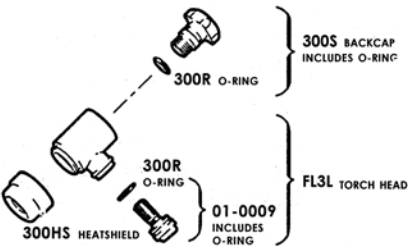

FL230 "FLEX-LOC" WATER COOLED

RATING @ 100% DUTY CYCLE: 230 AMP ACHF OR DCSP
HEAD ACCESSORIES: 2 SERIES (13NXX SERIES) (SEE PAGE 48)
POWER CABLE ADAPTOR: 2PCA (45V11)

	STANDARD CABLES	SUPERFLEX CABLES
1	TRI-FLEX POWER CABLES	3 PIECE ASSEMBLY
	12-1/2 FT (3.8M): 212TF 25 FT (7.6M): 225TF	12-1/2 FT (3.8M): 212SF 25 FT (7.6M): 225SF
2	POWER CABLE	POWER CABLE
	12-1/2 FT (3.8M): 212PC 25 FT (7.6M): 225PC	12-1/2 FT (3.8M): 212PCSF 25 FT (7.6M): 225PCSF
3	ARGON HOSE	ARGON HOSE
	12-1/2 FT (3.8M): 212AH 25 FT (7.6M): 225AH	12-1/2 FT (3.8M): 212AHSF 25 FT (7.6M): 225AHSF
4	WATER HOSE	WATER HOSE
	12-1/2 FT (3.8M): 212WH 25 FT (7.6M): 225WH	12-1/2 FT (3.8M): 212WHSF 25 FT (7.6M): 225WHSF

FL250 "FLEX-LOC" WATER COOLED

RATING @ 100% DUTY CYCLE: 250 AMP ACHF OR DCSP
HEAD ACCESSORIES: 3 SERIES (10NXX SERIES) (SEE PAGE 50)
POWER CABLE ADAPTOR: 2PCA (45V11)

	STANDARD CABLES	SUPERFLEX CABLES
1	TRI-FLEX POWER CABLES	3 PIECE ASSEMBLY
	12-1/2 FT (3.8M): 212TF 25 FT (7.6M): 225TF	12-1/2 FT (3.8M): 212SF 25 FT (7.6M): 225SF
2	POWER CABLE	POWER CABLE
	12-1/2 FT (3.8M): 212PC 25 FT (7.6M): 225PC	12-1/2 FT (3.8M): 212PCSF 25 FT (7.6M): 225PCSF
3	ARGON HOSE	ARGON HOSE
	12-1/2 FT (3.8M): 212AH 25 FT (7.6M): 225AH	12-1/2 FT (3.8M): 212AHSF 25 FT (7.6M): 225AHSF
4	WATER HOSE	WATER HOSE
	12-1/2 FT (3.8M): 212WH 25 FT (7.6M): 225WH	12-1/2 FT (3.8M): 212WHSF 25 FT (7.6M): 225WHSF