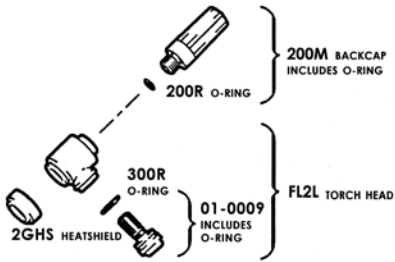

FL230 "FLEX-LOC" WATER COOLED

RATING @ 100% DUTY CYCLE: 230 AMP ACHF OR DCSP
HEAD ACCESSORIES: 2 SERIES (13NXX SERIES) (SEE PAGE 48)
POWER CABLE ADAPTOR: 2PCA (45V11)

	STANDARD CABLES	SUPERFLEX CABLES
1	TRI-FLEX POWER CABLES	3 PIECE ASSEMBLY
	12-1/2 FT (3.8M): 212TF 25 FT (7.6M): 225TF	12-1/2 FT (3.8M): 212SF 25 FT (7.6M): 225SF
2	POWER CABLE	POWER CABLE
	12-1/2 FT (3.8M): 212PC 25 FT (7.6M): 225PC	12-1/2 FT (3.8M): 212PCSF 25 FT (7.6M): 225PCSF
3	ARGON HOSE	ARGON HOSE
	12-1/2 FT (3.8M): 212AH 25 FT (7.6M): 225AH	12-1/2 FT (3.8M): 212AHSF 25 FT (7.6M): 225AHSF
4	WATER HOSE	WATER HOSE
	12-1/2 FT (3.8M): 212WH 25 FT (7.6M): 225WH	12-1/2 FT (3.8M): 212WHSF 25 FT (7.6M): 225WHSF

FL250 "FLEX-LOC" WATER COOLED

RATING @ 100% DUTY CYCLE: 250 AMP ACHF OR DCSP
HEAD ACCESSORIES: 3 SERIES (10NXX SERIES) (SEE PAGE 50)
POWER CABLE ADAPTOR: 2PCA (45V11)

	STANDARD CABLES	SUPERFLEX CABLES
1	TRI-FLEX POWER CABLES	3 PIECE ASSEMBLY
	12-1/2 FT (3.8M): 212TF 25 FT (7.6M): 225TF	12-1/2 FT (3.8M): 212SF 25 FT (7.6M): 225SF
2	POWER CABLE	POWER CABLE
	12-1/2 FT (3.8M): 212PC 25 FT (7.6M): 225PC	12-1/2 FT (3.8M): 212PCSF 25 FT (7.6M): 225PCSF
3	ARGON HOSE	ARGON HOSE
	12-1/2 FT (3.8M): 212AH 25 FT (7.6M): 225AH	12-1/2 FT (3.8M): 212AHSF 25 FT (7.6M): 225AHSF
4	WATER HOSE	WATER HOSE
	12-1/2 FT (3.8M): 212WH 25 FT (7.6M): 225WH	12-1/2 FT (3.8M): 212WHSF 25 FT (7.6M): 225WHSF