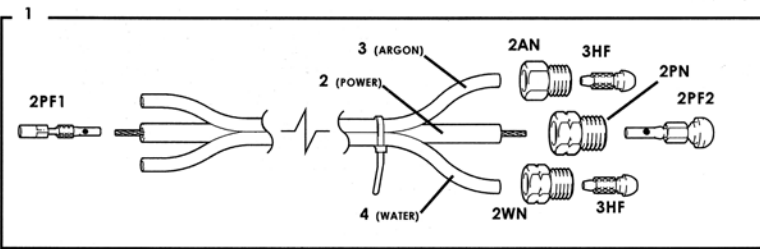

FL230 "FLEX-LOC" WATER COOLED

RATING @ 100% DUTY CYCLE: 230 AMP ACHF OR DCSP
HEAD ACCESSORIES: 2 SERIES (13NXX SERIES) (SEE PAGE 48)
POWER CABLE ADAPTOR: 2PCA (45V11)

	STANDARD CABLES	SUPERFLEX CABLES
1	TRI-FLEX POWER CABLES	3 PIECE ASSEMBLY
	12-1/2 FT (3.8M): 212TF 25 FT (7.6M): 225TF	12-1/2 FT (3.8M): 212SF 25 FT (7.6M): 225SF
2	POWER CABLE	POWER CABLE
	12-1/2 FT (3.8M): 212PC 25 FT (7.6M): 225PC	12-1/2 FT (3.8M): 212PCSF 25 FT (7.6M): 225PCSF
3	ARGON HOSE	ARGON HOSE
	12-1/2 FT (3.8M): 212AH 25 FT (7.6M): 225AH	12-1/2 FT (3.8M): 212AHSF 25 FT (7.6M): 225AHSF
4	WATER HOSE	WATER HOSE
	12-1/2 FT (3.8M): 212WH 25 FT (7.6M): 225WH	12-1/2 FT (3.8M): 212WHSF 25 FT (7.6M): 225WHSF

FL250 "FLEX-LOC" WATER COOLED

RATING @ 100% DUTY CYCLE: 250 AMP ACHF OR DCSP
HEAD ACCESSORIES: 3 SERIES (10NXX SERIES) (SEE PAGE 50)
POWER CABLE ADAPTOR: 2PCA (45V11)

	STANDARD CABLES	SUPERFLEX CABLES
1	TRI-FLEX POWER CABLES	3 PIECE ASSEMBLY
	12-1/2 FT (3.8M): 212TF 25 FT (7.6M): 225TF	12-1/2 FT (3.8M): 212SF 25 FT (7.6M): 225SF
2	POWER CABLE	POWER CABLE
	12-1/2 FT (3.8M): 212PC 25 FT (7.6M): 225PC	12-1/2 FT (3.8M): 212PCSF 25 FT (7.6M): 225PCSF
3	ARGON HOSE	ARGON HOSE
	12-1/2 FT (3.8M): 212AH 25 FT (7.6M): 225AH	12-1/2 FT (3.8M): 212AHSF 25 FT (7.6M): 225AHSF
4	WATER HOSE	WATER HOSE
	12-1/2 FT (3.8M): 212WH 25 FT (7.6M): 225WH	12-1/2 FT (3.8M): 212WHSF 25 FT (7.6M): 225WHSF