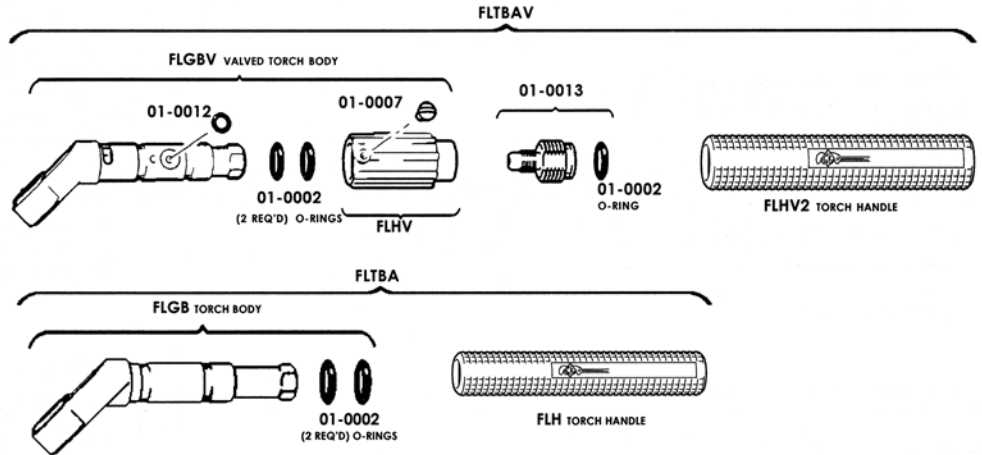

CK130 AND CK130V FLEX GAS COOLED

RATING @ 100% DUTY CYCLE: 130 AMP ACHF OR DCSP
HEAD ACCESSORIES: 2 SERIES (13NXX SERIES) (SEE PAGE 48)
POWER CABLE ADAPTOR: 15PCA (105Z57)

	STANDARD CABLES	SUPERFLEX CABLES
1	2 PIECE POWER CABLES	2 PIECE POWER CABLES
	12-1/2 FT (3.8M): 1512PCN 25 FT (7.6M): 1525PCN	12-1/2 FT (3.8M): 1512PCNSF 25 FT (7.6M): 1525PCNSF
2	WELD LEAD	
	12-1/2 FT (3.8M): 1512CN 25 FT (7.6M): 1525CN	
3	ARGON HOSE	ARGON HOSE
	12-1/2 FT (3.8M): 212AH 25 FT (7.6M): 225AH	12-1/2 FT (3.8M): 212AHSF 25 FT (7.6M): 225AHSF
4	1 PIECE POWER CABLE	1 PIECE POWER CABLE
	12-1/2 FT (3.8M): 1512PCHF 25 FT (7.6M): 1525PCHF	12-1/2 FT (3.8M): 1512PCSF 25 FT (7.6M): 1525PCSF

FL130 AND FL130V "FLEX-LOC" GAS COOLED

RATING @ 100% DUTY CYCLE: 130 AMP ACHF OR DCSP
HEAD ACCESSORIES: 2 SERIES (13NXX SERIES) (SEE PAGE 48)
POWER CABLE ADAPTOR: 15PCA (105Z57)

	STANDARD CABLES	SUPERFLEX CABLES
1	1 PIECE POWER CABLE	1 PIECE POWER CABLE
	12-1/2 FT (3.8M): 1512PCHFM 25 FT (7.6M): 1525PCHFM	12-1/2 FT (3.8M): 1512PCSFM 25 FT (7.6M): 1525PCSFM