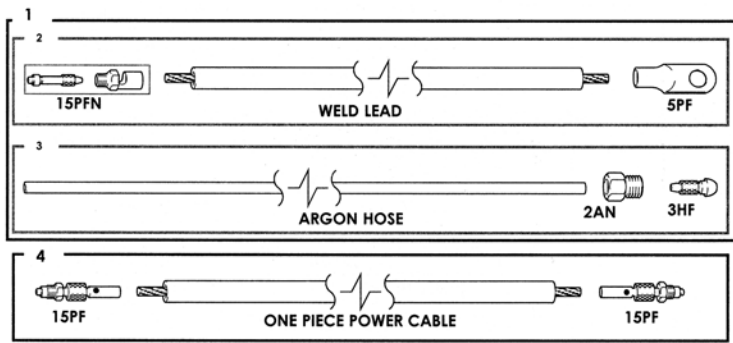

CK130 AND CK130V FLEX GAS COOLED

RATING @ 100% DUTY CYCLE: 130 AMP ACHF OR DCSP
HEAD ACCESSORIES: 2 SERIES (13NXX SERIES) (SEE PAGE 48)
POWER CABLE ADAPTOR: 15PCA (105Z57)

	STANDARD CABLES	SUPERFLEX CABLES
1	2 PIECE POWER CABLES	2 PIECE POWER CABLES
	12-1/2 FT (3.8M): 1512PCN 25 FT (7.6M): 1525PCN	12-1/2 FT (3.8M): 1512PCNSF 25 FT (7.6M): 1525PCNSF
2	WELD LEAD	
	12-1/2 FT (3.8M): 1512CN 25 FT (7.6M): 1525CN	
3	ARGON HOSE	ARGON HOSE
	12-1/2 FT (3.8M): 212AH 25 FT (7.6M): 225AH	12-1/2 FT (3.8M): 212AHSF 25 FT (7.6M): 225AHSF
4	1 PIECE POWER CABLE	1 PIECE POWER CABLE
	12-1/2 FT (3.8M): 1512PCHF 25 FT (7.6M): 1525PCHF	12-1/2 FT (3.8M): 1512PCSF 25 FT (7.6M): 1525PCSF

FL130 AND FL130V "FLEX-LOC" GAS COOLED

RATING @ 100% DUTY CYCLE: 130 AMP ACHF OR DCSP
HEAD ACCESSORIES: 2 SERIES (13NXX SERIES) (SEE PAGE 48)
POWER CABLE ADAPTOR: 15PCA (105Z57)

	STANDARD CABLES	SUPERFLEX CABLES
1	1 PIECE POWER CABLE	1 PIECE POWER CABLE
	12-1/2 FT (3.8M): 1512PCHFM 25 FT (7.6M): 1525PCHFM	12-1/2 FT (3.8M): 1512PCSFM 25 FT (7.6M): 1525PCSFM