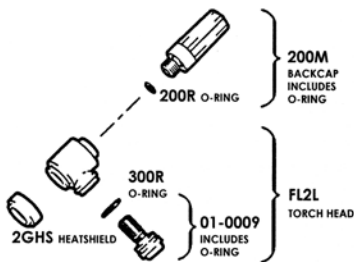

CK130 AND CK130V FLEX GAS COOLED

RATING @ 100% DUTY CYCLE: 130 AMP ACHF OR DCSP
HEAD ACCESSORIES: 2 SERIES (13NXX SERIES) (SEE PAGE 48)
POWER CABLE ADAPTOR: 15PCA (105Z57)

	STANDARD CABLES	SUPERFLEX CABLES
1	2 PIECE POWER CABLES	2 PIECE POWER CABLES
	12-1/2 FT (3.8M): 1512PCN 25 FT (7.6M): 1525PCN	12-1/2 FT (3.8M): 1512PCNSF 25 FT (7.6M): 1525PCNSF
2	WELD LEAD	
	12-1/2 FT (3.8M): 1512CN 25 FT (7.6M): 1525CN	
3	ARGON HOSE	ARGON HOSE
	12-1/2 FT (3.8M): 212AH 25 FT (7.6M): 225AH	12-1/2 FT (3.8M): 212AHSF 25 FT (7.6M): 225AHSF
4	1 PIECE POWER CABLE	1 PIECE POWER CABLE
	12-1/2 FT (3.8M): 1512PCHF 25 FT (7.6M): 1525PCHF	12-1/2 FT (3.8M): 1512PCSF 25 FT (7.6M): 1525PCSF

FL130 AND FL130V "FLEX-LOC" GAS COOLED

RATING @ 100% DUTY CYCLE: 130 AMP ACHF OR DCSP
HEAD ACCESSORIES: 2 SERIES (13NXX SERIES) (SEE PAGE 48)
POWER CABLE ADAPTOR: 15PCA (105Z57)

	STANDARD CABLES	SUPERFLEX CABLES
1	1 PIECE POWER CABLE	1 PIECE POWER CABLE
	12-1/2 FT (3.8M): 1512PCHFM 25 FT (7.6M): 1525PCHFM	12-1/2 FT (3.8M): 1512PCSFM 25 FT (7.6M): 1525PCSFM