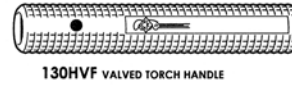

CK130 AND CK130V FLEX GAS COOLED

RATING @ 100% DUTY CYCLE: 130 AMP ACHF OR DCSP
HEAD ACCESSORIES: 2 SERIES (13NXX SERIES) (SEE PAGE 48)
POWER CABLE ADAPTOR: 15PCA (105Z57)

	STANDARD CABLES	SUPERFLEX CABLES
1	2 PIECE POWER CABLES	2 PIECE POWER CABLES
	12-1/2 FT (3.8M): 1512PCN 25 FT (7.6M): 1525PCN	12-1/2 FT (3.8M): 1512PCNSF 25 FT (7.6M): 1525PCNSF
2	WELD LEAD	
	12-1/2 FT (3.8M): 1512CN 25 FT (7.6M): 1525CN	
3	ARGON HOSE	ARGON HOSE
	12-1/2 FT (3.8M): 212AH 25 FT (7.6M): 225AH	12-1/2 FT (3.8M): 212AHSF 25 FT (7.6M): 225AHSF
4	1 PIECE POWER CABLE	1 PIECE POWER CABLE
	12-1/2 FT (3.8M): 1512PCHF 25 FT (7.6M): 1525PCHF	12-1/2 FT (3.8M): 1512PCSF 25 FT (7.6M): 1525PCSF

FL130 AND FL130V "FLEX-LOC" GAS COOLED

RATING @ 100% DUTY CYCLE: 130 AMP ACHF OR DCSP
HEAD ACCESSORIES: 2 SERIES (13NXX SERIES) (SEE PAGE 48)
POWER CABLE ADAPTOR: 15PCA (105Z57)

	STANDARD CABLES	SUPERFLEX CABLES
1	1 PIECE POWER CABLE	1 PIECE POWER CABLE
	12-1/2 FT (3.8M): 1512PCHFM 25 FT (7.6M): 1525PCHFM	12-1/2 FT (3.8M): 1512PCSFM 25 FT (7.6M): 1525PCSFM