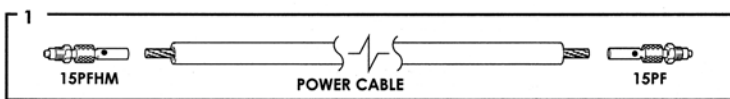

CK130 AND CK130V FLEX GAS COOLED

RATING @ 100% DUTY CYCLE: 130 AMP ACHF OR DCSP
HEAD ACCESSORIES: 2 SERIES (13NXX SERIES) (SEE PAGE 48)
POWER CABLE ADAPTOR: 15PCA (105Z57)

	STANDARD CABLES	SUPERFLEX CABLES
1	2 PIECE POWER CABLES	2 PIECE POWER CABLES
	12-1/2 FT (3.8M): 1512PCN 25 FT (7.6M): 1525PCN	12-1/2 FT (3.8M): 1512PCNSF 25 FT (7.6M): 1525PCNSF
2	WELD LEAD	
	12-1/2 FT (3.8M): 1512CN 25 FT (7.6M): 1525CN	
3	ARGON HOSE	ARGON HOSE
	12-1/2 FT (3.8M): 212AH 25 FT (7.6M): 225AH	12-1/2 FT (3.8M): 212AHSF 25 FT (7.6M): 225AHSF
4	1 PIECE POWER CABLE	1 PIECE POWER CABLE
	12-1/2 FT (3.8M): 1512PCHF 25 FT (7.6M): 1525PCHF	12-1/2 FT (3.8M): 1512PCSF 25 FT (7.6M): 1525PCSF

FL130 AND FL130V "FLEX-LOC" GAS COOLED

RATING @ 100% DUTY CYCLE: 130 AMP ACHF OR DCSP
HEAD ACCESSORIES: 2 SERIES (13NXX SERIES) (SEE PAGE 48)
POWER CABLE ADAPTOR: 15PCA (105Z57)

	STANDARD CABLES	SUPERFLEX CABLES
1	1 PIECE POWER CABLE	1 PIECE POWER CABLE
	12-1/2 FT (3.8M): 1512PCHFM 25 FT (7.6M): 1525PCHFM	12-1/2 FT (3.8M): 1512PCSFM 25 FT (7.6M): 1525PCSFM