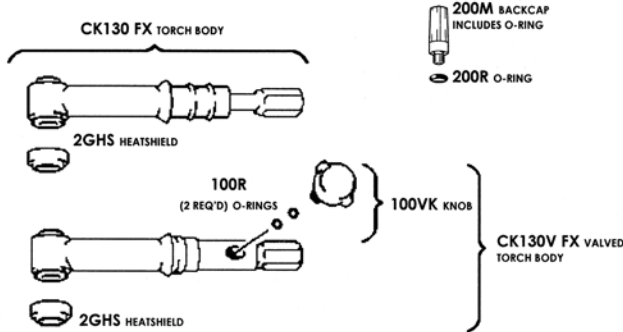

CK130 AND CK130V FLEX GAS COOLED

RATING @ 100% DUTY CYCLE: 130 AMP ACHF OR DCSP
HEAD ACCESSORIES: 2 SERIES (13NXX SERIES) (SEE PAGE 48)
POWER CABLE ADAPTOR: 15PCA (105Z57)

	STANDARD CABLES	SUPERFLEX CABLES
1	2 PIECE POWER CABLES	2 PIECE POWER CABLES
	12-1/2 FT (3.8M): 1512PCN 25 FT (7.6M): 1525PCN	12-1/2 FT (3.8M): 1512PCNSF 25 FT (7.6M): 1525PCNSF
2	WELD LEAD	
	12-1/2 FT (3.8M): 1512CN 25 FT (7.6M): 1525CN	
3	ARGON HOSE	ARGON HOSE
	12-1/2 FT (3.8M): 212AH 25 FT (7.6M): 225AH	12-1/2 FT (3.8M): 212AHSF 25 FT (7.6M): 225AHSF
4	1 PIECE POWER CABLE	1 PIECE POWER CABLE
	12-1/2 FT (3.8M): 1512PCHF 25 FT (7.6M): 1525PCHF	12-1/2 FT (3.8M): 1512PCSF 25 FT (7.6M): 1525PCSF

FL130 AND FL130V "FLEX-LOC" GAS COOLED

RATING @ 100% DUTY CYCLE: 130 AMP ACHF OR DCSP
HEAD ACCESSORIES: 2 SERIES (13NXX SERIES) (SEE PAGE 48)
POWER CABLE ADAPTOR: 15PCA (105Z57)

	STANDARD CABLES	SUPERFLEX CABLES
1	1 PIECE POWER CABLE	1 PIECE POWER CABLE
	12-1/2 FT (3.8M): 1512PCHFM 25 FT (7.6M): 1525PCHFM	12-1/2 FT (3.8M): 1512PCSFM 25 FT (7.6M): 1525PCSFM